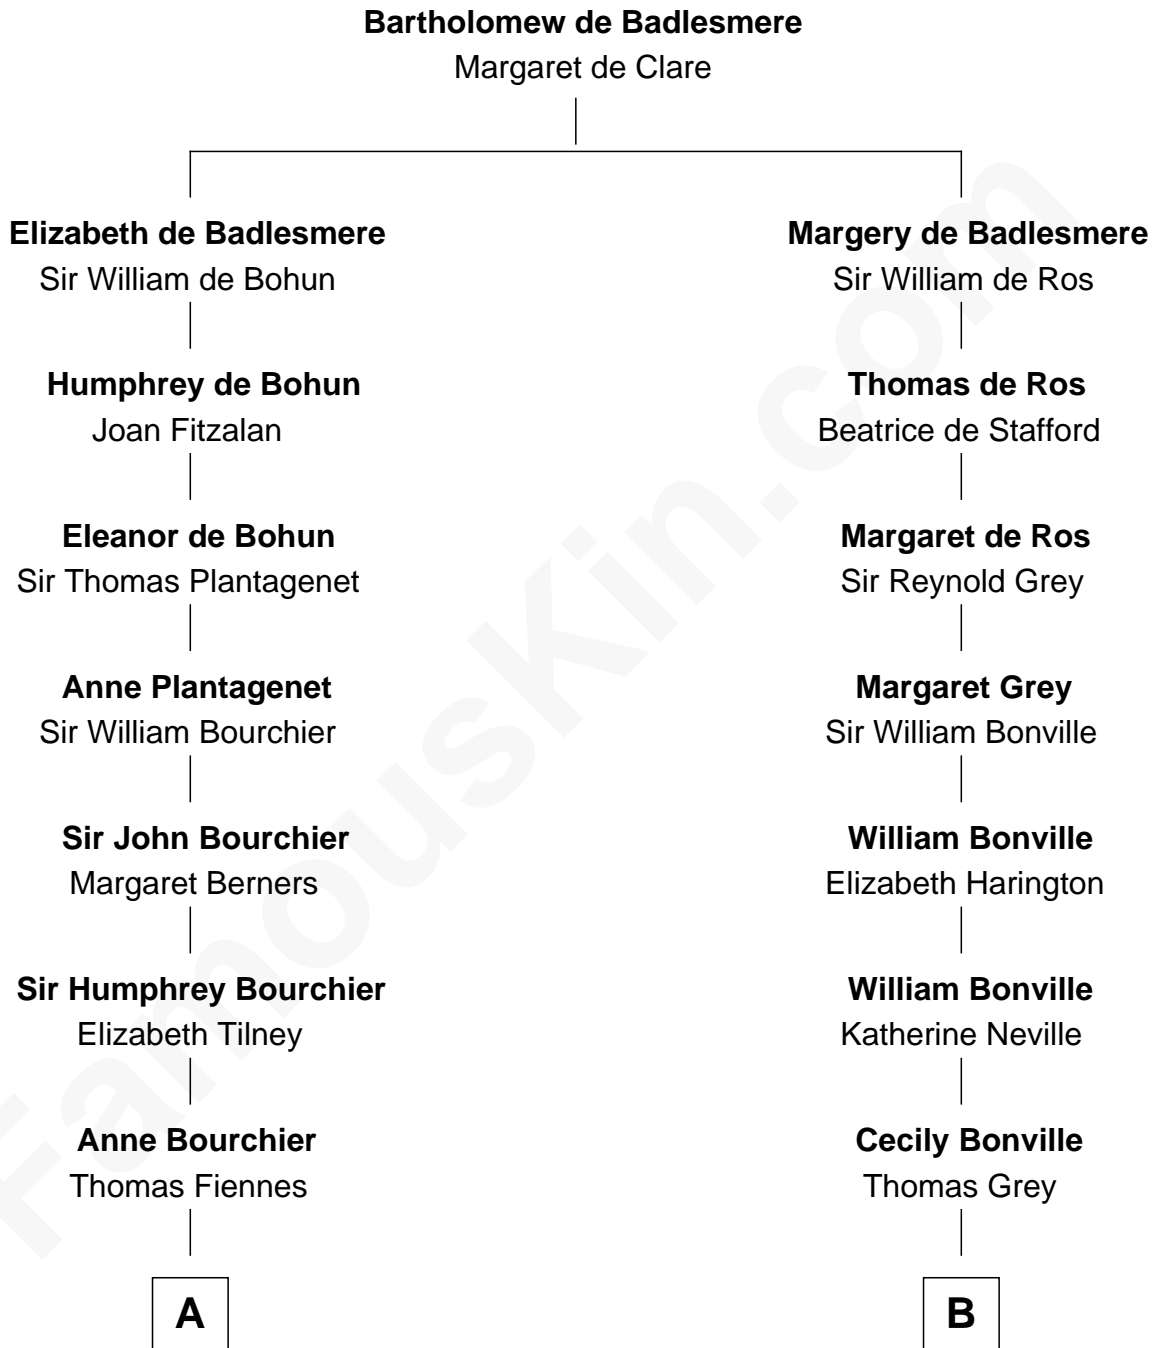

FamousKin.com
Relationship Chart of
Frank Lloyd Wright
American Architect

20th cousin 1 time removed of
Herbert Hoover
31st U.S. President

C

Martha Hubbard

David Wright

Rev. David Wright

Abigail Goddard

William Carey Wright

Anna Lloyd Jones

Frank Lloyd Wright

American Architect

D

Endymia Winn

Thomas Sherwood

Lucinda Sherwood

John Minthorn

Theodore Minthorn

Mary Wasley

Hulda Randall Minthorn

Jessie Clark Hoover

Herbert Hoover

31st U.S. President

FamousKin.com