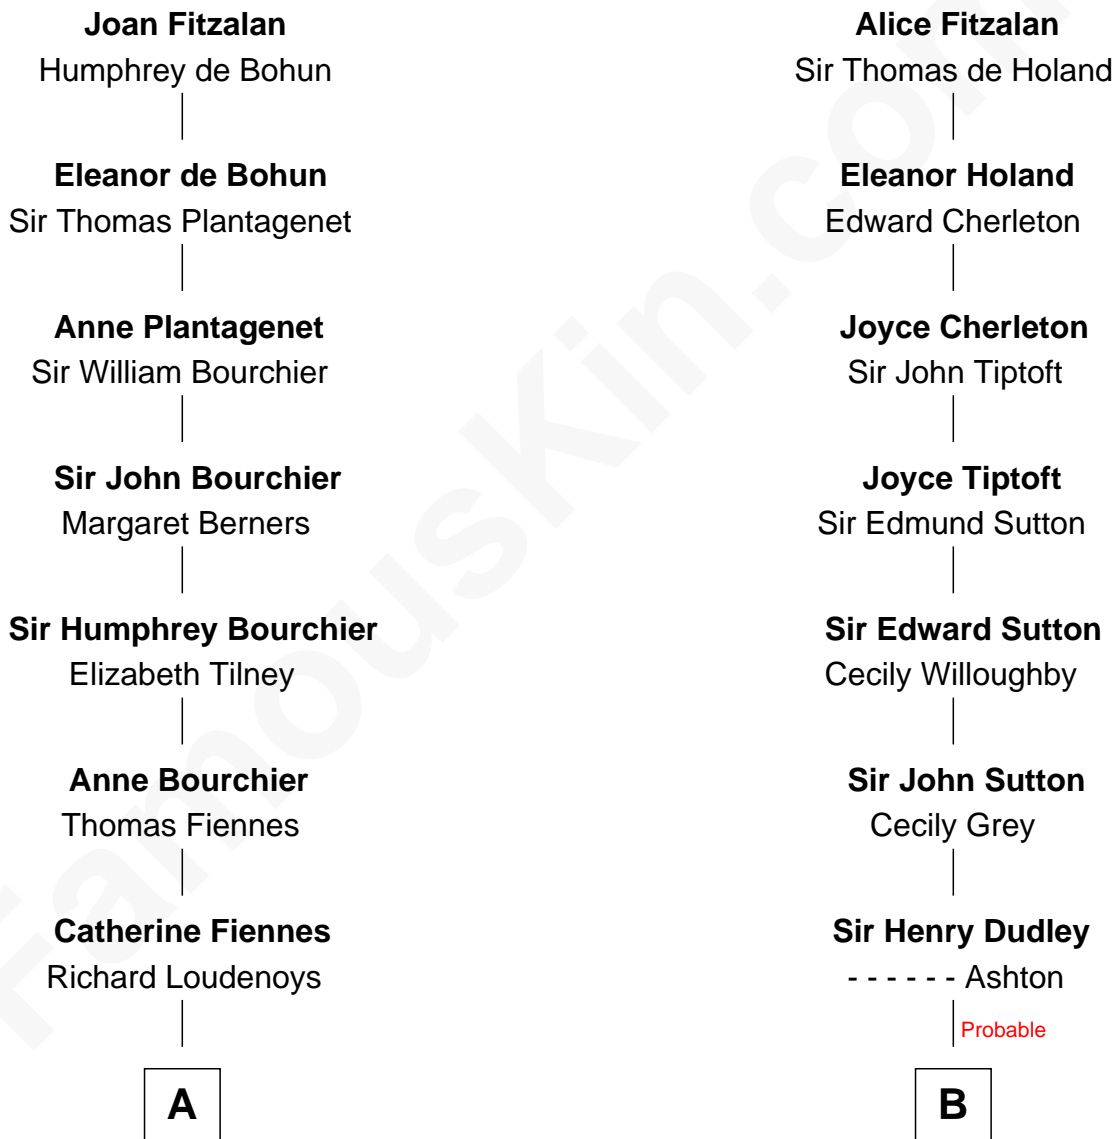

# FamousKin.com Relationship Chart of

**Frank Lloyd Wright**

*American Architect*

19th cousin of

**Herbert Hoover**

*31st U.S. President*

**Richard Fitzalan**  
Eleanor Plantagenet

**C**

Mary Wasley

**Hulda Randall Minthorn**

Jessie Clark Hoover

**Herbert Hoover**

*31st U.S. President*

FamousKin.com