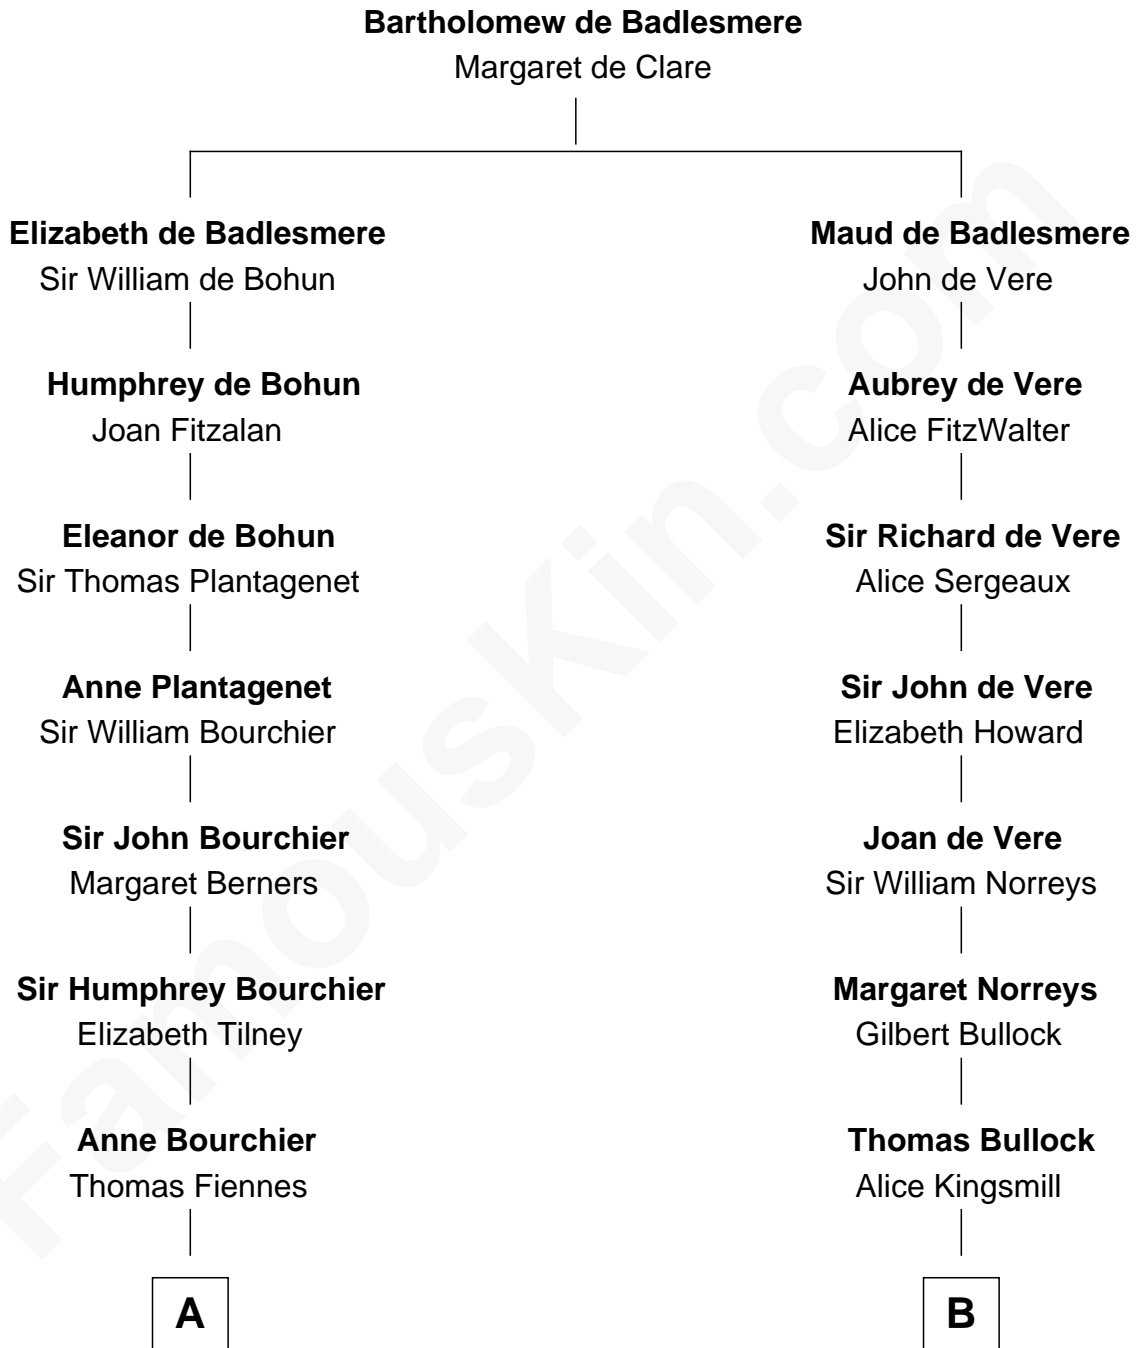

FamousKin.com
Relationship Chart of
Frank Lloyd Wright
American Architect

19th cousin 1 time removed of
Lou (Henry) Hoover
First Lady of President Herbert Hoover

C

Martha Hubbard

David Wright

Rev. David Wright

Abigail Goddard

William Carey Wright

Anna Lloyd Jones

Frank Lloyd Wright

American Architect

D

Philomelia Sophia Scobey

Phineas Weed

Florence Ida Weed

Charles Delano Henry

Lou (Henry) Hoover

First Lady of Herbert Hoover

FamousKin.com