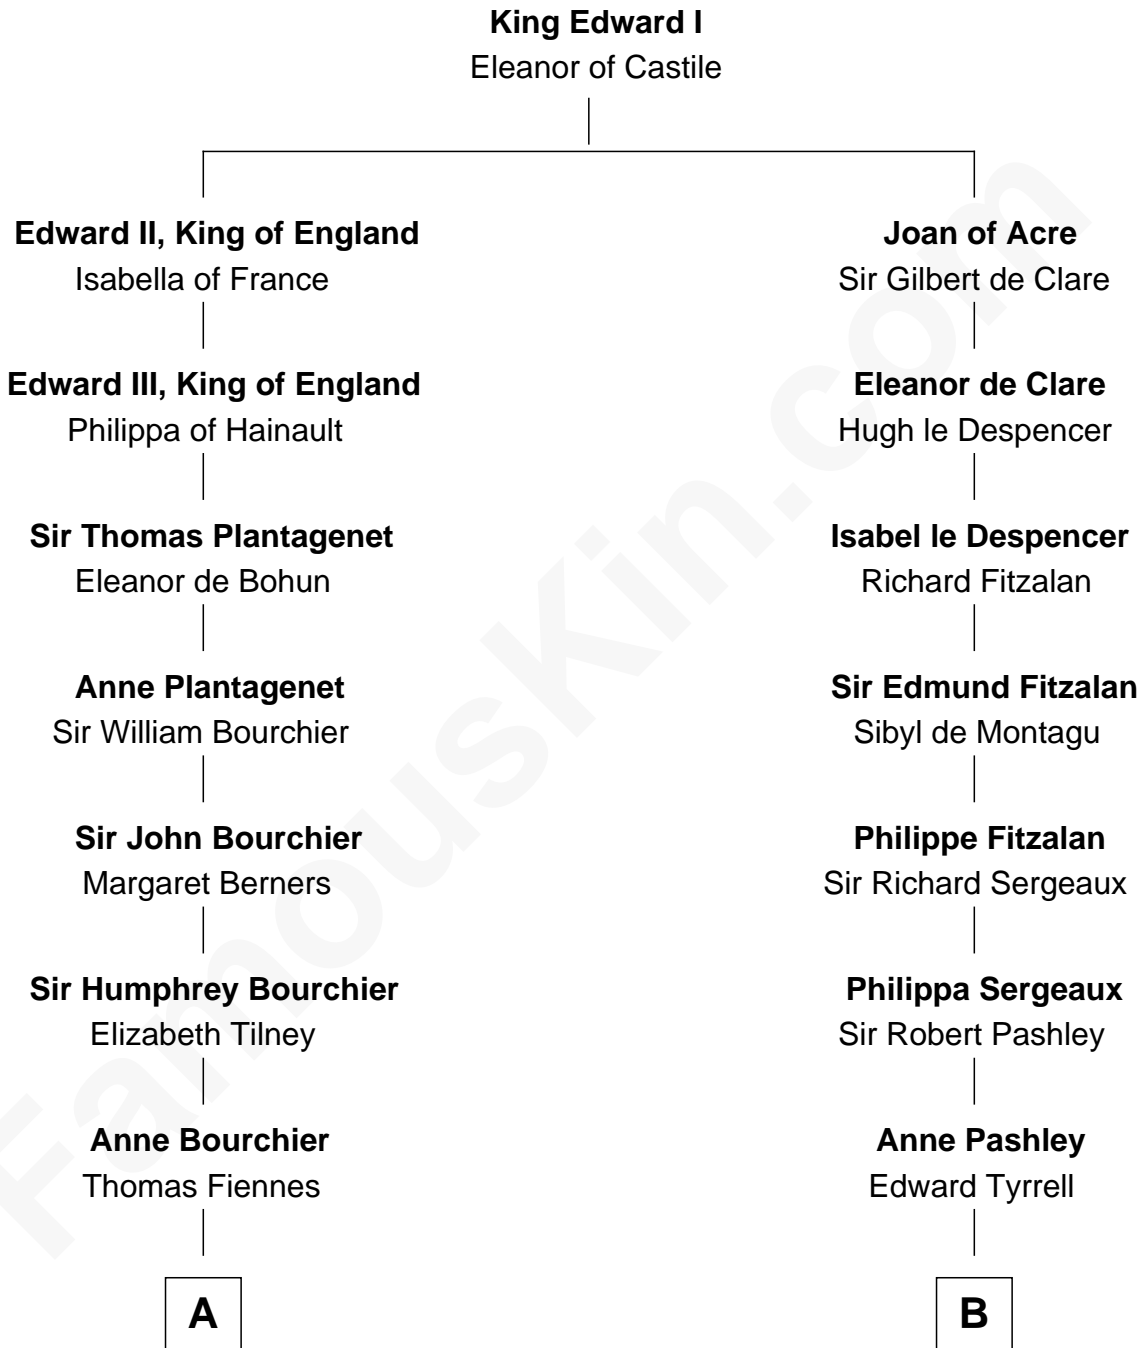

FamousKin.com
Relationship Chart of
Frank Lloyd Wright
American Architect

20th cousin 1 time removed of

Ellen Louise (Axson) Wilson
First Lady of President Woodrow Wilson

C

Martha Hubbard

David Wright

Rev. David Wright

Abigail Goddard

William Carey Wright

Anna Lloyd Jones

Frank Lloyd Wright

American Architect

D

Deliverance Coward

James FitzRandolph