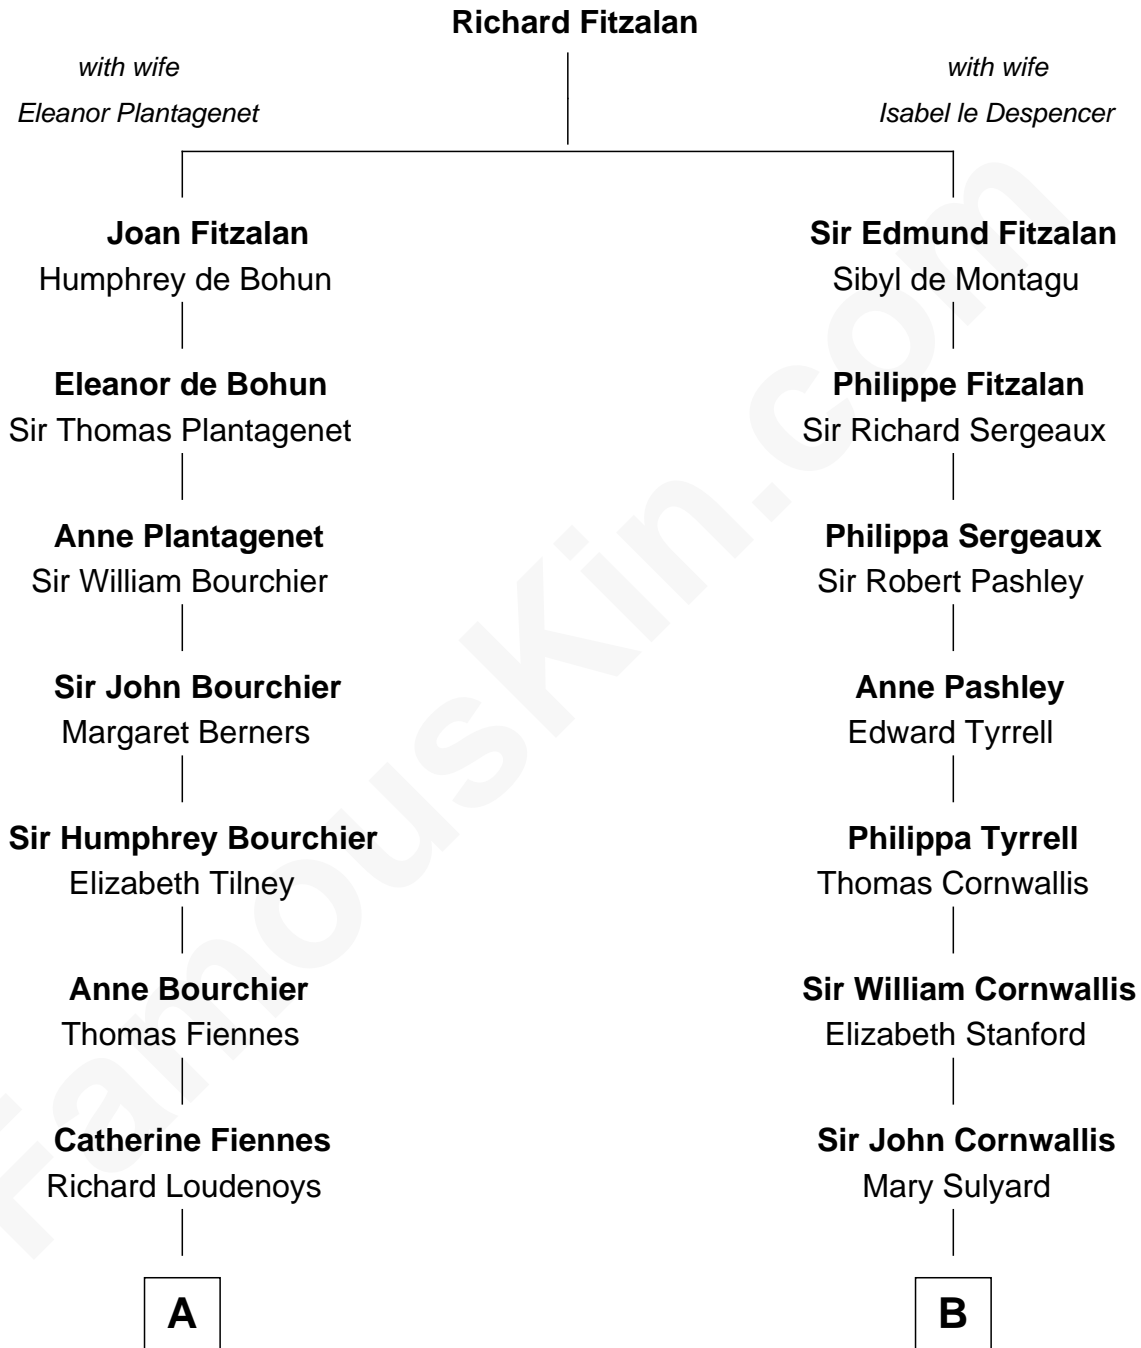

FamousKin.com
Relationship Chart of
Frank Lloyd Wright
American Architect

18th cousin 1 time removed of

Ellen Louise (Axson) Wilson
First Lady of President Woodrow Wilson

C

Rev. David Wright

Abigail Goddard

William Carey Wright

Anna Lloyd Jones

Frank Lloyd Wright

American Architect

D

Rev. Samuel Edward Axson

Margaret Jane Hoyt

Ellen Louise (Axson) Wilson

First Lady of Woodrow Wilson

FamousKin.com