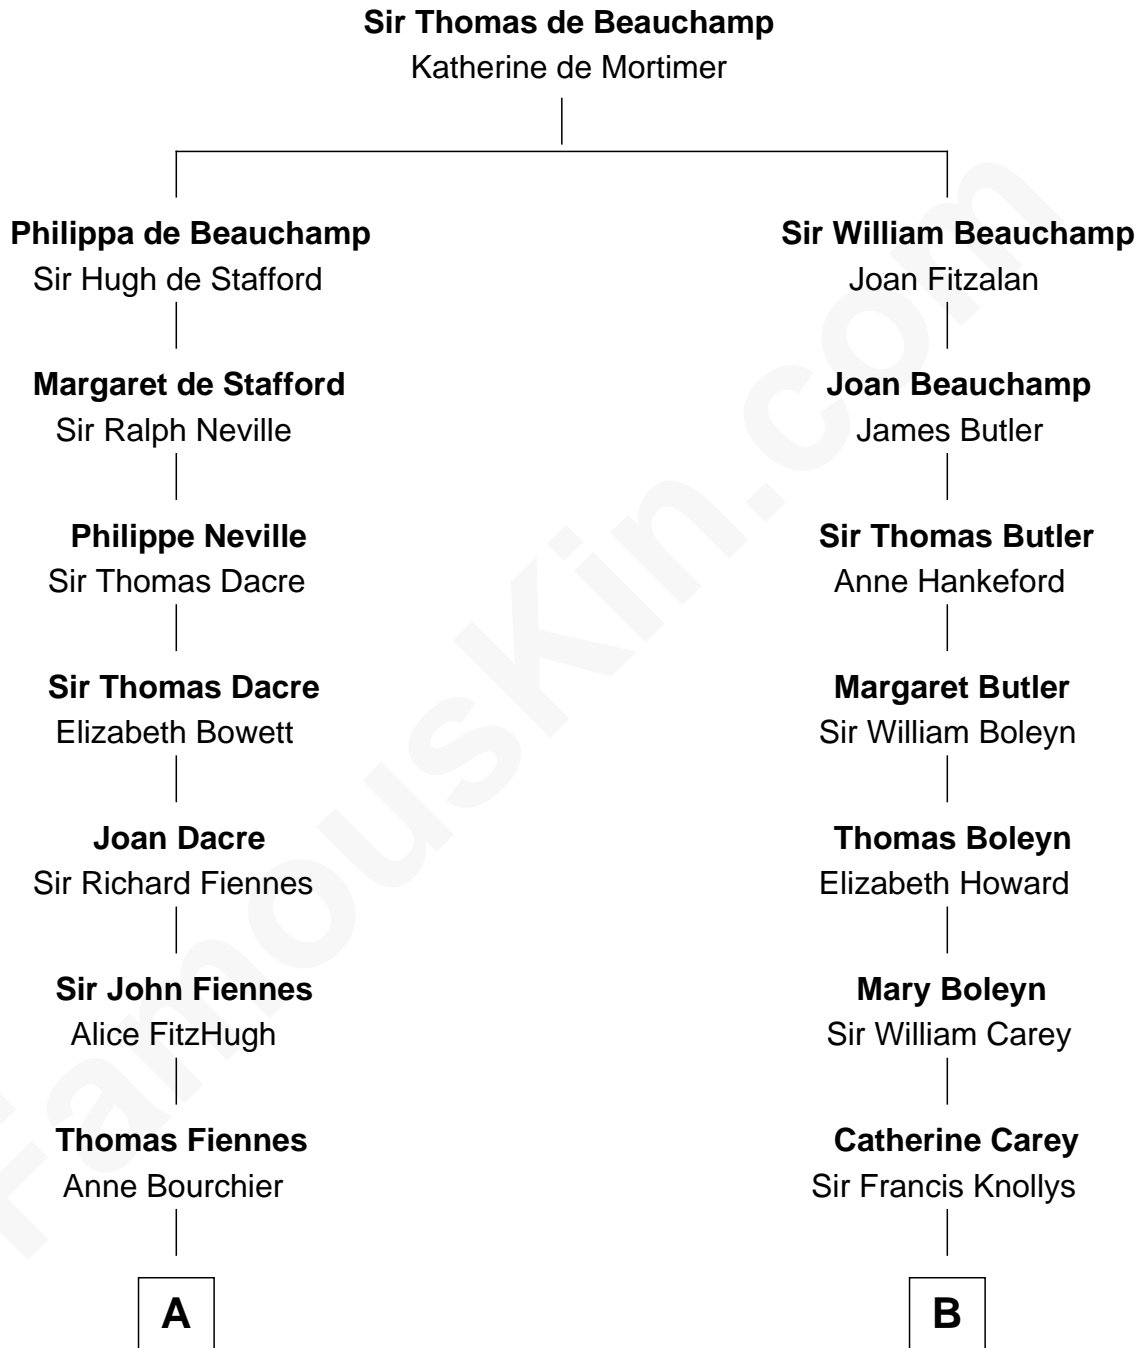

FamousKin.com
Relationship Chart of
Frank Lloyd Wright
American Architect

17th cousin 3 times removed of

Edith (Bolling) Wilson
First Lady of President Woodrow Wilson

C

—
Martha Hubbard

David Wright

—
Rev. David Wright

Abigail Goddard

—
William Carey Wright

Anna Lloyd Jones

—
Frank Lloyd Wright

American Architect

FamousKin.com