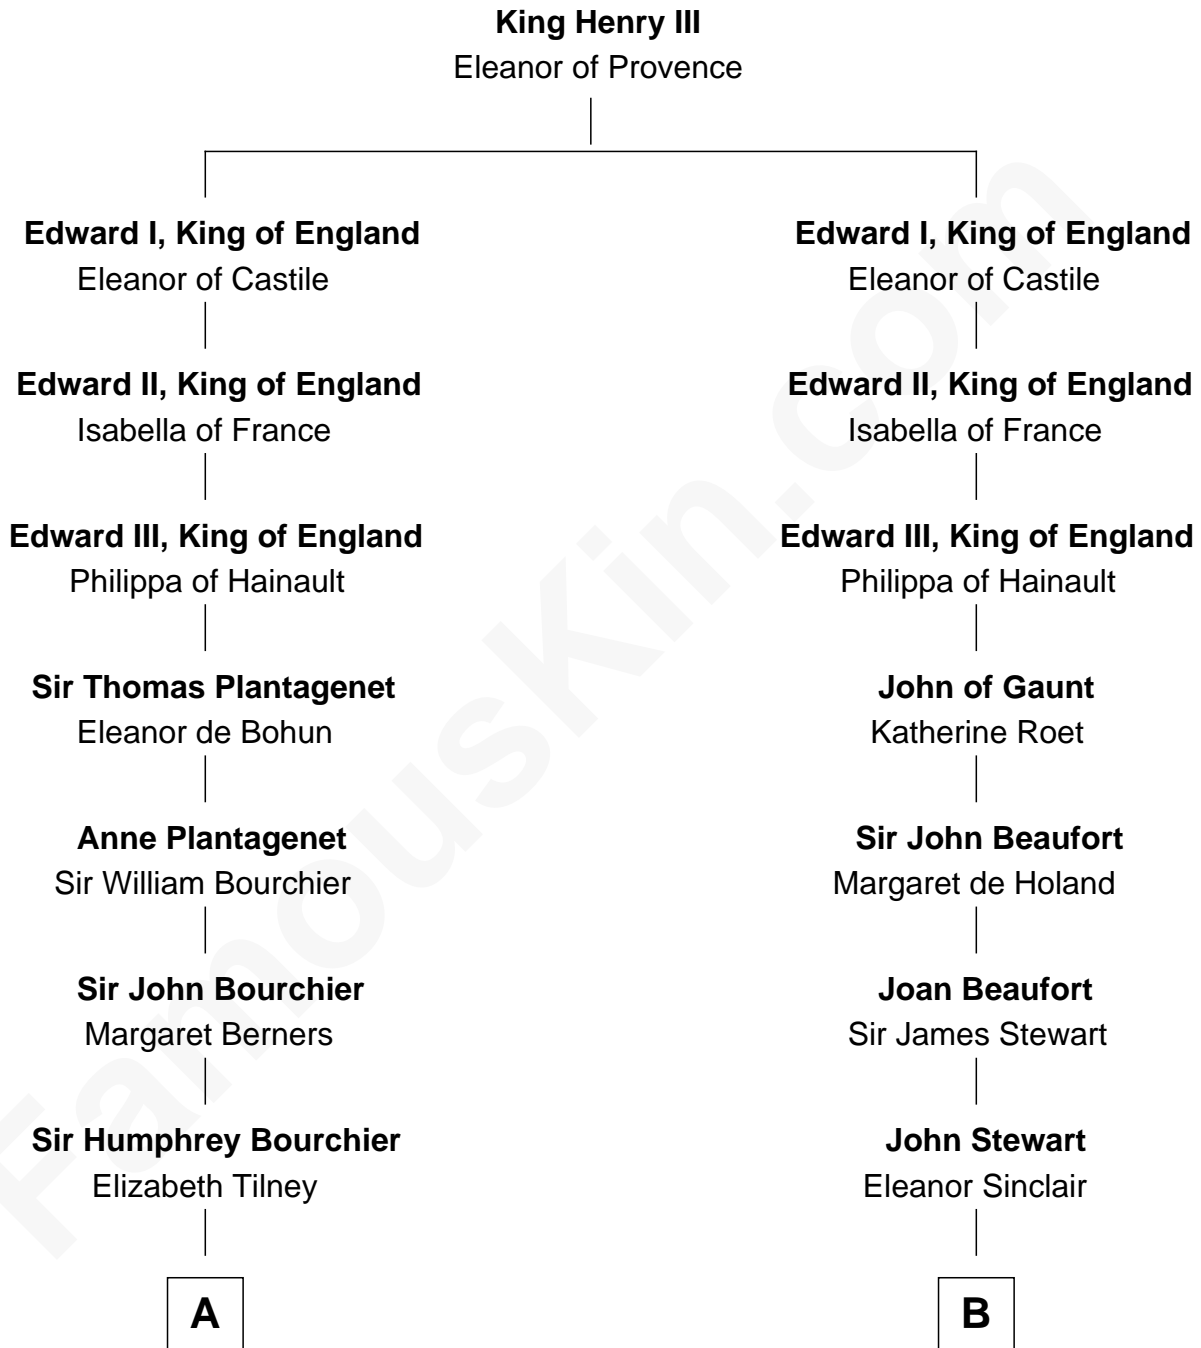

**FamousKin.com**  
**Relationship Chart of**  
**Frank Lloyd Wright**  
*American Architect*

19th cousin 2 times removed of

**Edith (Bolling) Wilson**  
*First Lady of President Woodrow Wilson*

**C**

**Capt. Russell Hubbard**

Mary Gray

**Martha Hubbard**

David Wright

**Rev. David Wright**

Abigail Goddard

**William Carey Wright**

Anna Lloyd Jones

**Frank Lloyd Wright**