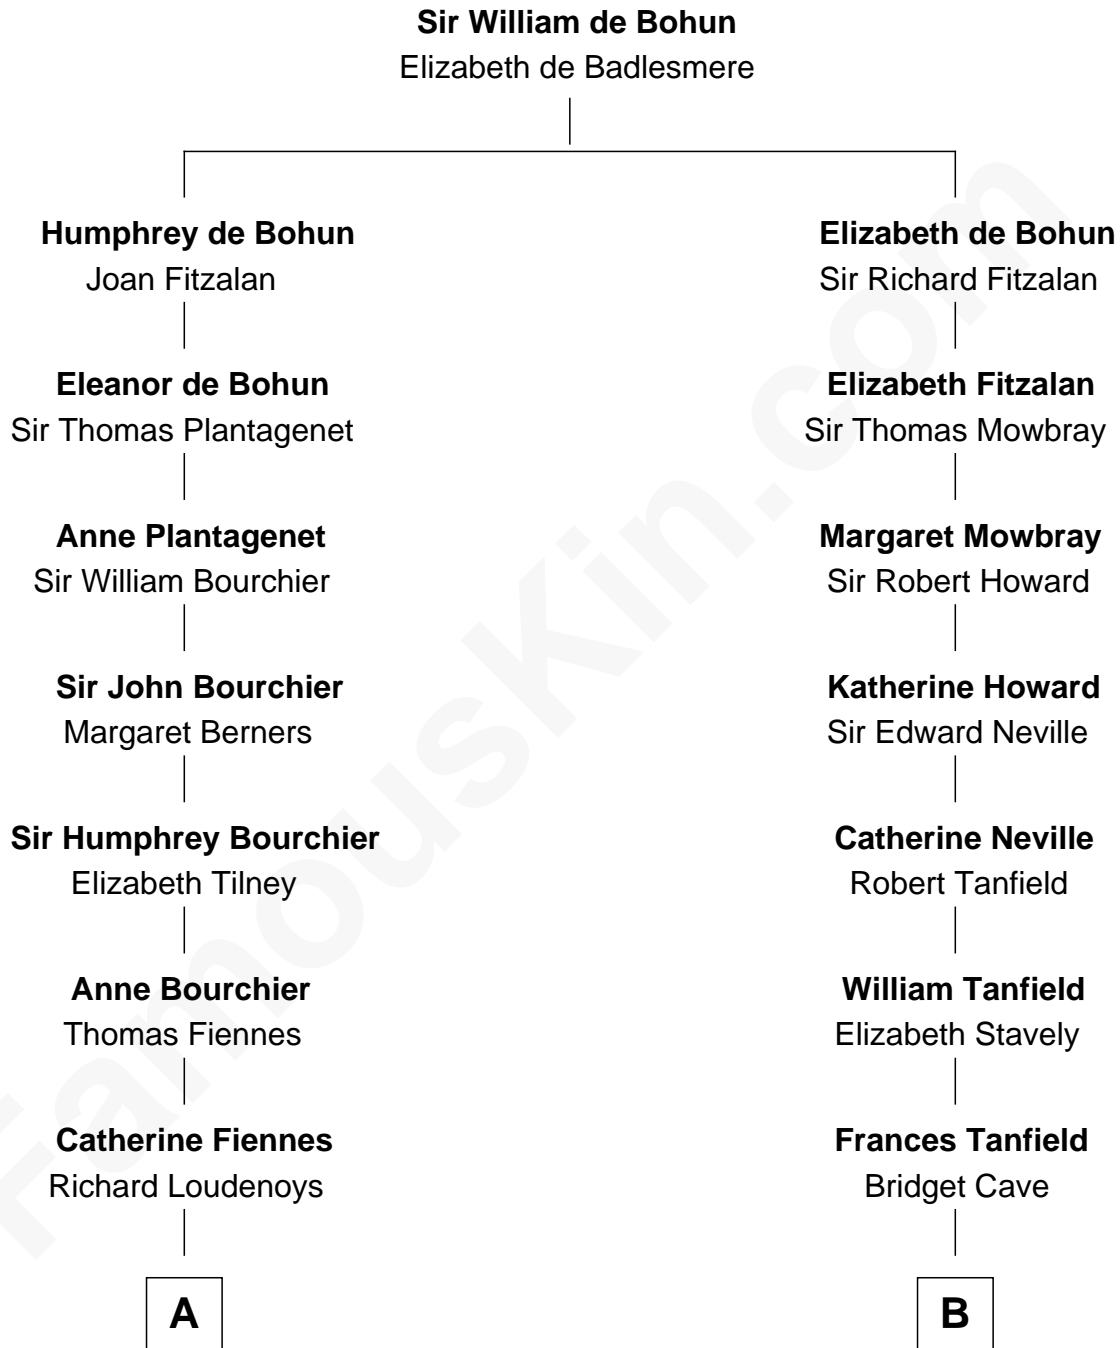

FamousKin.com
Relationship Chart of
Frank Lloyd Wright
American Architect

18th cousin 1 time removed of

Edith (Bolling) Wilson
First Lady of President Woodrow Wilson

C

Rev. David Wright

Abigail Goddard

William Carey Wright

Anna Lloyd Jones

Frank Lloyd Wright

American Architect

D

William Holcombe Bolling

Sarah Spiers White

Edith (Bolling) Wilson

First Lady of Woodrow Wilson