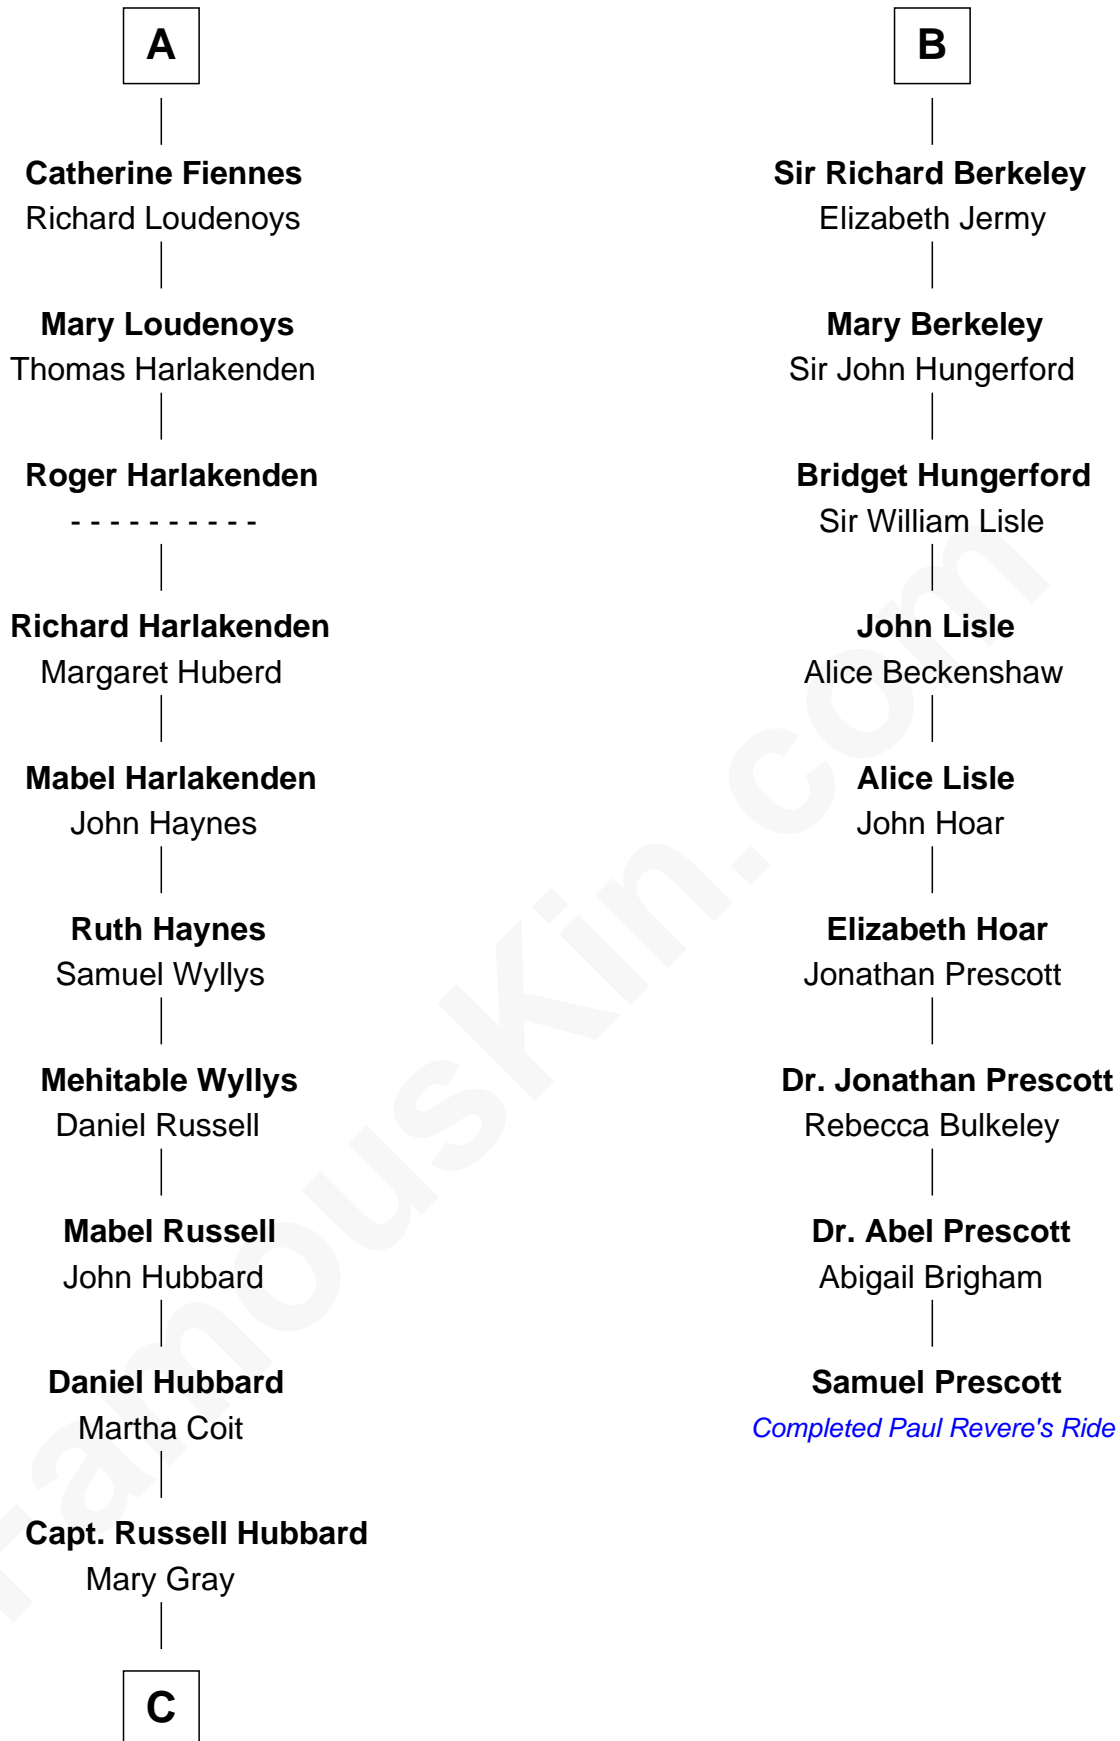

FamousKin.com
Relationship Chart of
Frank Lloyd Wright
American Architect

15th cousin 5 times removed of

Samuel Prescott

Completed Paul Revere's Midnight Ride

C

—
Martha Hubbard

David Wright

—
Rev. David Wright

Abigail Goddard

—
William Carey Wright

Anna Lloyd Jones

—
Frank Lloyd Wright

American Architect

FamousKin.com