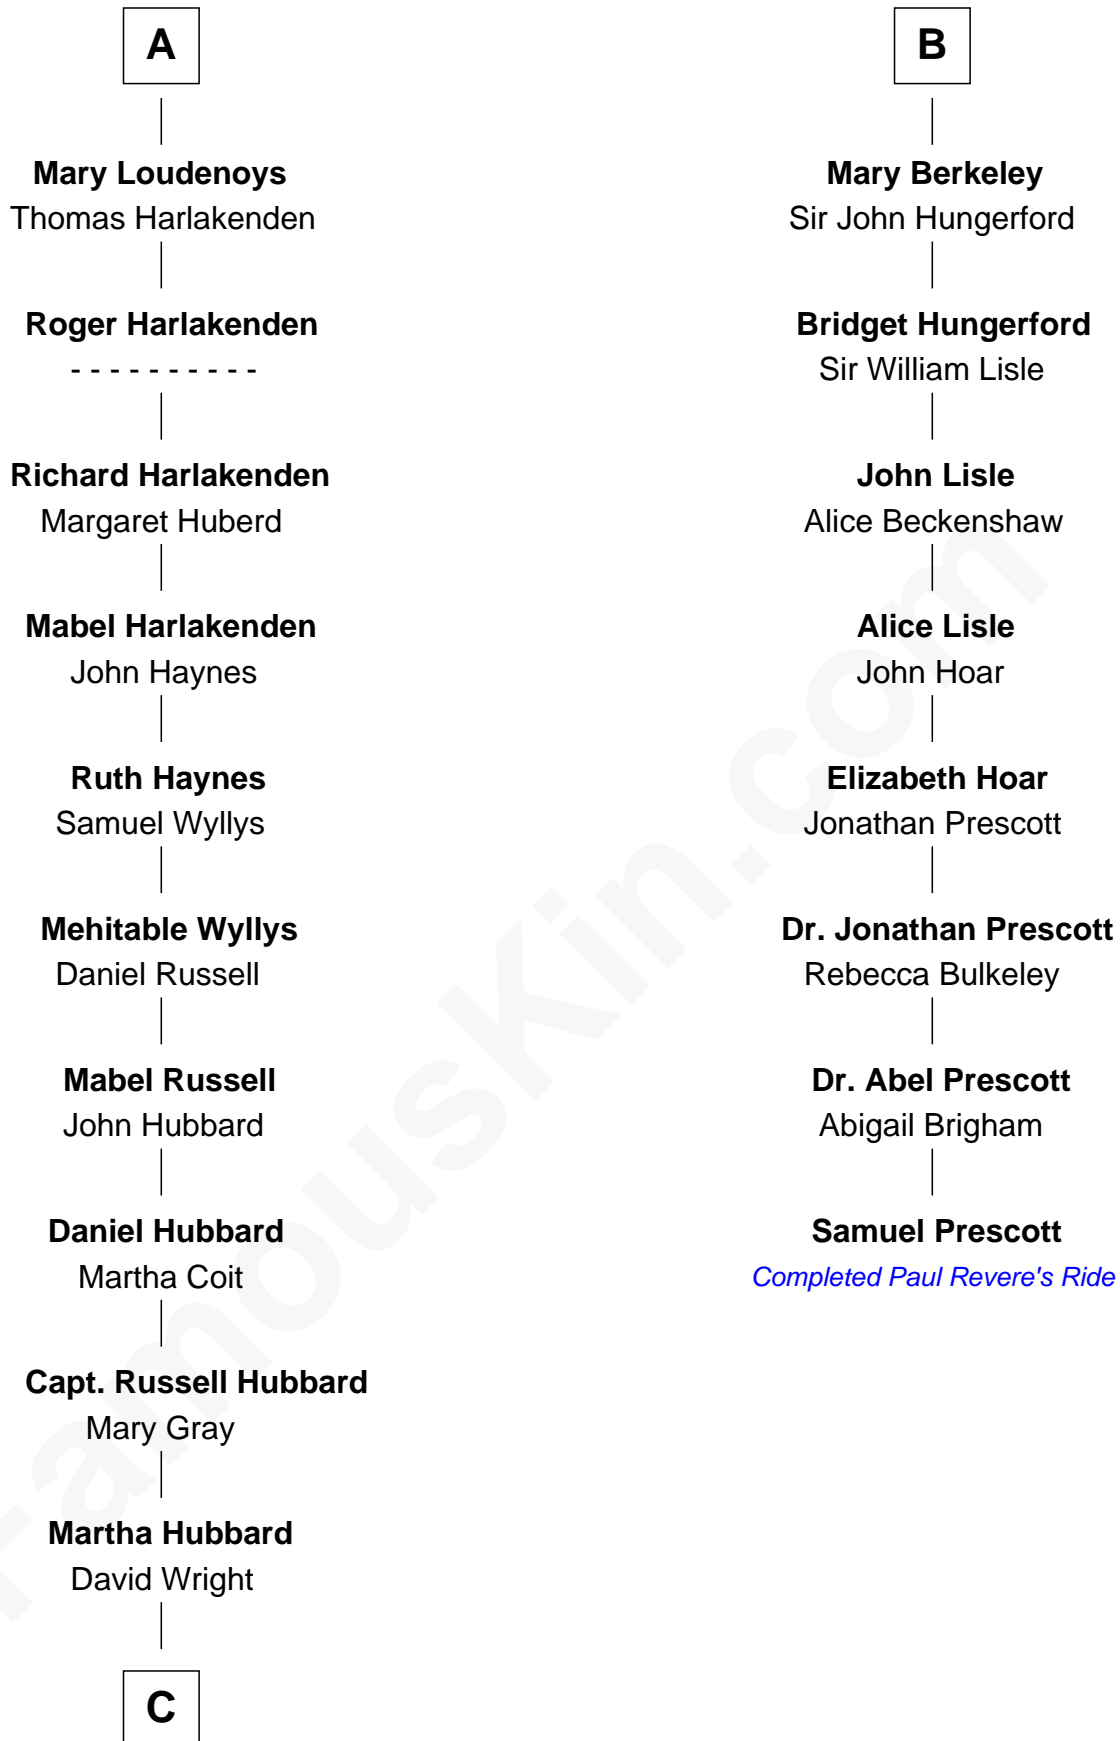

FamousKin.com
Relationship Chart of
Frank Lloyd Wright
American Architect

14th cousin 5 times removed of

Samuel Prescott

Completed Paul Revere's Midnight Ride

C

—
Rev. David Wright

Abigail Goddard

—
William Carey Wright

Anna Lloyd Jones

—
Frank Lloyd Wright

American Architect

FamousKin.com