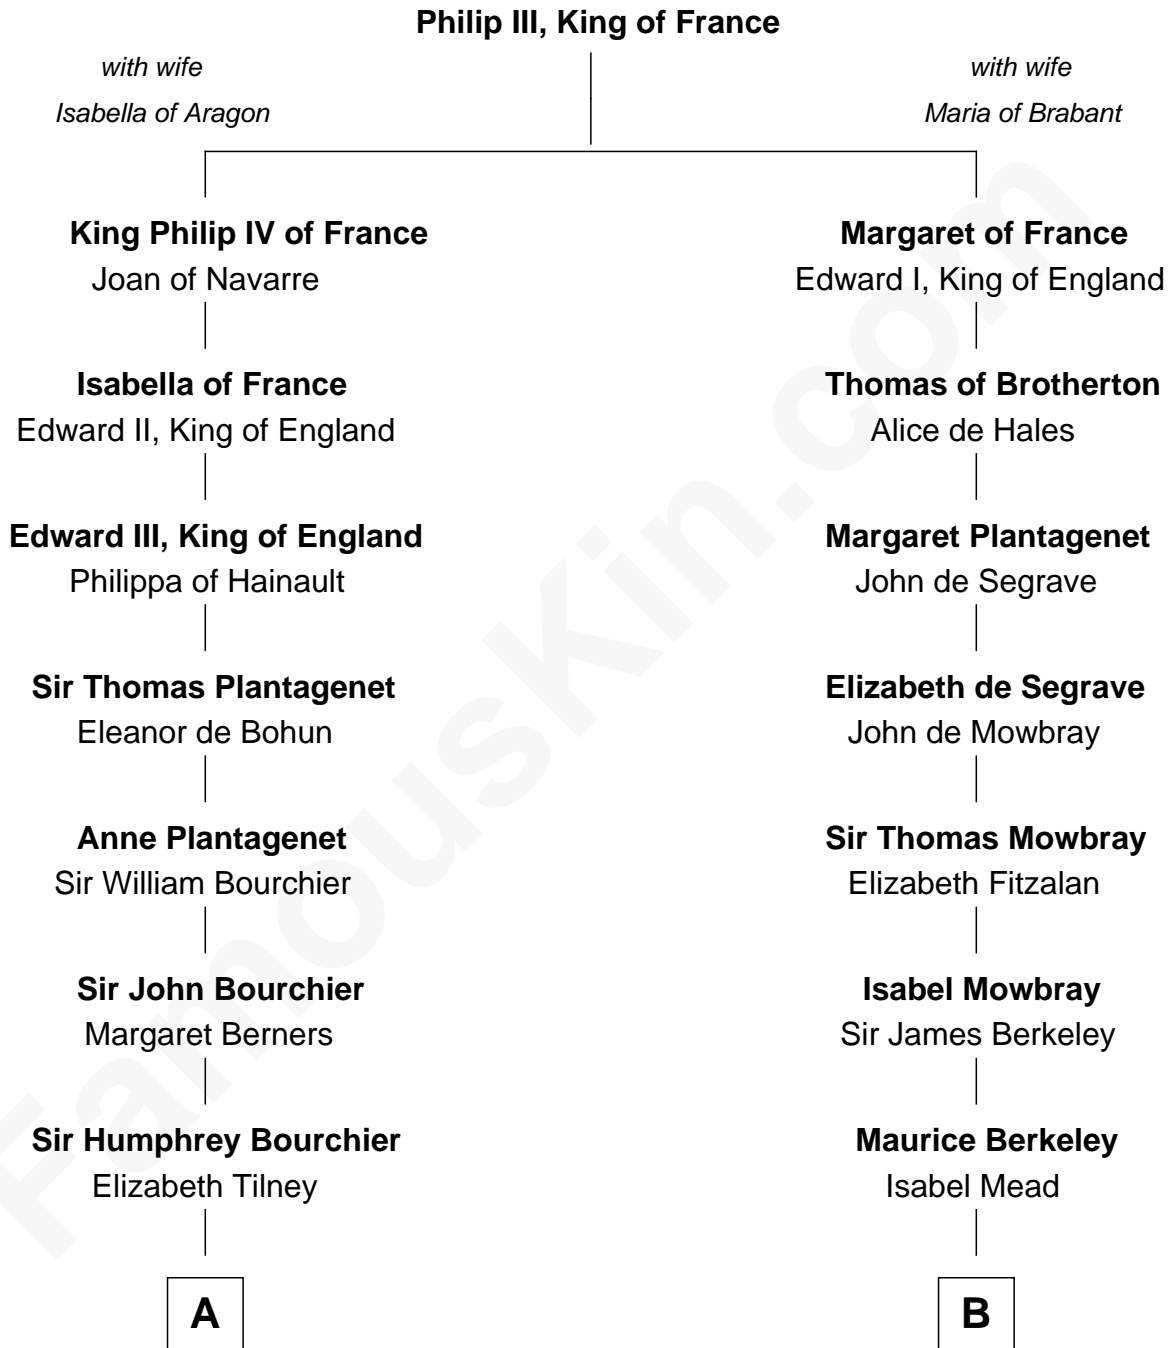

FamousKin.com
Relationship Chart of
Frank Lloyd Wright
American Architect

17th cousin 4 times removed of

Samuel Prescott

Completed Paul Revere's Midnight Ride

FamousKin.com