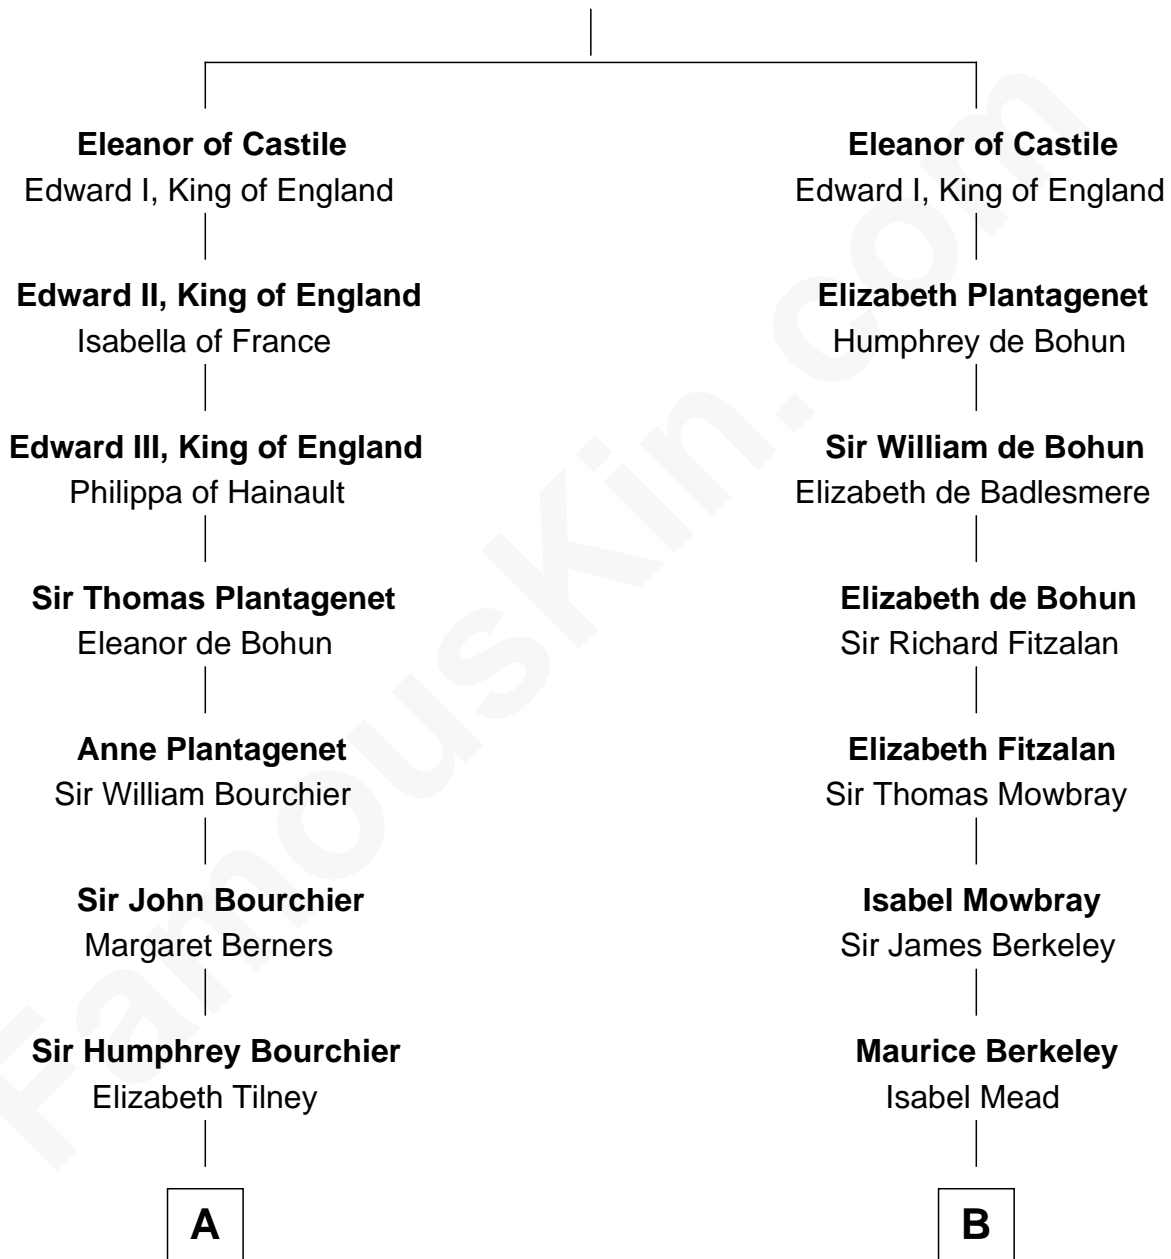

FamousKin.com
Relationship Chart of
Frank Lloyd Wright
American Architect

17th cousin 4 times removed of

Samuel Prescott

Completed Paul Revere's Midnight Ride

Ferdinand III, King of Castile

Joanna of Ponthieu

FamousKin.com