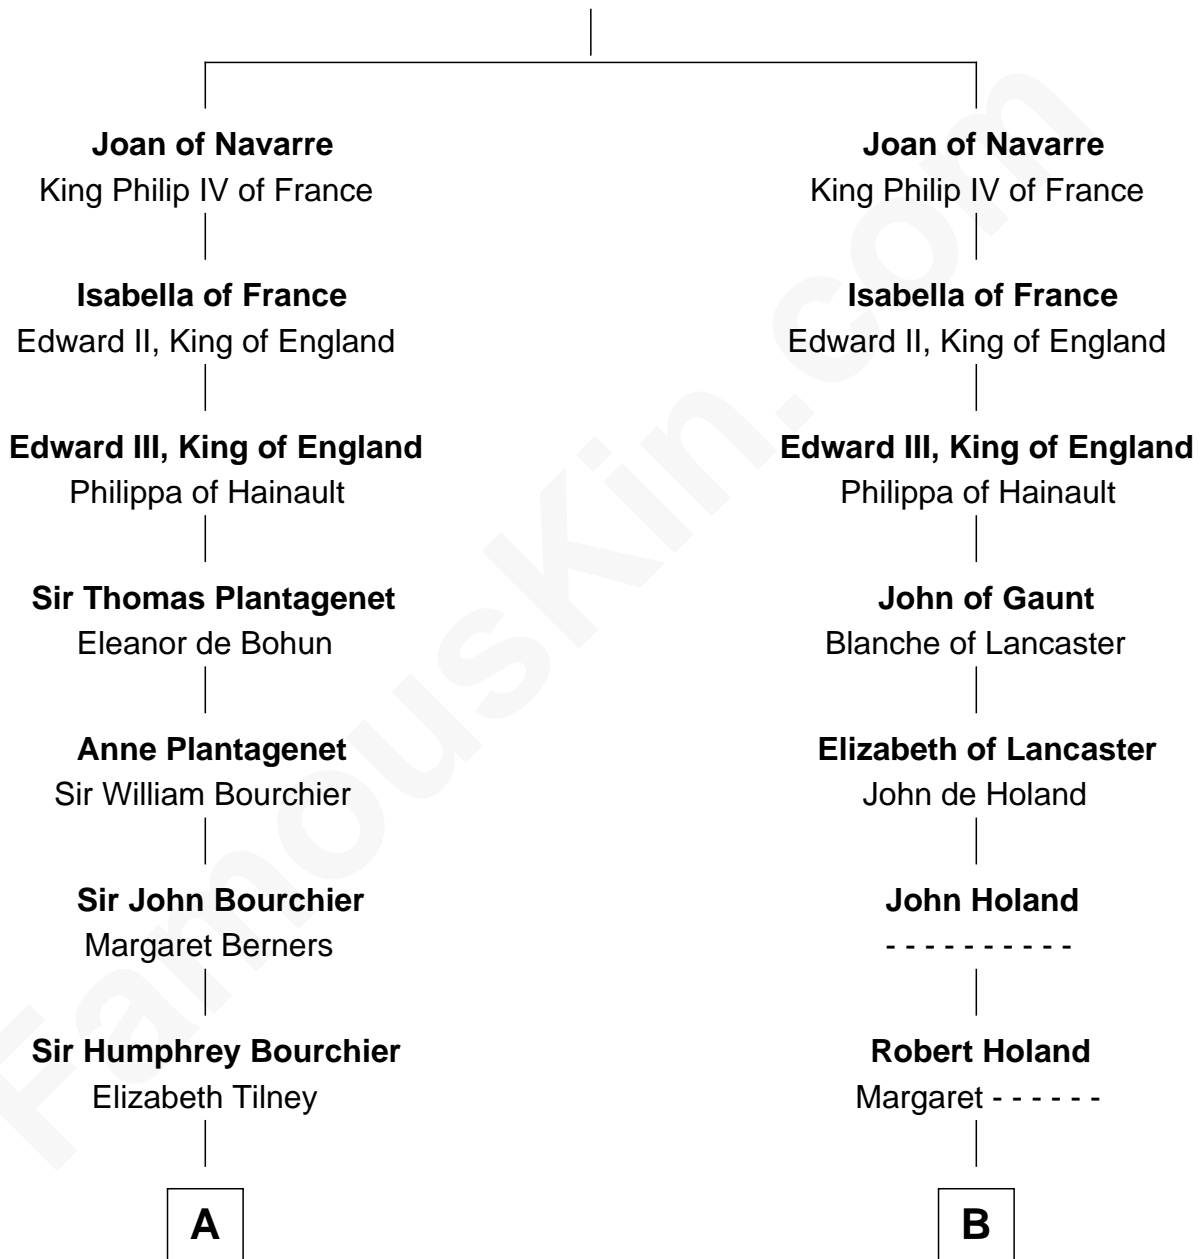

# FamousKin.com Relationship Chart of

**Frank Lloyd Wright**

*American Architect*

21st cousin of

**Juliette Gordon Low**

*Founder of the Girl Scouts*

**King Henry I of Navarre**

Blanche of Artois

**C**

**Capt. Russell Hubbard**

Mary Gray

**Martha Hubbard**

David Wright

**Rev. David Wright**

Abigail Goddard

**William Carey Wright**

Anna Lloyd Jones

**Frank Lloyd Wright**

*American Architect*

**D**

**Alexander Wolcott**

Frances Burbank

**Frances Wolcott**

Arthur William Magill