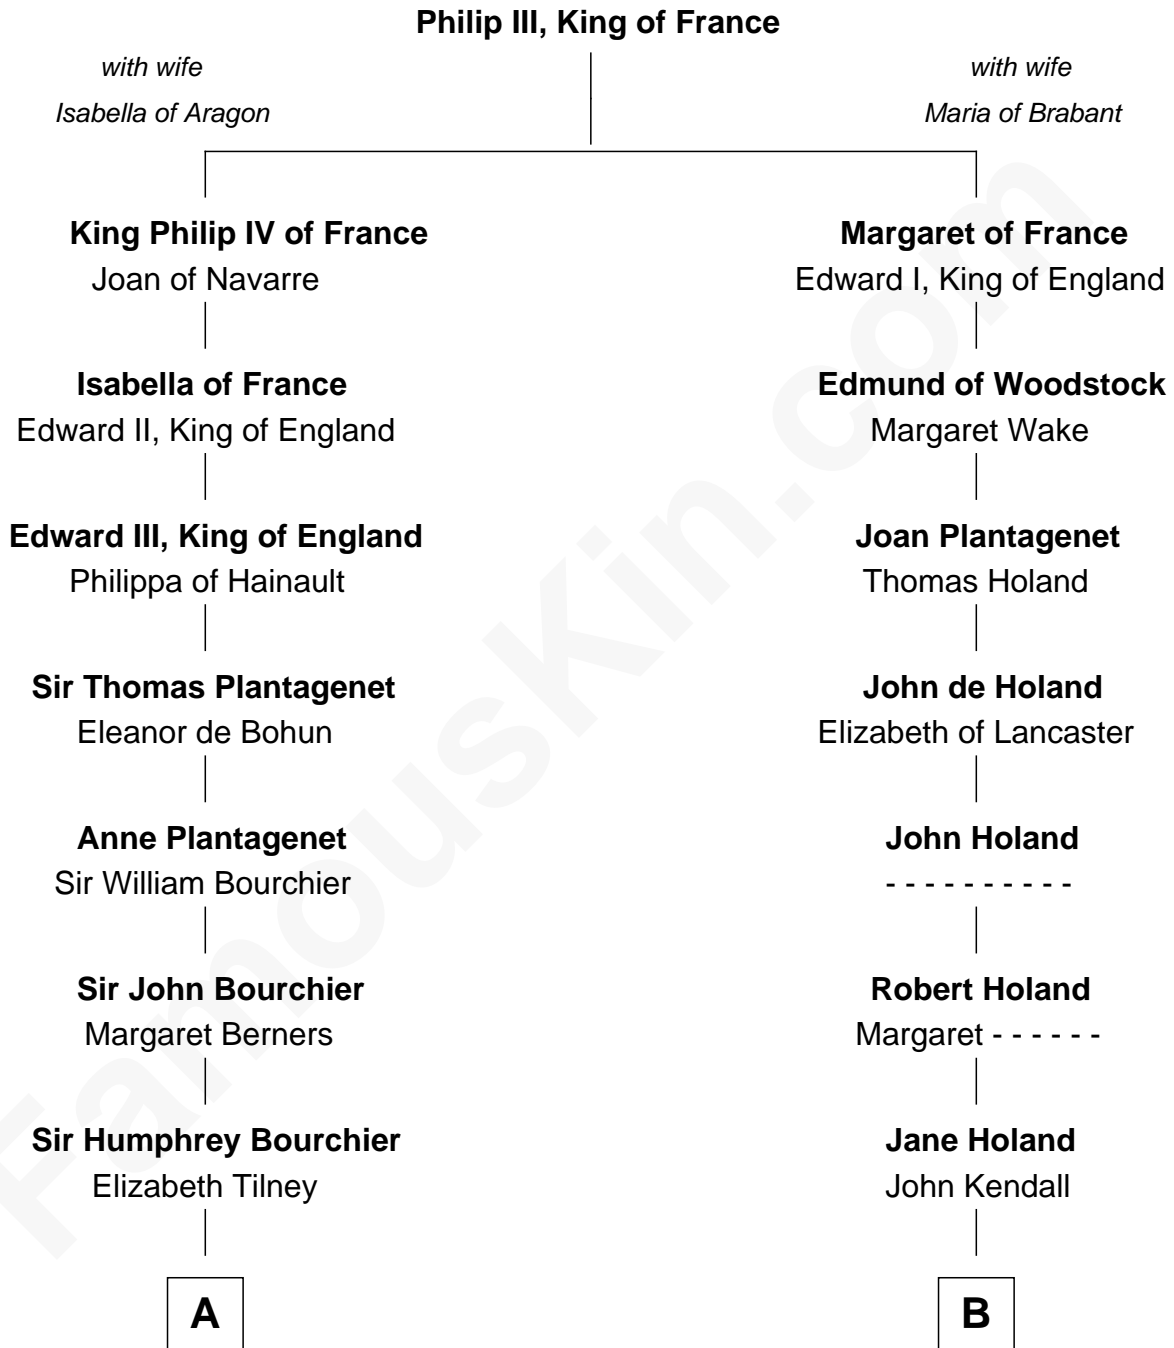

FamousKin.com
Relationship Chart of
Frank Lloyd Wright
American Architect

20th cousin 1 time removed of

Juliette Gordon Low
Founder of the Girl Scouts

C

Capt. Russell Hubbard

Mary Gray

Martha Hubbard

David Wright