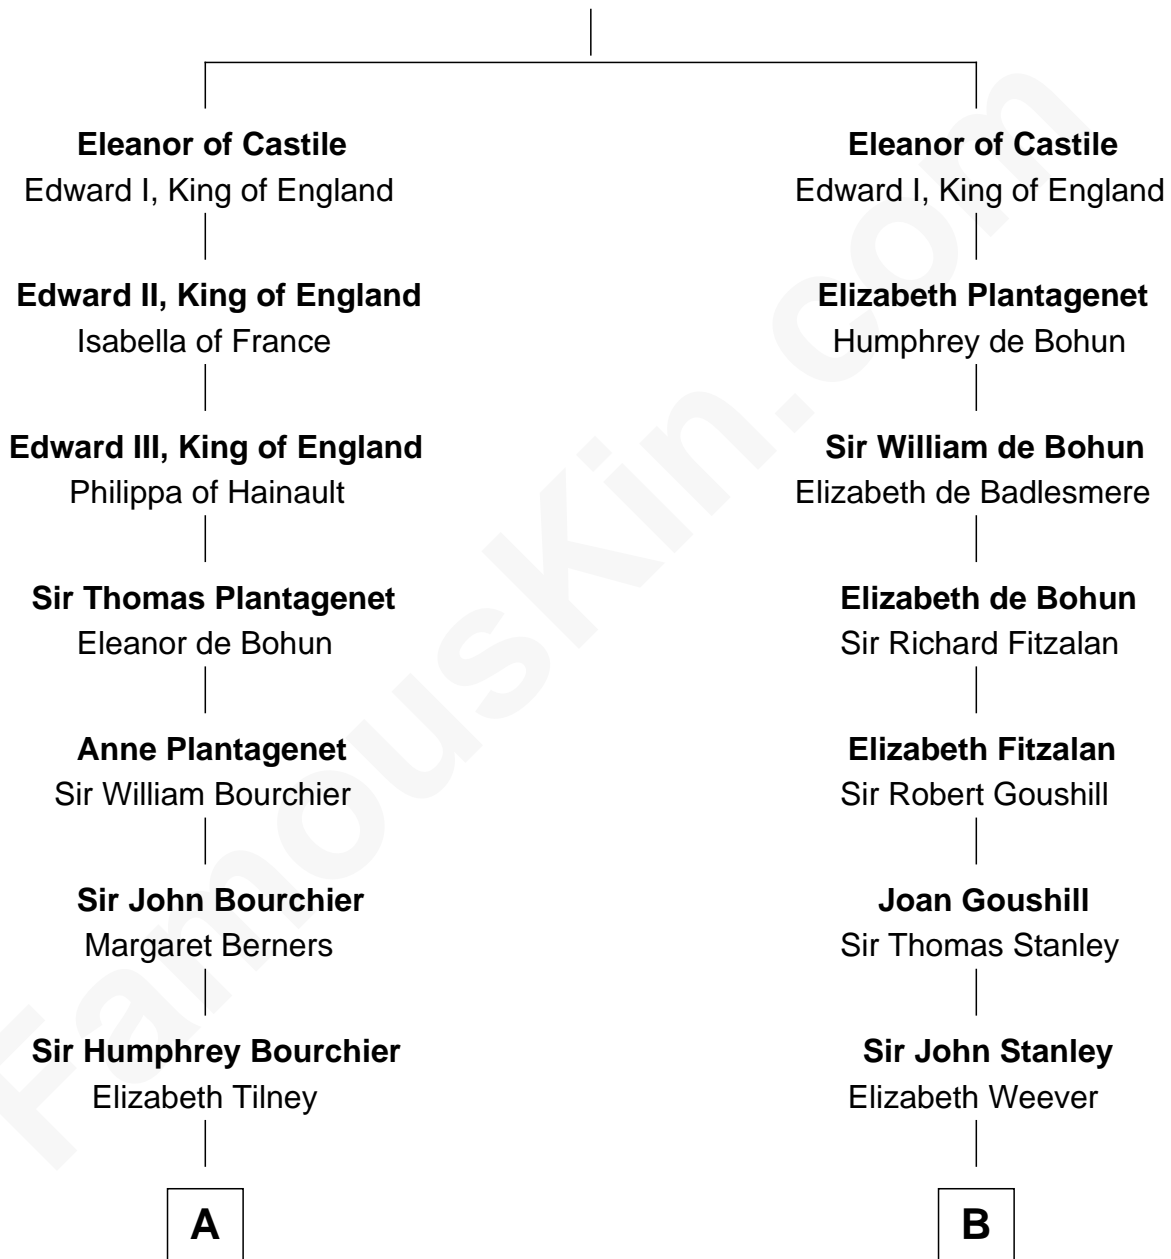

**FamousKin.com**  
**Relationship Chart of**  
**Frank Lloyd Wright**  
*American Architect*

20th cousin 1 time removed of  
**Juliette Gordon Low**  
*Founder of the Girl Scouts*

**Ferdinand III, King of Castile**  
 Joanna of Ponthieu

**C**

**Capt. Russell Hubbard**

Mary Gray

**Martha Hubbard**

David Wright

**Rev. David Wright**

Abigail Goddard

**William Carey Wright**