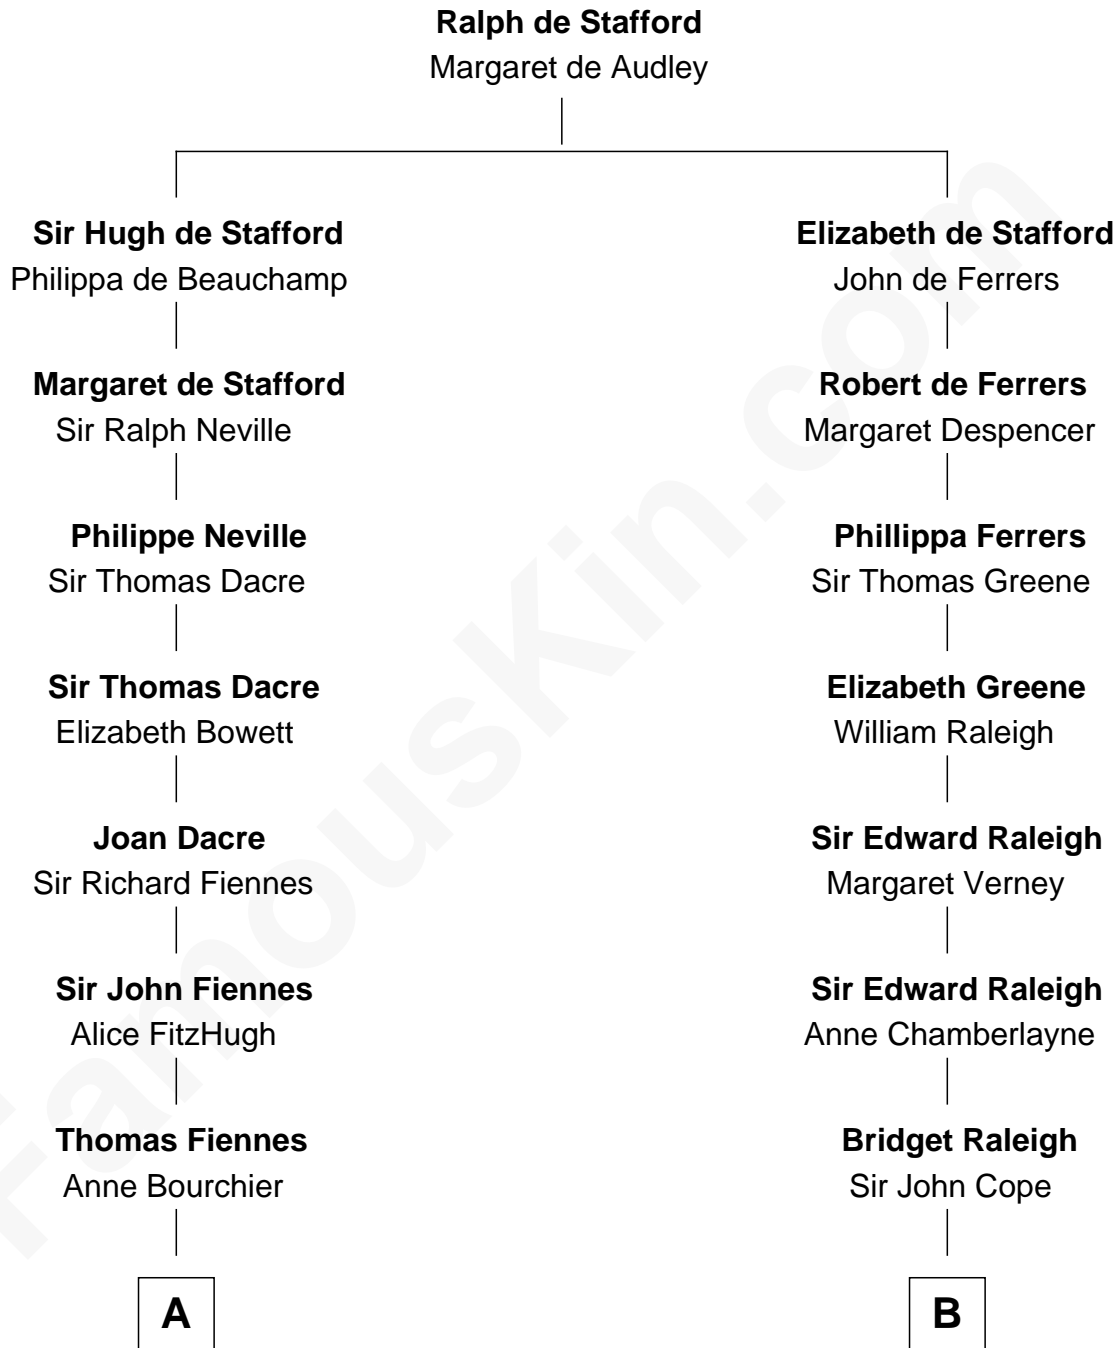

FamousKin.com
Relationship Chart of
Frank Lloyd Wright
American Architect

17th cousin 3 times removed of

Stephen A. Douglas

Participated in Lincoln-Douglas Debates

C

—
Martha Hubbard

David Wright

—
Rev. David Wright

Abigail Goddard

—
William Carey Wright

Anna Lloyd Jones

—
Frank Lloyd Wright

American Architect

FamousKin.com