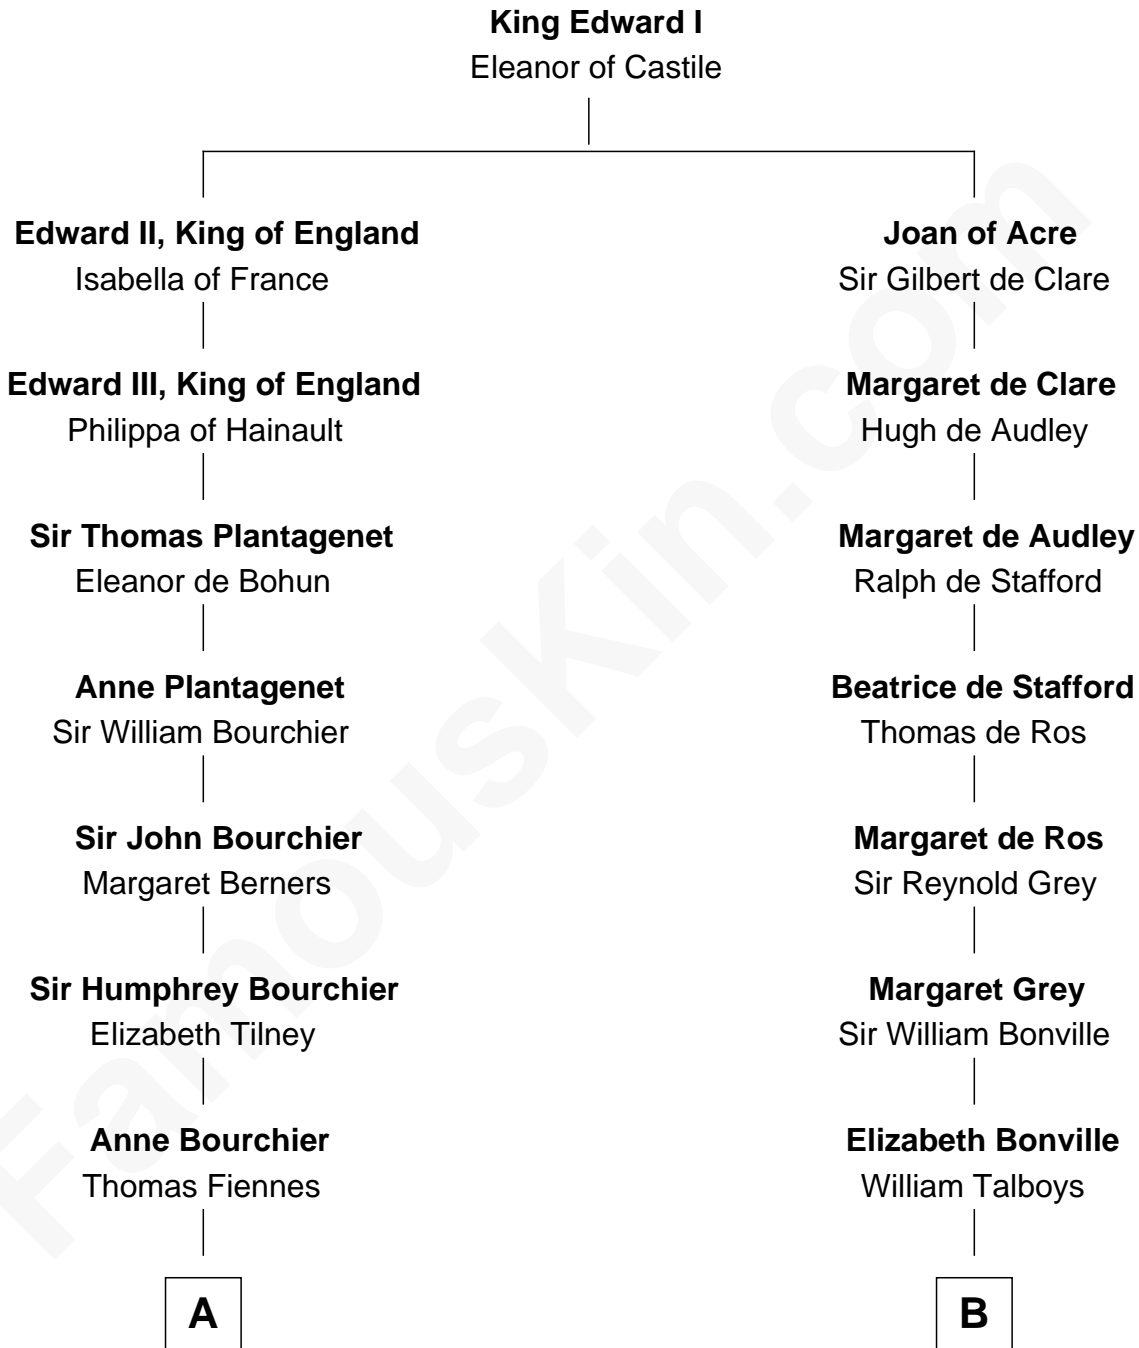

**FamousKin.com**  
**Relationship Chart of**  
**Frank Lloyd Wright**  
*American Architect*

20th cousin 1 time removed of  
**Katharine Hepburn**  
*Movie Actress*

**C**

**Martha Hubbard**

David Wright

**Rev. David Wright**

Abigail Goddard

**William Carey Wright**

Anna Lloyd Jones

**Frank Lloyd Wright**

*American Architect*

**D**

**Erastus Spalding**

Jennet Mack