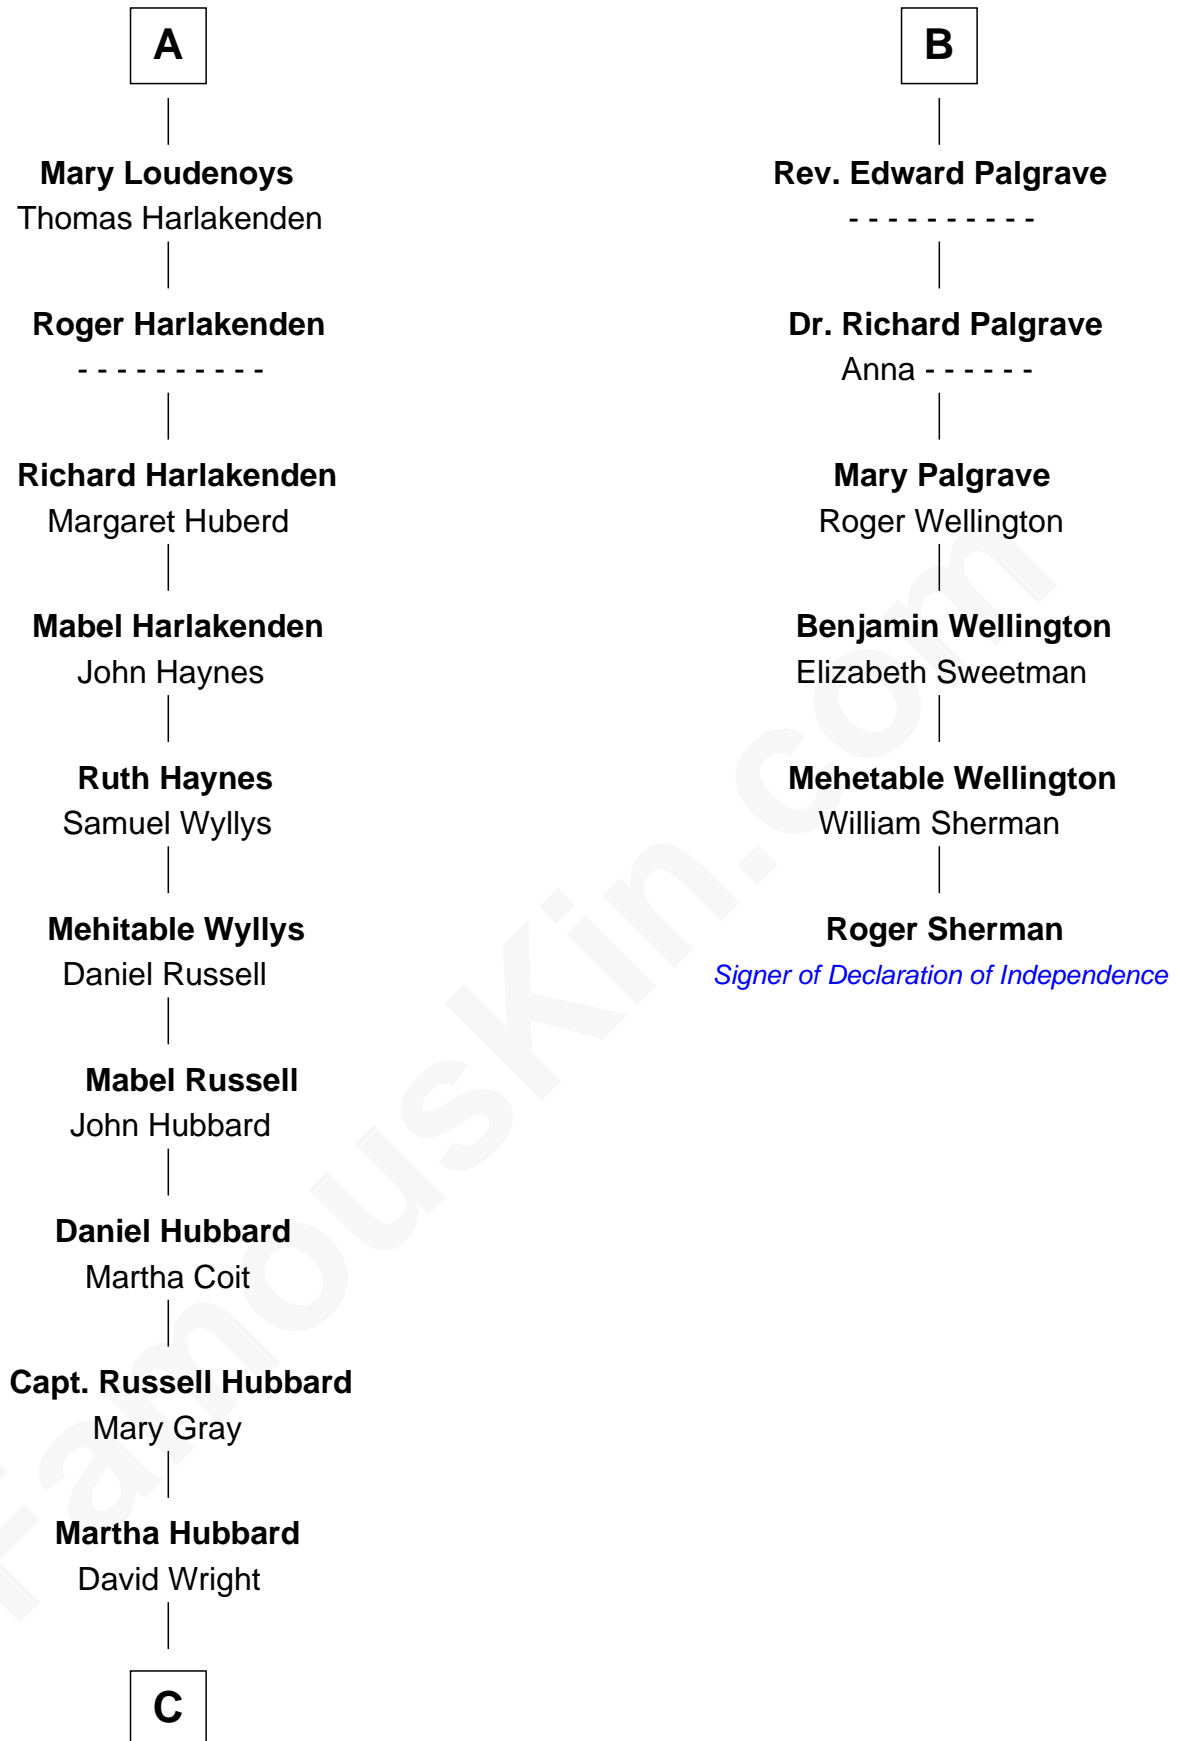

FamousKin.com
Relationship Chart of
Frank Lloyd Wright
American Architect

12th cousin 7 times removed of

Roger Sherman
Signer of the Declaration of Independence

C

—
Rev. David Wright

Abigail Goddard

—
William Carey Wright

Anna Lloyd Jones

—
Frank Lloyd Wright

American Architect

FamousKin.com