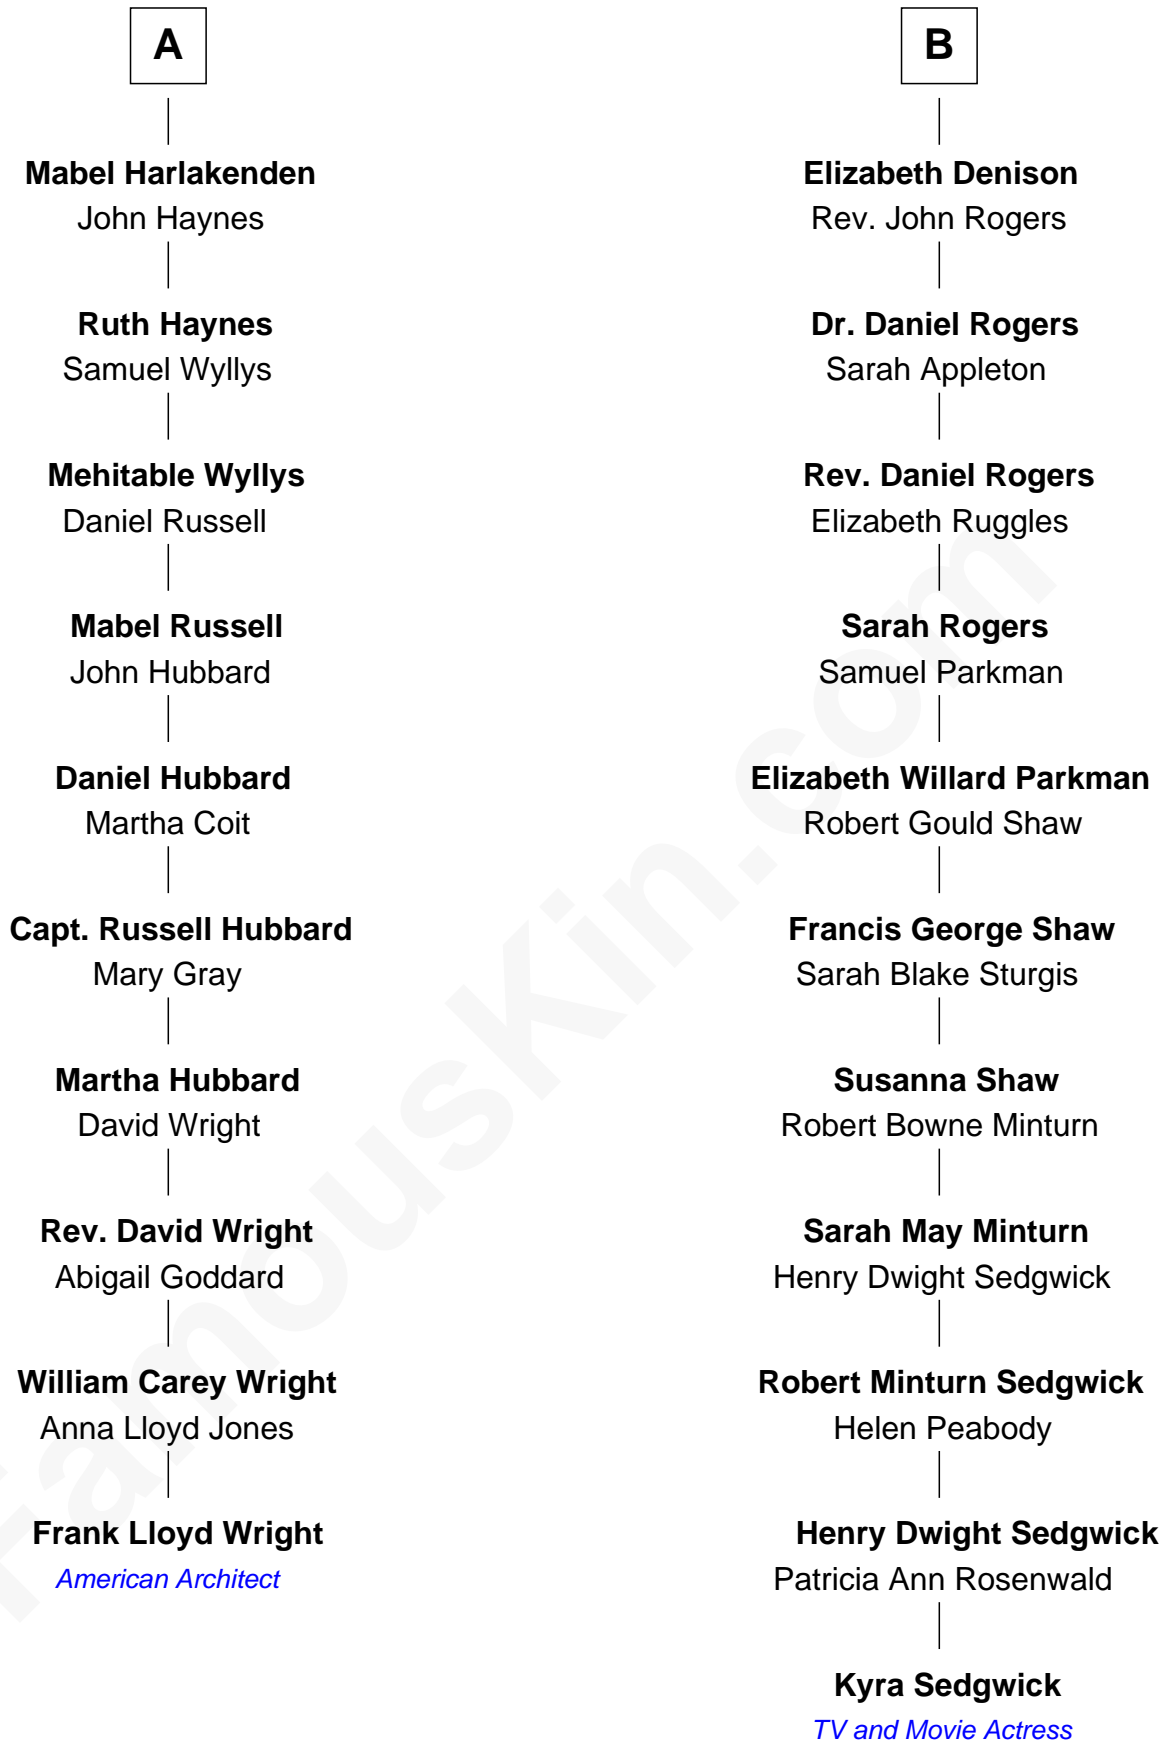

FamousKin.com

Relationship Chart of

Frank Lloyd Wright

American Architect

16th cousin 1 time removed of

Kyra Sedgwick
TV and Movie Actress

Kyra Sedgwick photo by [Angela George](#) (CC BY-SA 3.0)