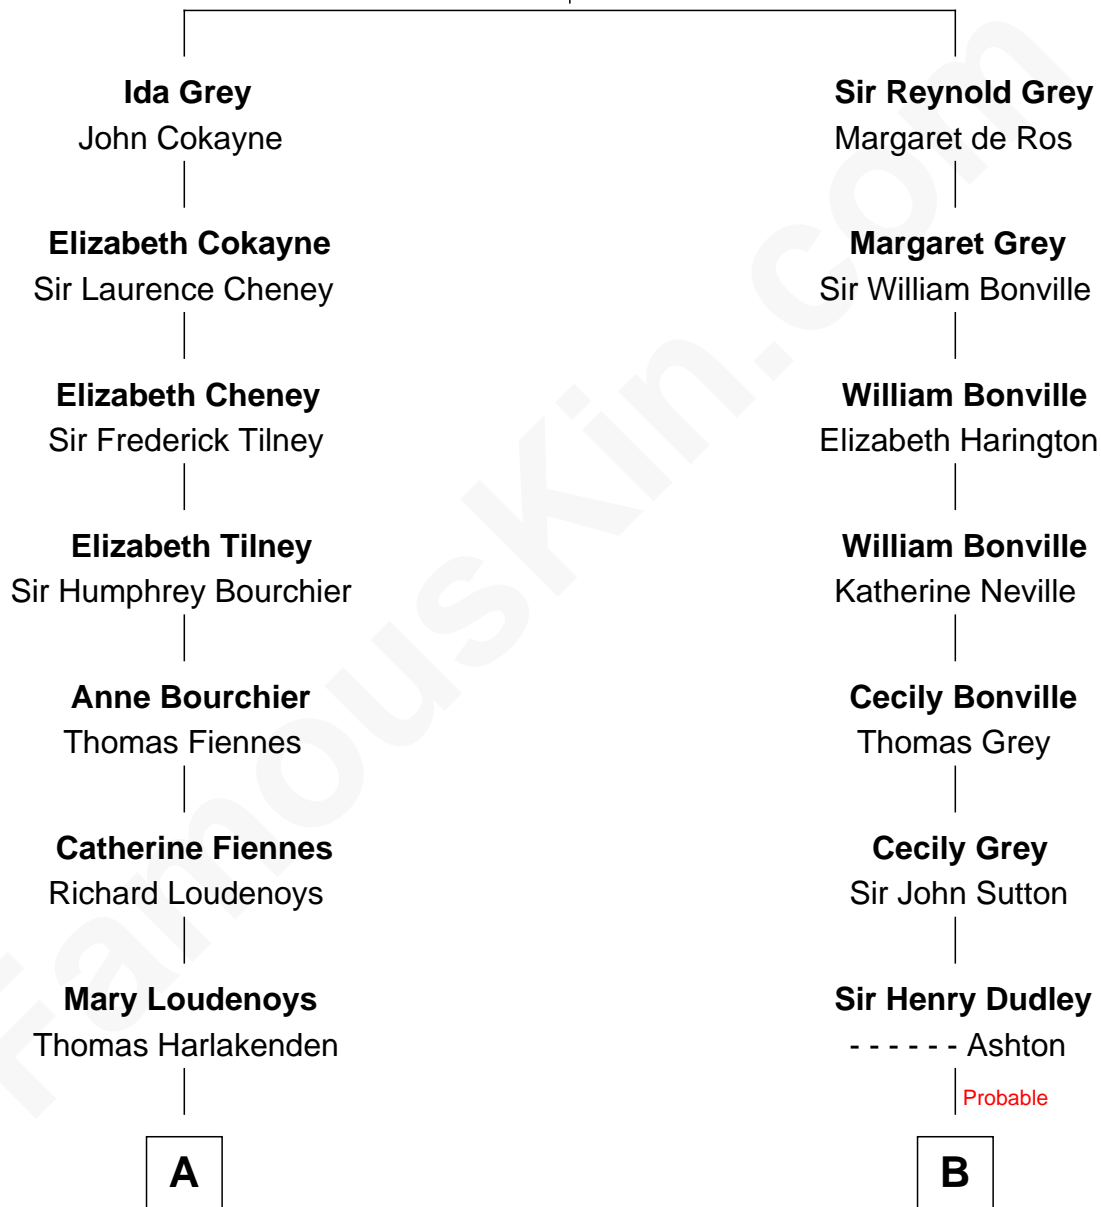

FamousKin.com

Relationship Chart of

Frank Lloyd Wright

American Architect

18th cousin 2 times removed of

Kyra Sedgwick
TV and Movie Actress

Sir Reynold de Grey
Eleanor le Strange

C

William Carey Wright

Anna Lloyd Jones

Frank Lloyd Wright

American Architect

D

Sarah May Minturn

Henry Dwight Sedgwick

Robert Minturn Sedgwick