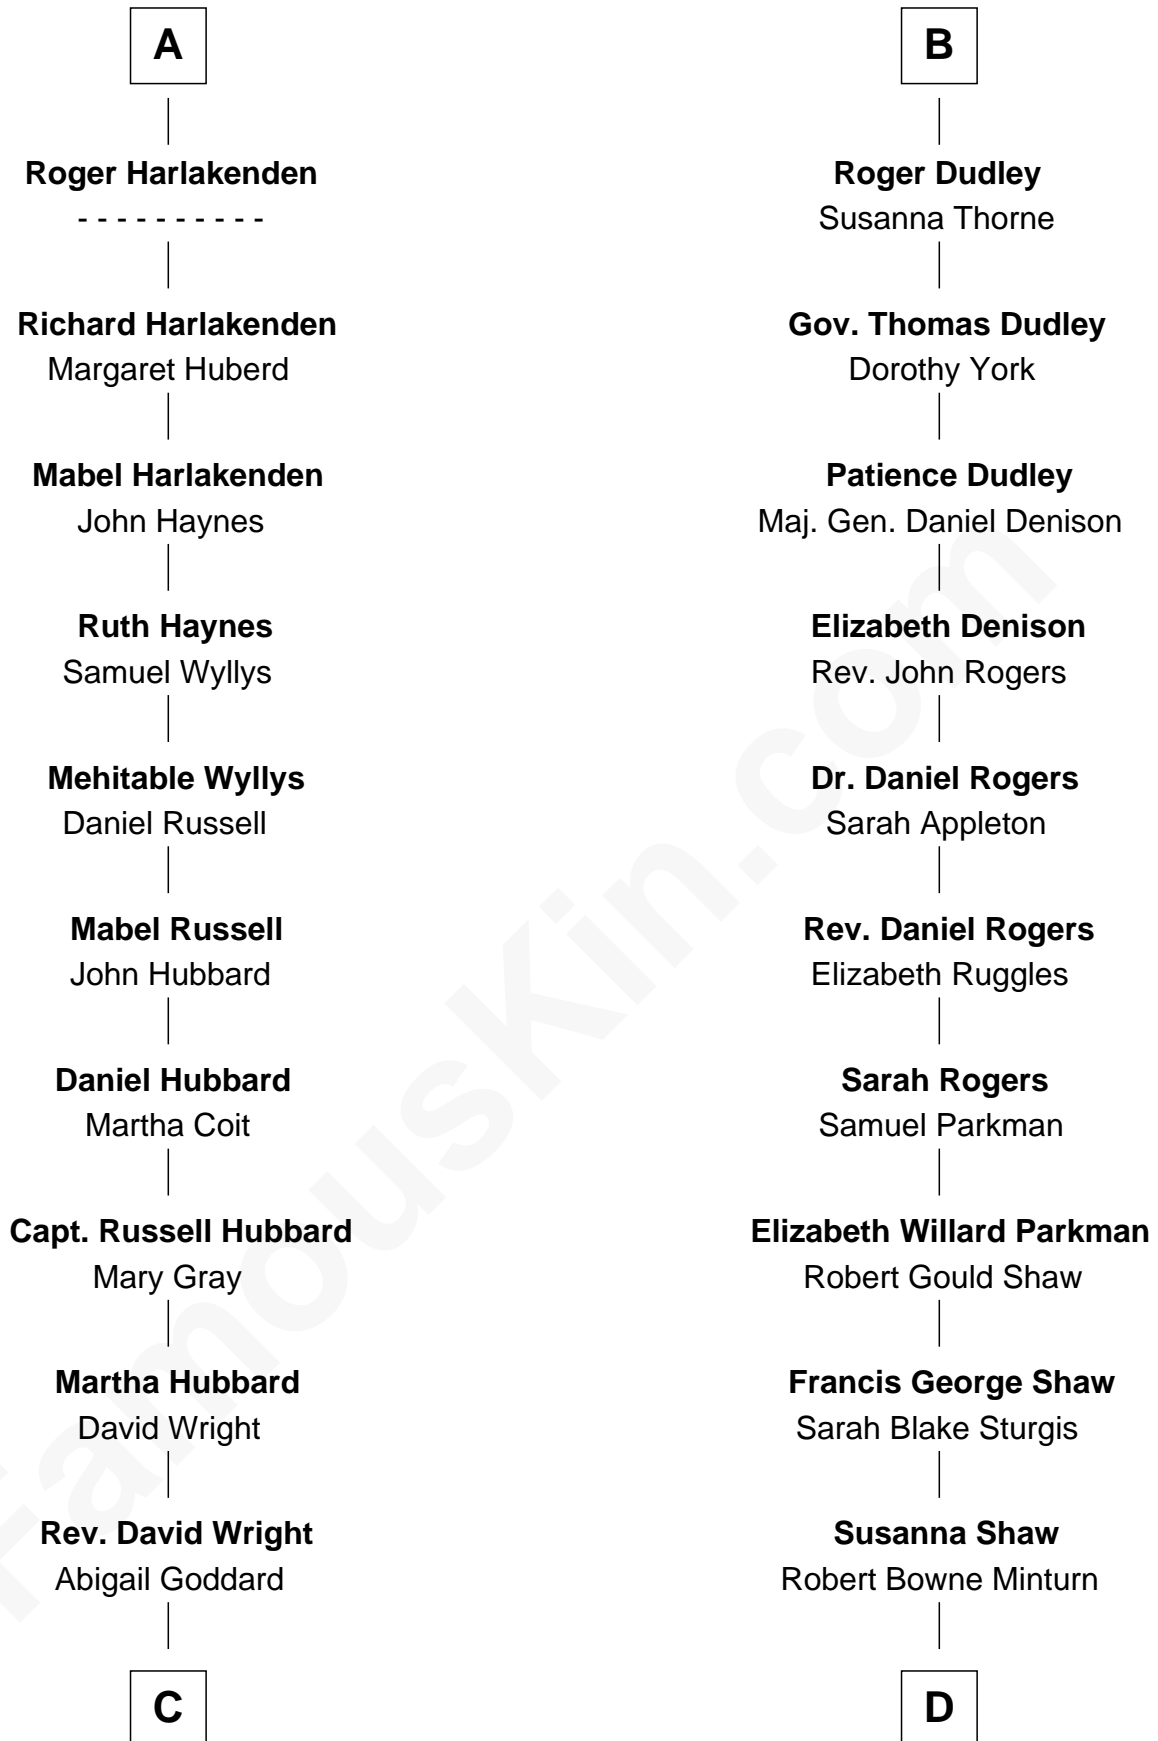

FamousKin.com

Relationship Chart of

Frank Lloyd Wright

American Architect

18th cousin 2 times removed of

Kyra Sedgwick
TV and Movie Actress

Sir Reynold de Grey
Eleanor le Strange

C

William Carey Wright

Anna Lloyd Jones

Frank Lloyd Wright

American Architect

D

Sarah May Minturn

Henry Dwight Sedgwick

Robert Minturn Sedgwick