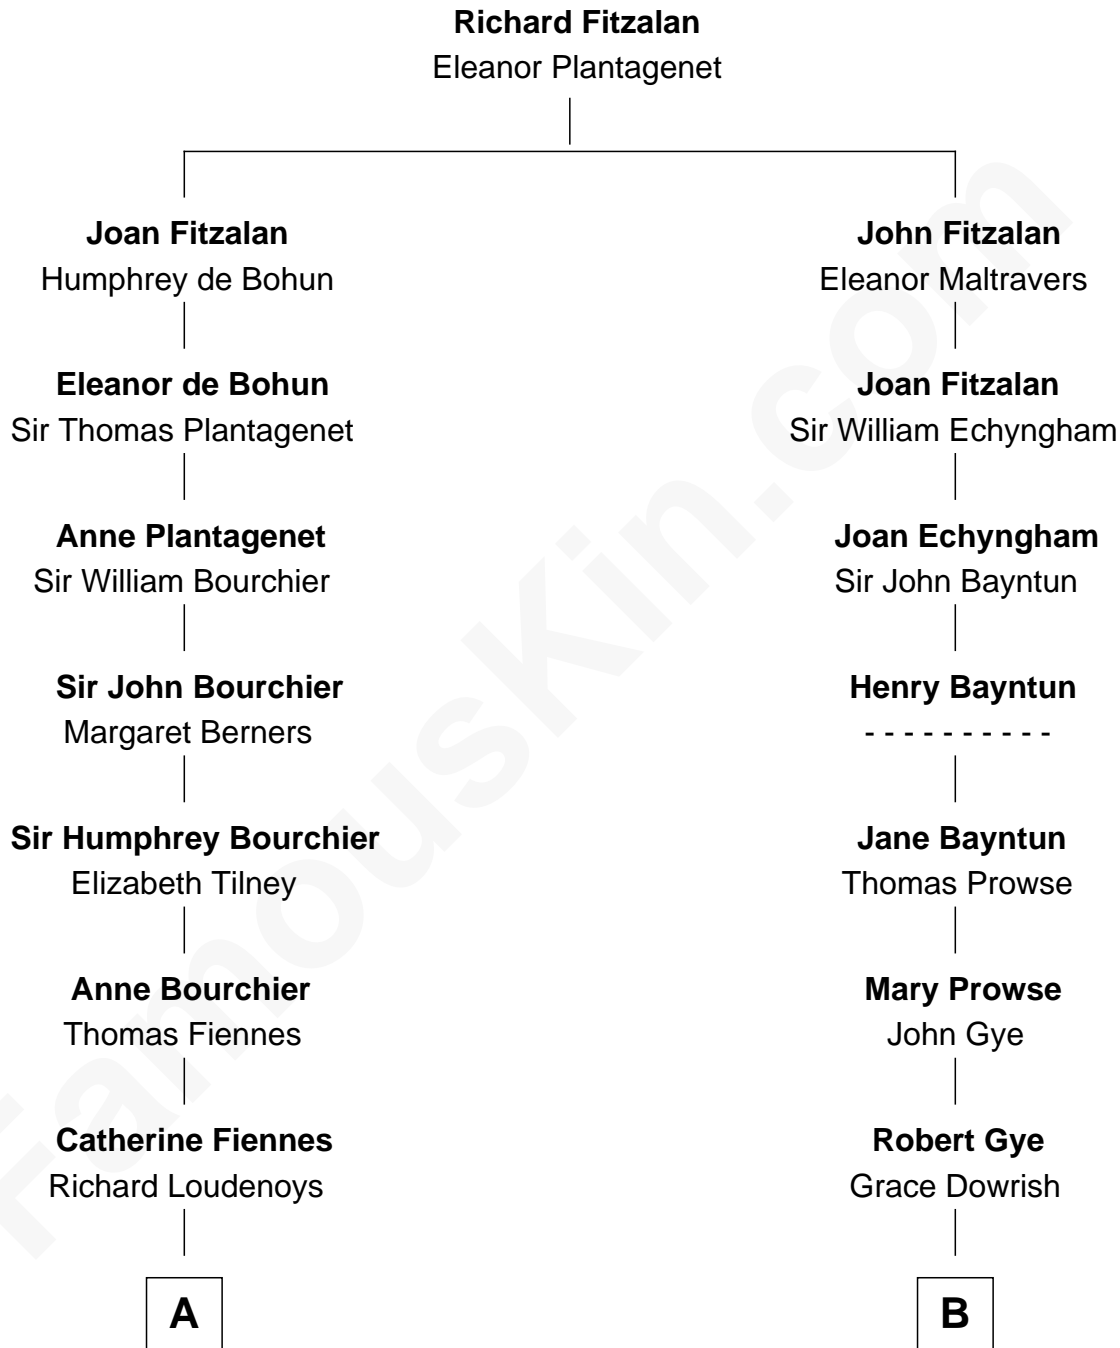

FamousKin.com
Relationship Chart of
Frank Lloyd Wright
American Architect

18th cousin 1 time removed of

Kyra Sedgwick
TV and Movie Actress

FamousKin.com