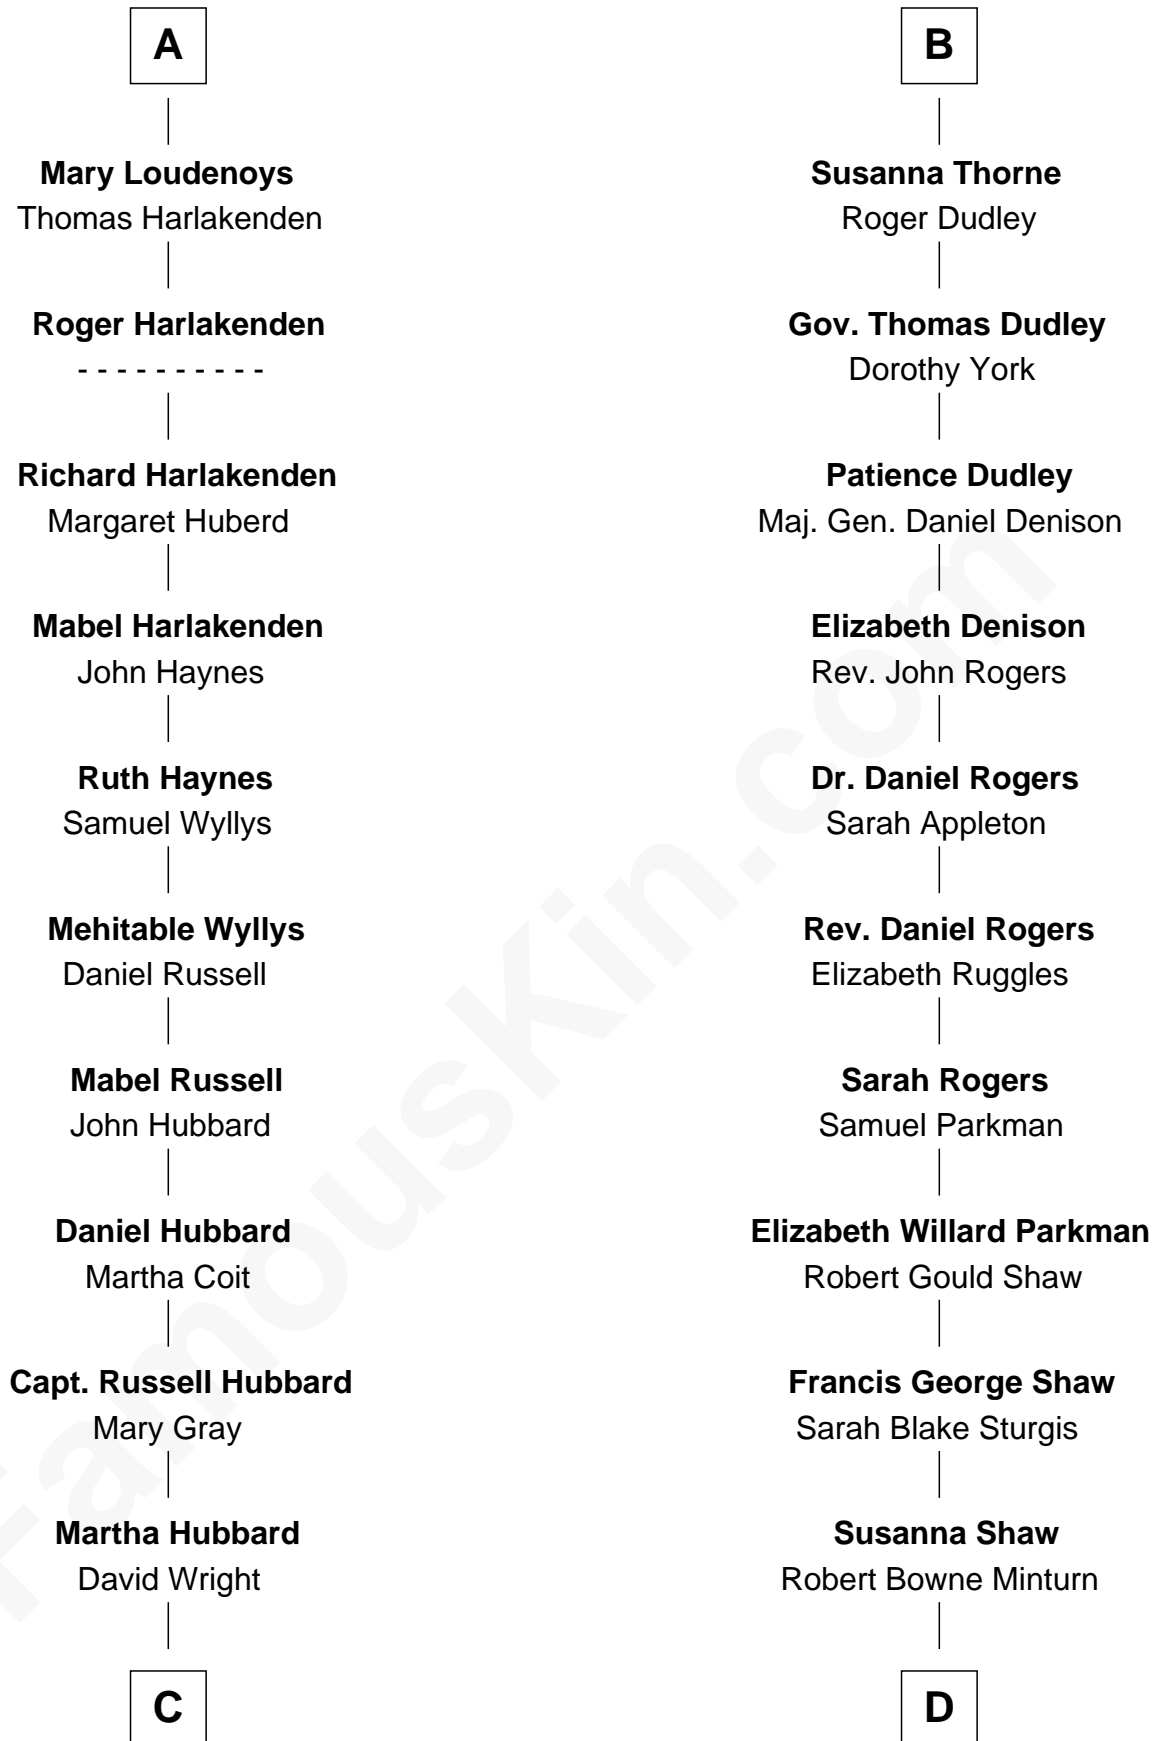

FamousKin.com
Relationship Chart of
Frank Lloyd Wright
American Architect

19th cousin 1 time removed of

Kyra Sedgwick
TV and Movie Actress

C

Rev. David Wright

Abigail Goddard

William Carey Wright

Anna Lloyd Jones

Frank Lloyd Wright

American Architect

D

Sarah May Minturn

Henry Dwight Sedgwick

Robert Minturn Sedgwick

Helen Peabody

Henry Dwight Sedgwick