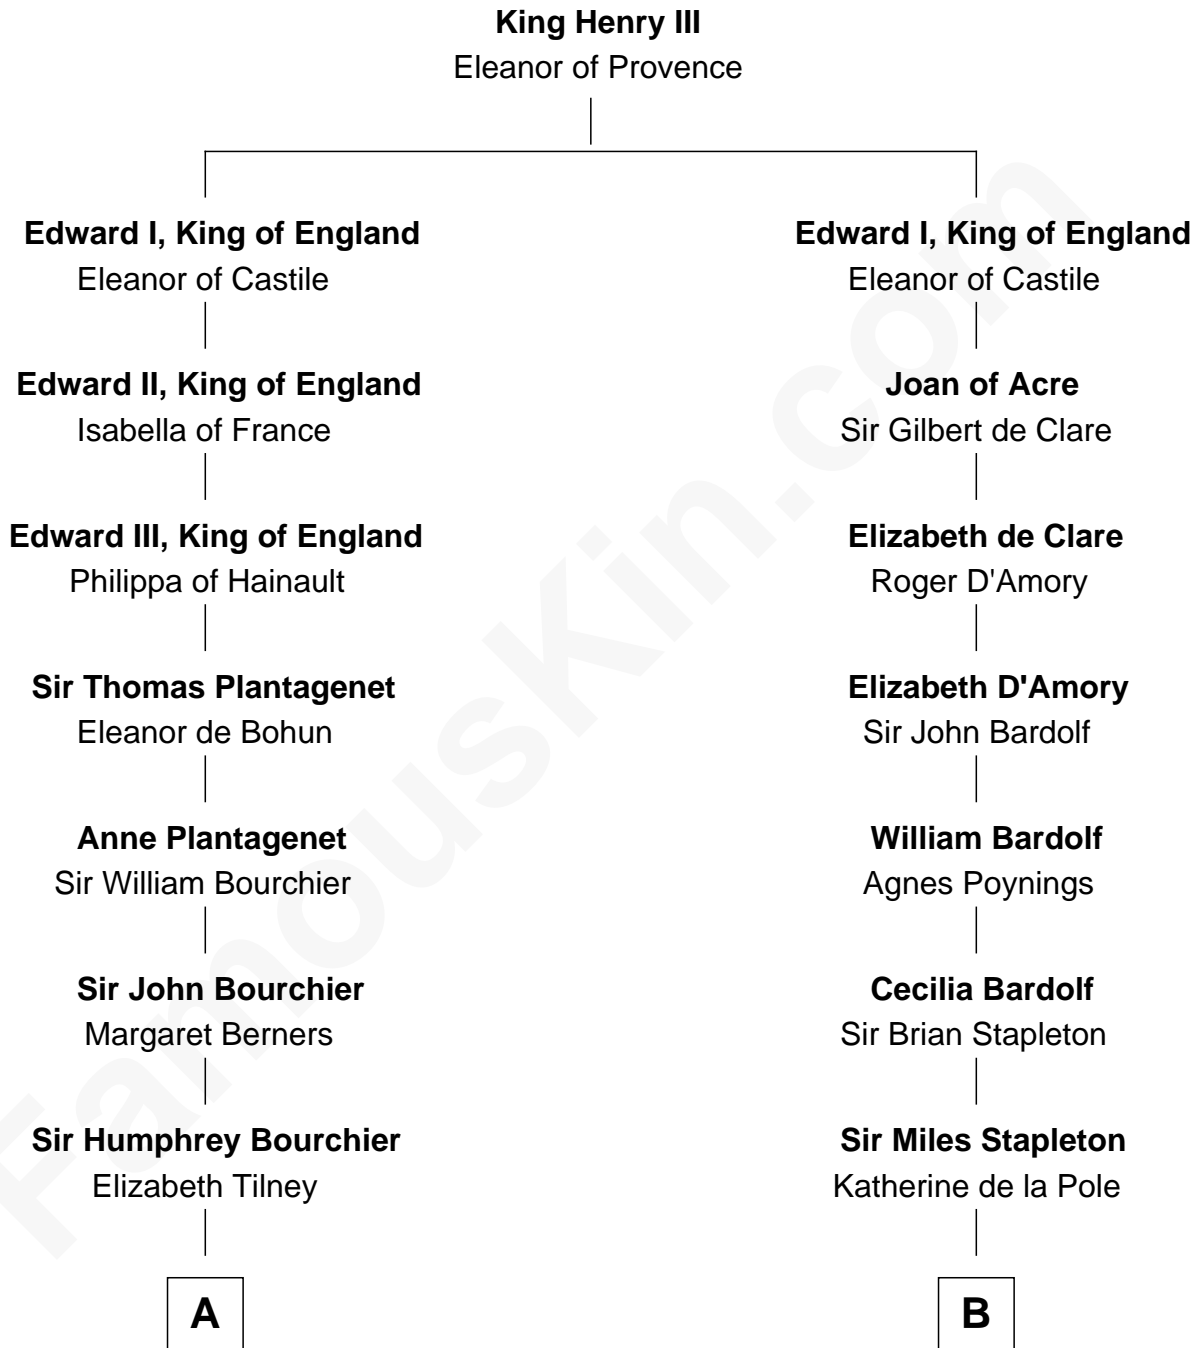

**FamousKin.com**  
**Relationship Chart of**  
**Frank Lloyd Wright**  
*American Architect*

17th cousin 4 times removed of

**Fletcher Christian**  
*Leader of the mutiny on the Bounty*

**C**

—  
**Capt. Russell Hubbard**

Mary Gray

—  
**Martha Hubbard**

David Wright

—  
**Rev. David Wright**

Abigail Goddard

—  
**William Carey Wright**

Anna Lloyd Jones

—  
**Frank Lloyd Wright**