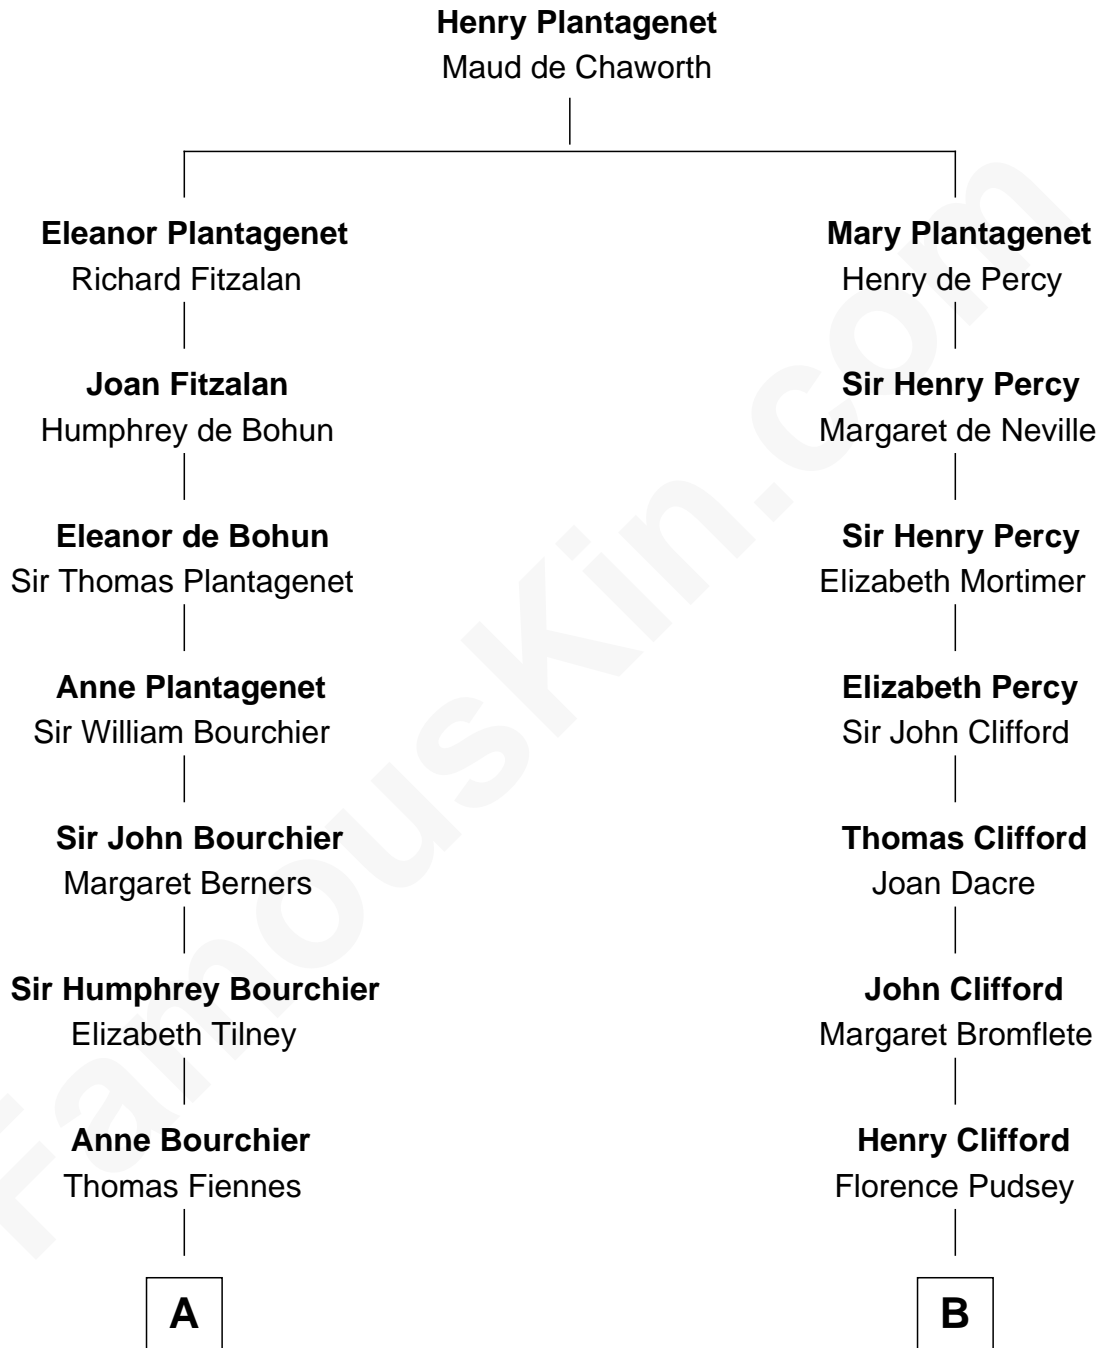

**FamousKin.com**  
**Relationship Chart of**  
**Frank Lloyd Wright**  
*American Architect*

16th cousin 4 times removed of

**Fletcher Christian**  
*Leader of the mutiny on the Bounty*

**C**

—  
**Martha Hubbard**

David Wright

—  
**Rev. David Wright**

Abigail Goddard

—  
**William Carey Wright**

Anna Lloyd Jones

—  
**Frank Lloyd Wright**

*American Architect*

FamousKin.com