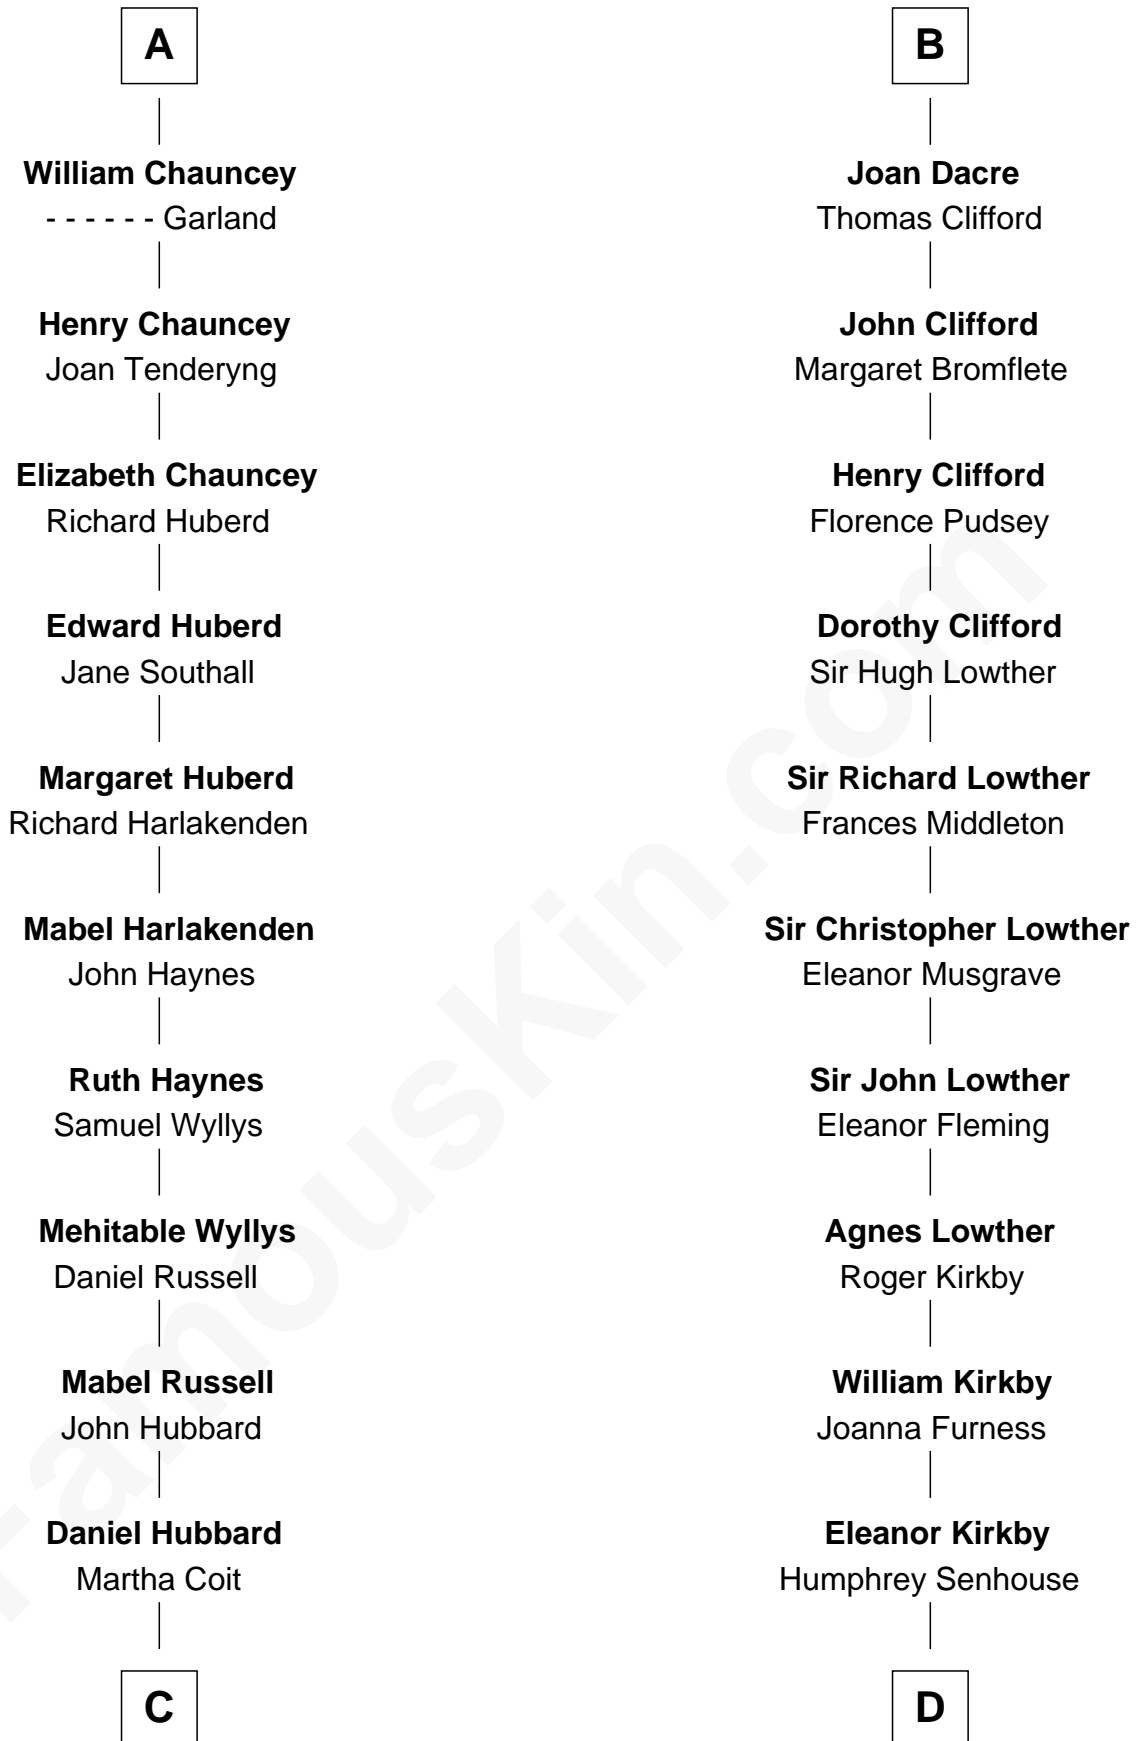

FamousKin.com
Relationship Chart of
Frank Lloyd Wright
American Architect

19th cousin 2 times removed of
Fletcher Christian
Leader of the mutiny on the Bounty

C

Capt. Russell Hubbard

Mary Gray

Martha Hubbard

Bridget Senhouse

John Christian

Charles Christian

Anne Dixon

Fletcher Christian

Leader of the mutiny on the Bounty