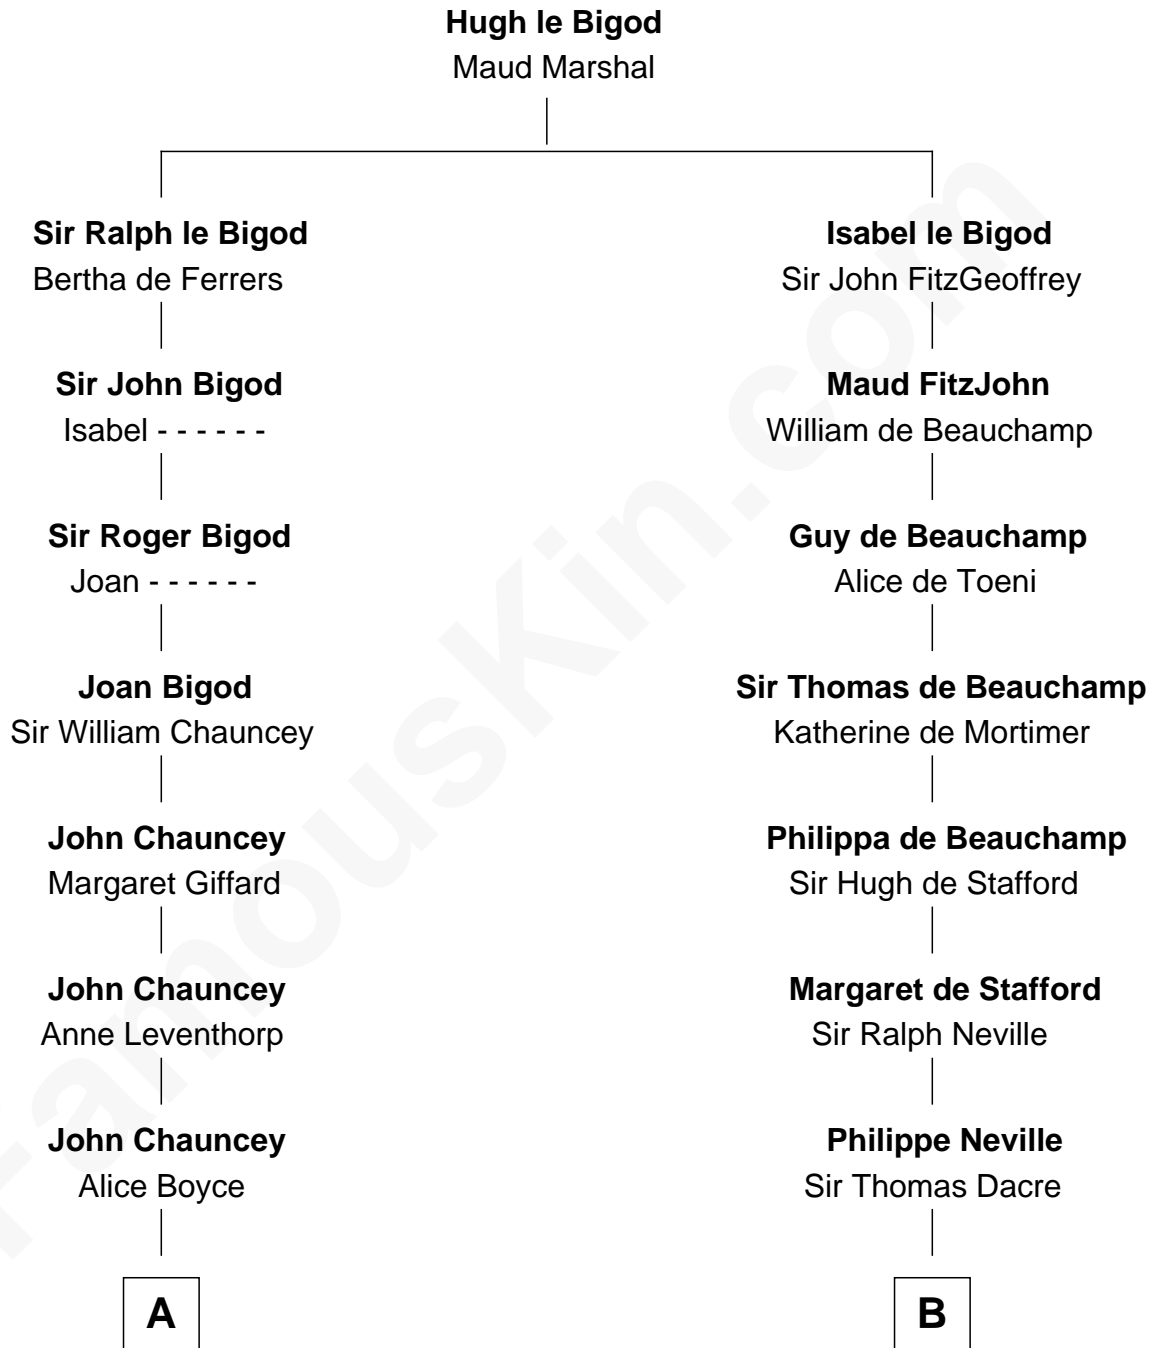

FamousKin.com
Relationship Chart of
Frank Lloyd Wright
American Architect

19th cousin 2 times removed of
Fletcher Christian
Leader of the mutiny on the Bounty

C

Capt. Russell Hubbard

Mary Gray

Martha Hubbard

Bridget Senhouse

John Christian

Charles Christian

Anne Dixon

Fletcher Christian

Leader of the mutiny on the Bounty