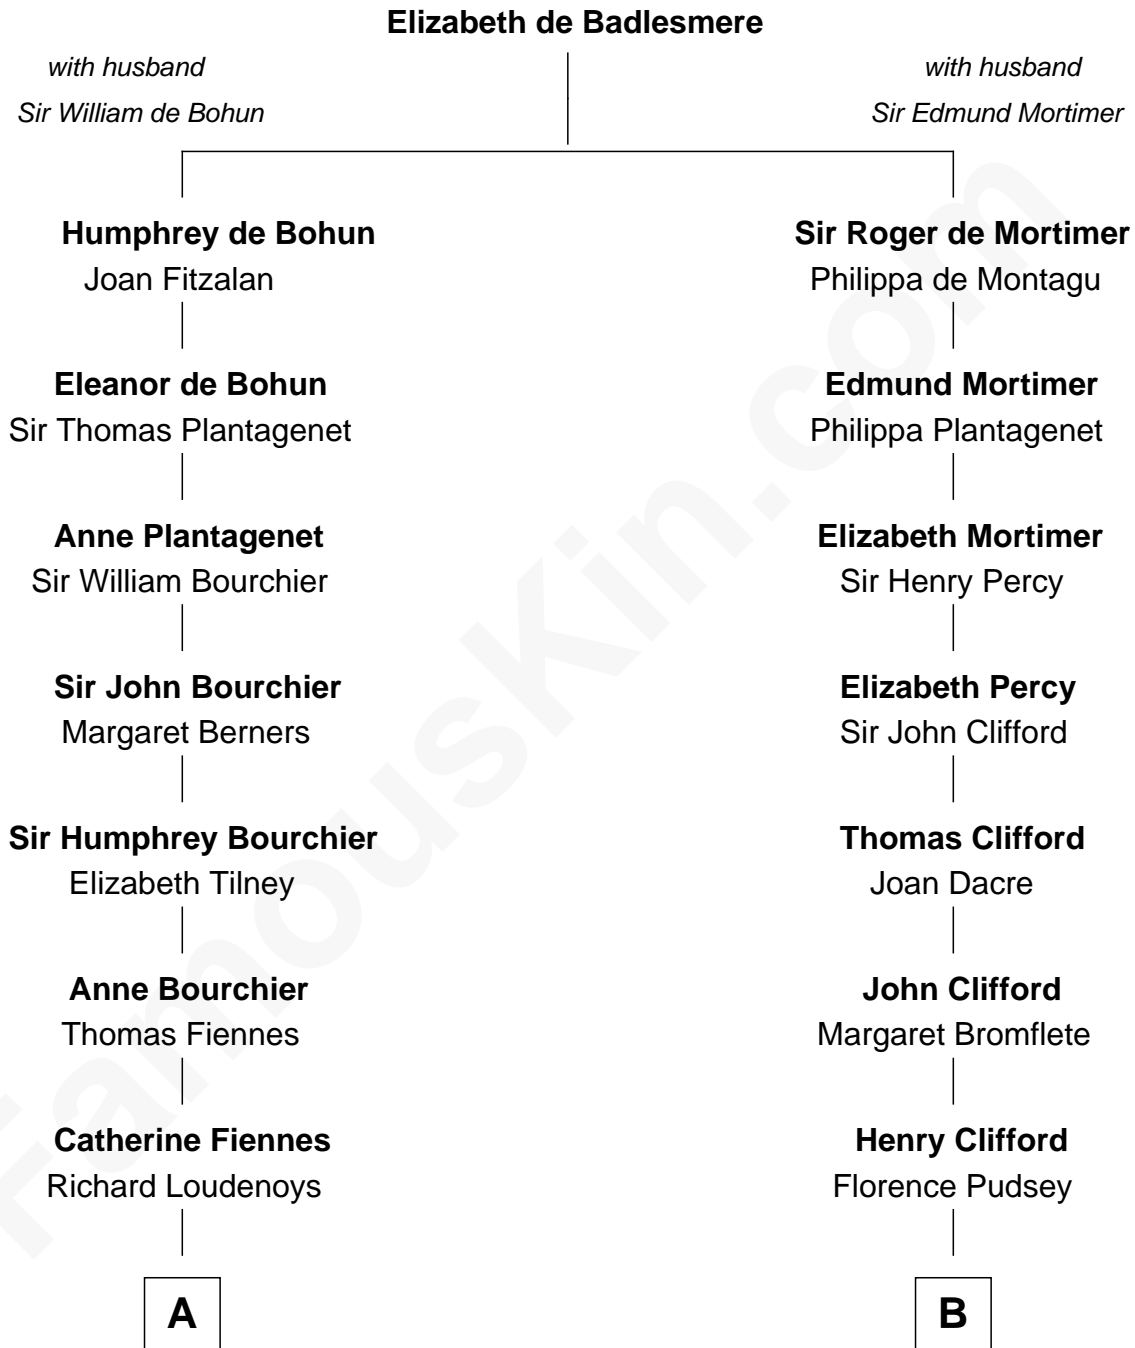

FamousKin.com

Relationship Chart of

Frank Lloyd Wright

American Architect

16th cousin 3 times removed of

Fletcher Christian
Leader of the mutiny on the Bounty

C

—
Rev. David Wright

Abigail Goddard

—
William Carey Wright

Anna Lloyd Jones

—
Frank Lloyd Wright

American Architect

FamousKin.com