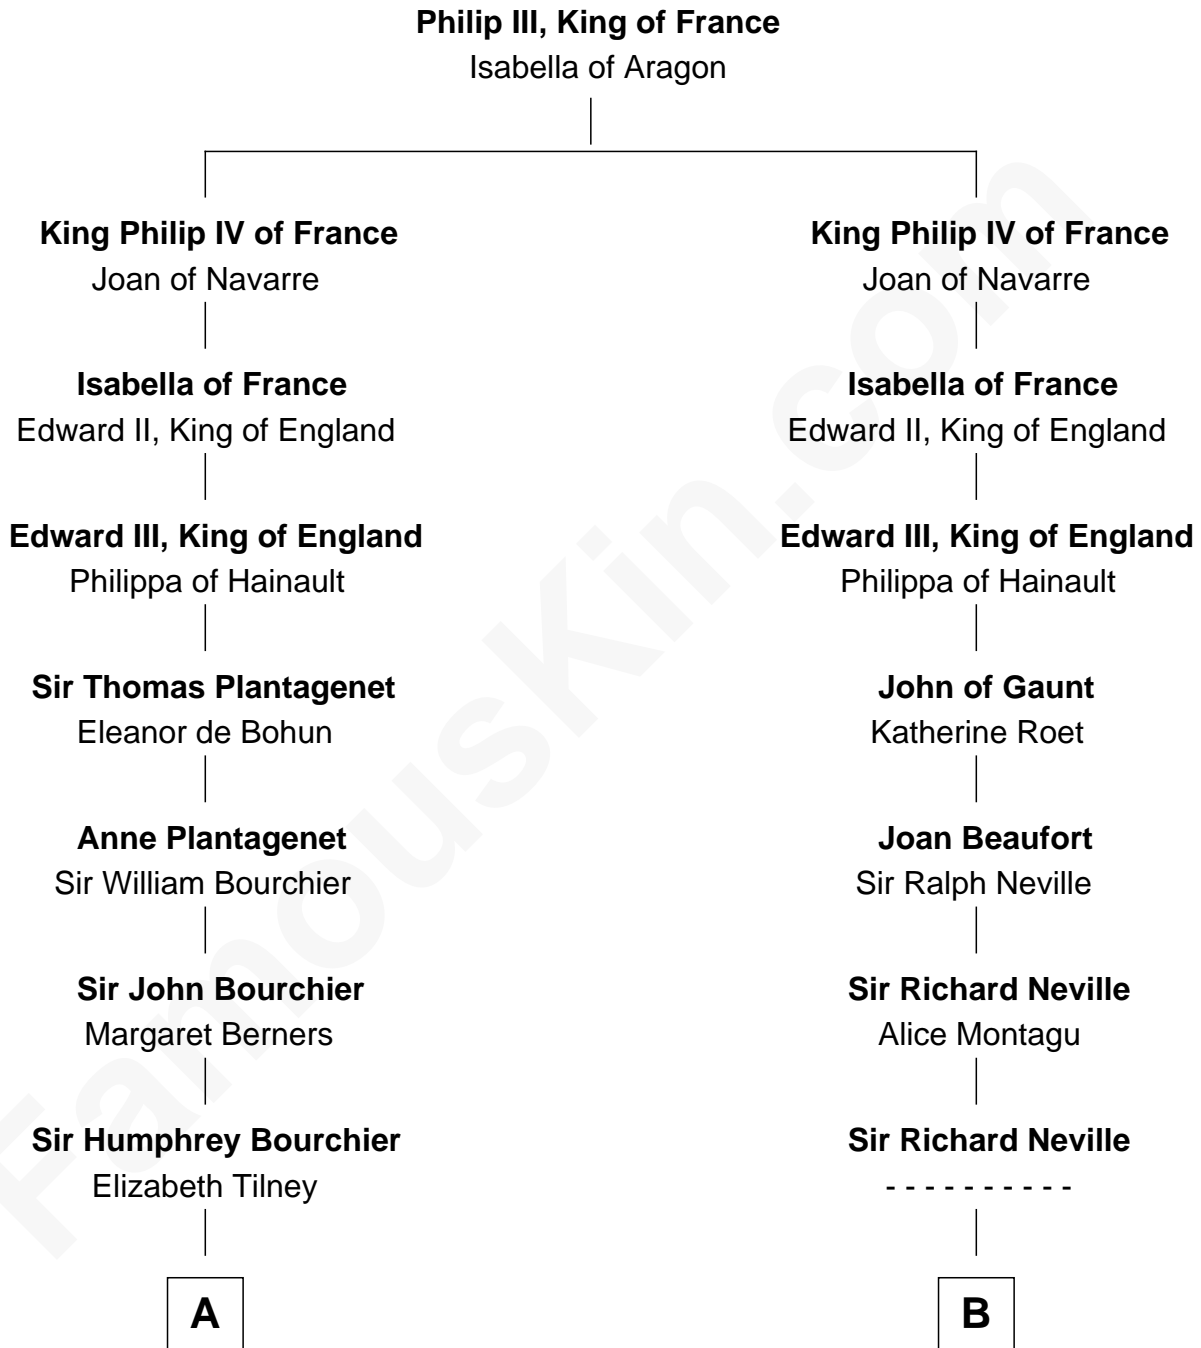

FamousKin.com
Relationship Chart of
Frank Lloyd Wright
American Architect

17th cousin 4 times removed of
Fletcher Christian
Leader of the mutiny on the Bounty

FamousKin.com