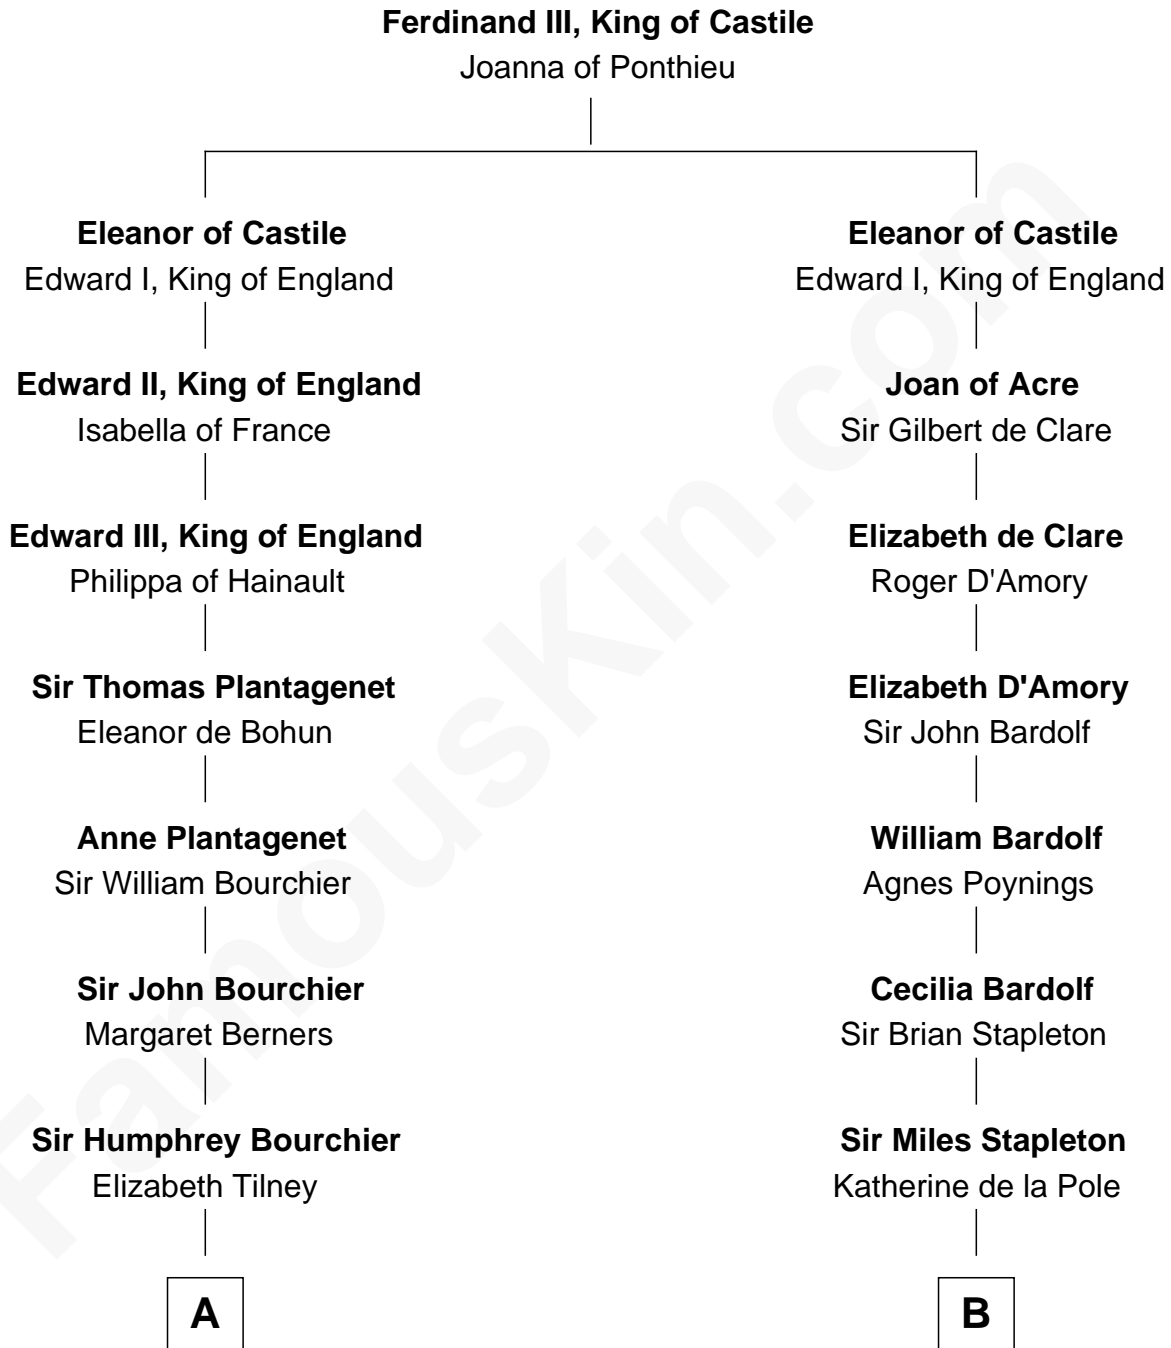

FamousKin.com
Relationship Chart of
Frank Lloyd Wright
American Architect

17th cousin 4 times removed of

Fletcher Christian
Leader of the mutiny on the Bounty

C

—
Capt. Russell Hubbard

Mary Gray

—
Martha Hubbard