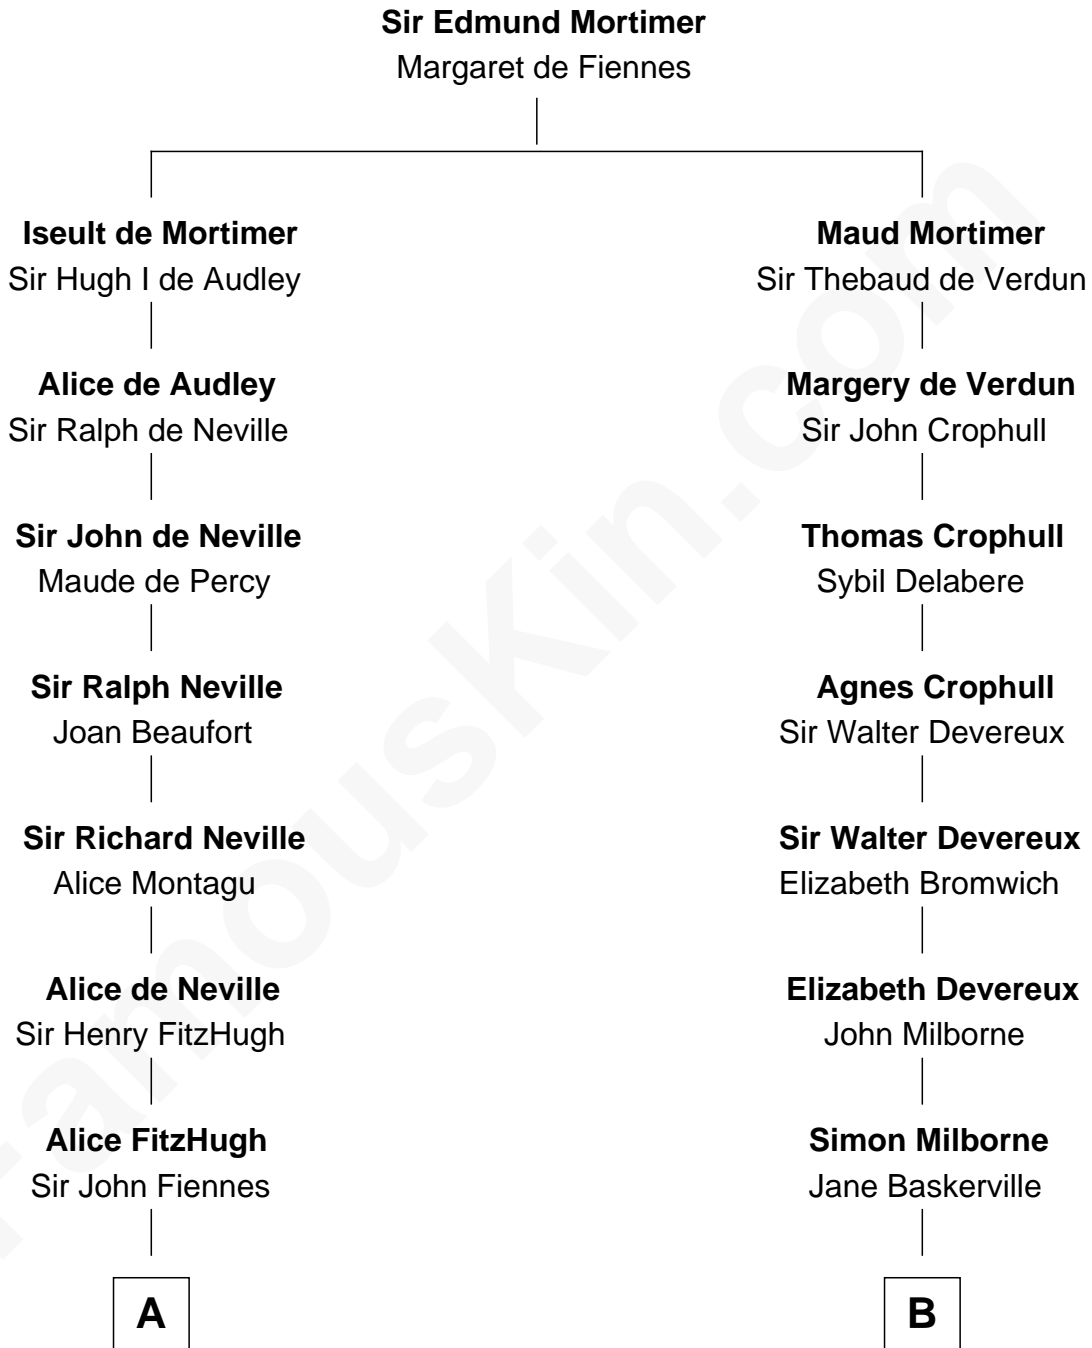

FamousKin.com
Relationship Chart of
Frank Lloyd Wright
American Architect

16th cousin 5 times removed of

Button Gwinnett
Signer of the Declaration of Independence

C

—
Capt. Russell Hubbard

Mary Gray

—
Martha Hubbard

David Wright

—
Rev. David Wright

Abigail Goddard

—
William Carey Wright

Anna Lloyd Jones

—
Frank Lloyd Wright

American Architect

FamousKin.com