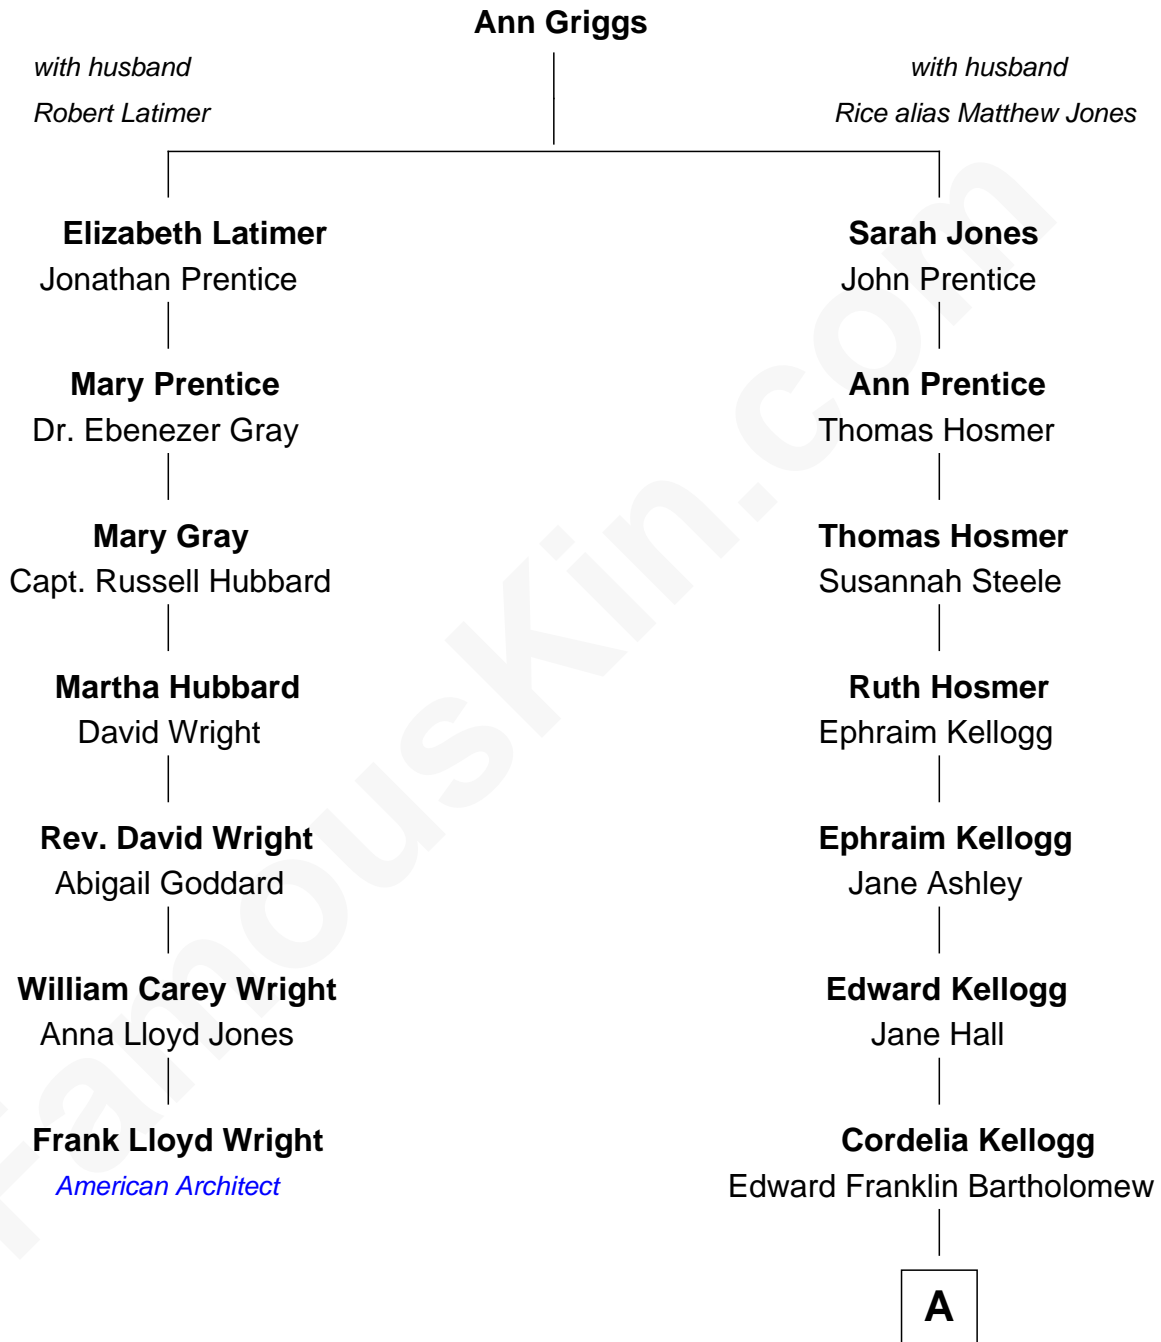

**FamousKin.com**  
**Relationship Chart of**  
**Frank Lloyd Wright**  
*American Architect*

6th cousin 4 times removed of

**Clint Eastwood**  
*TV & Film Actor and Director*

**A**

|  
**Sophia Aurelia Bartholomew**

Charles Claude Runner

|  
**Waldo Errol Runner**

Virginia May McClanahan

|  
**Margaret Ruth Runner**

Clinton Eastwood

|  
**Clint Eastwood**

*TV & Film Actor and Director*

FamousKin.com