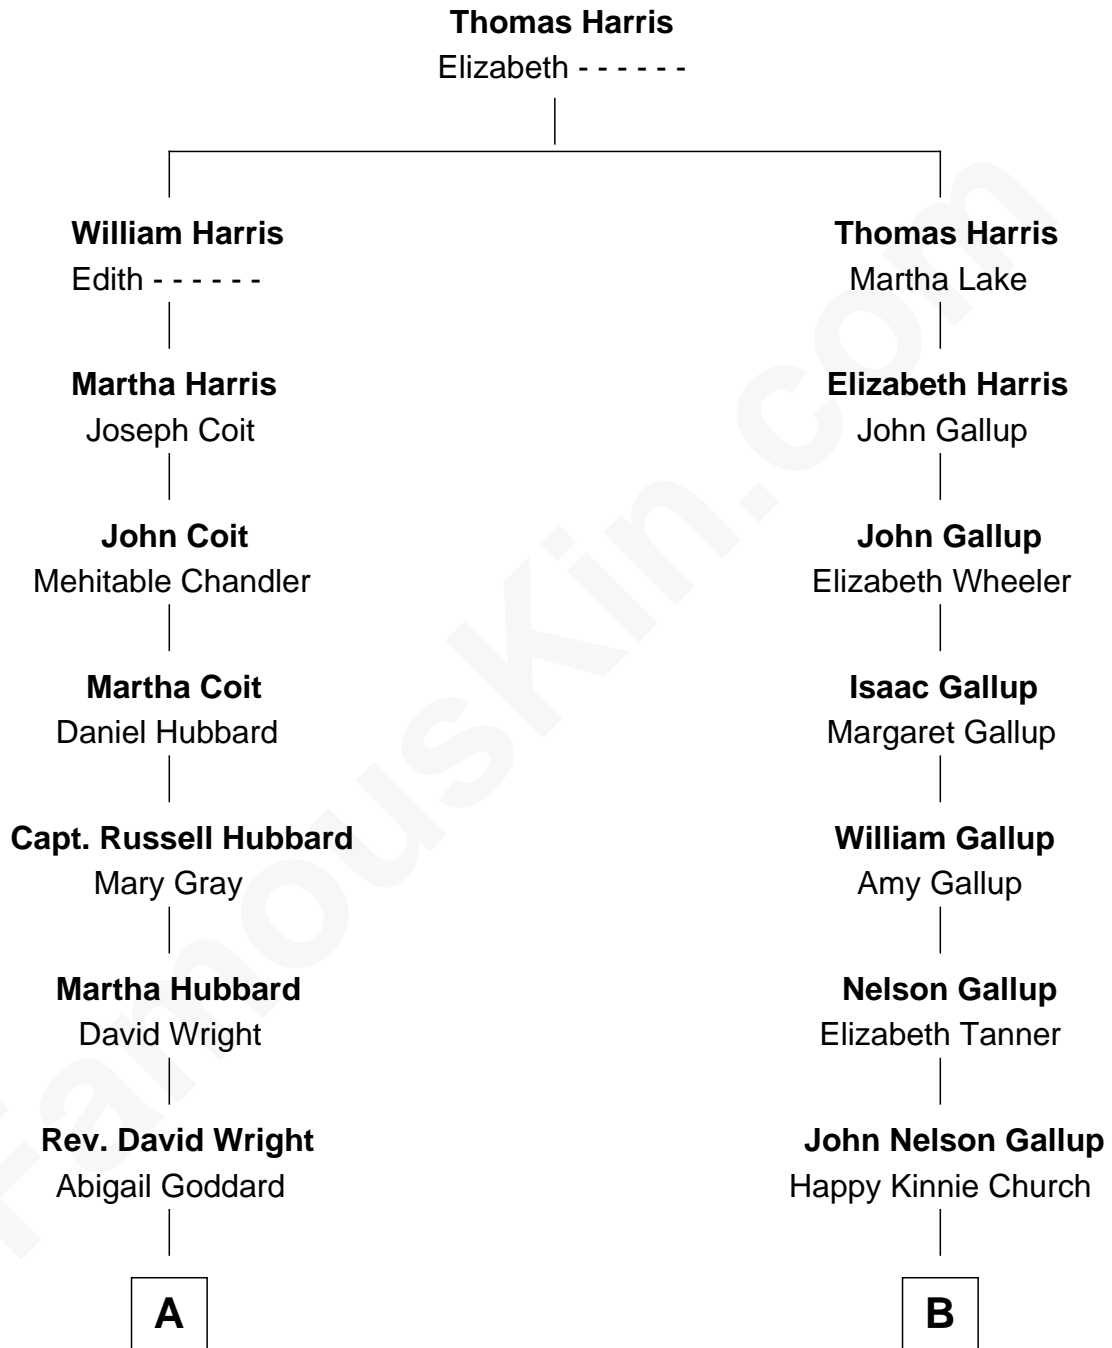

FamousKin.com Relationship Chart of

Frank Lloyd Wright

American Architect

8th cousin of

George Gallup

Inventor of the Gallup Poll

FamousKin.com