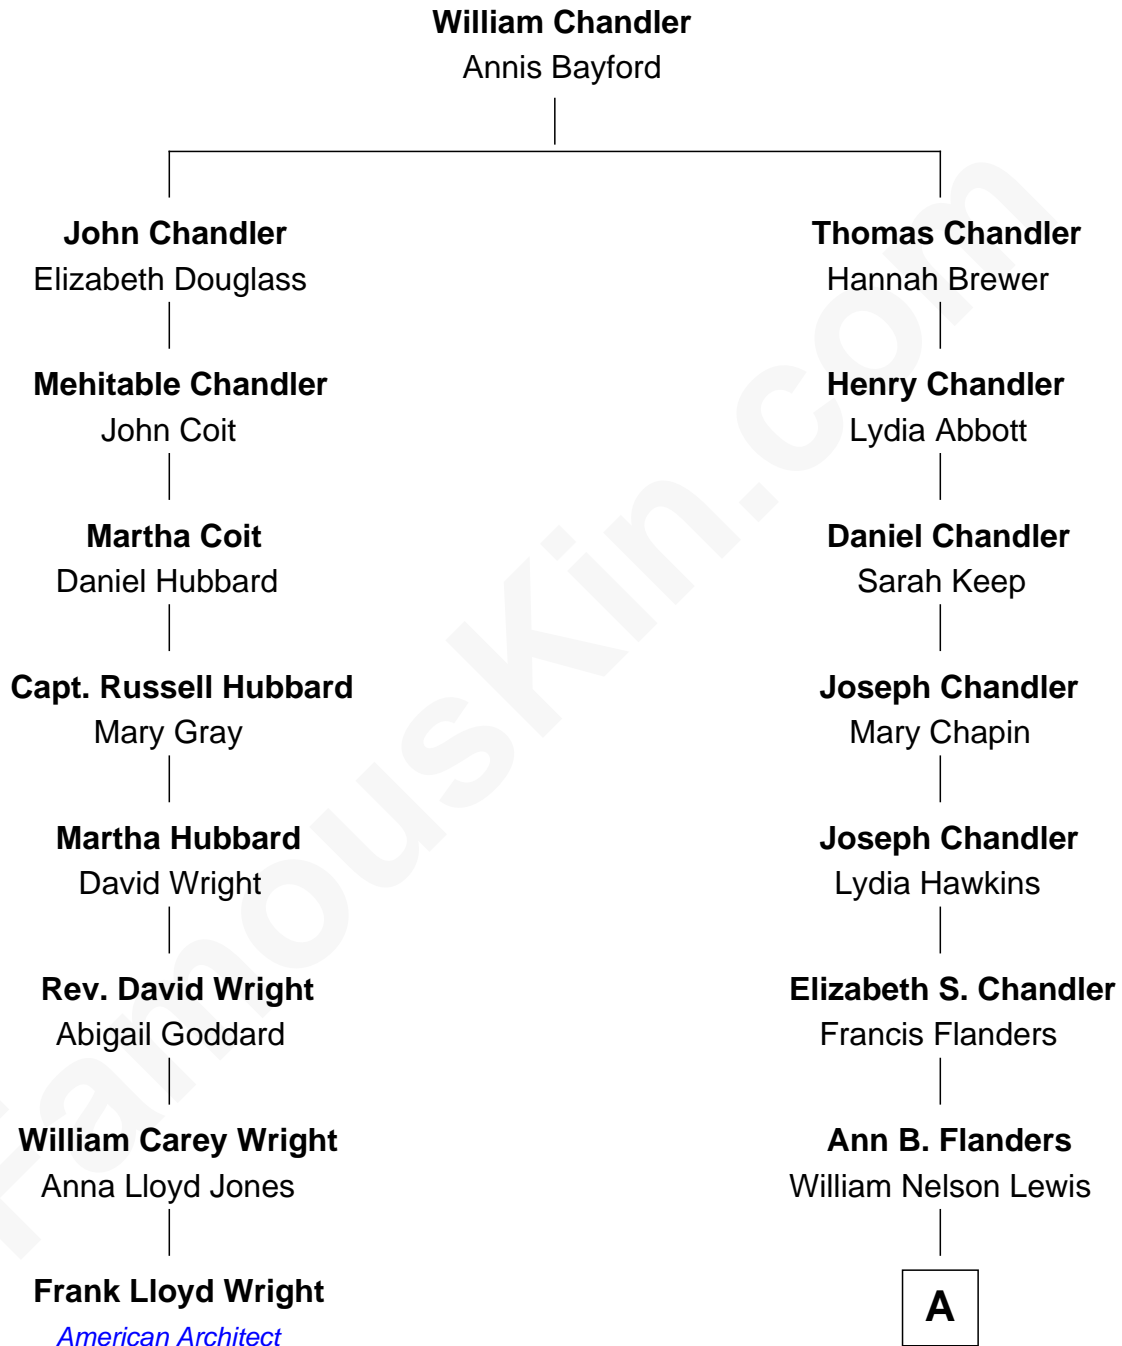

FamousKin.com
Relationship Chart of
Frank Lloyd Wright
American Architect

7th cousin 3 times removed of

Jackson Browne
Singer and Songwriter

A

Diantha Rose Lewis
Frederick William Browne

Clyde Nelson Browne
Edith Grace Wassum

Clyde Jack Browne
Beatrice Amanda Dahl

Jackson Browne
Singer and Songwriter