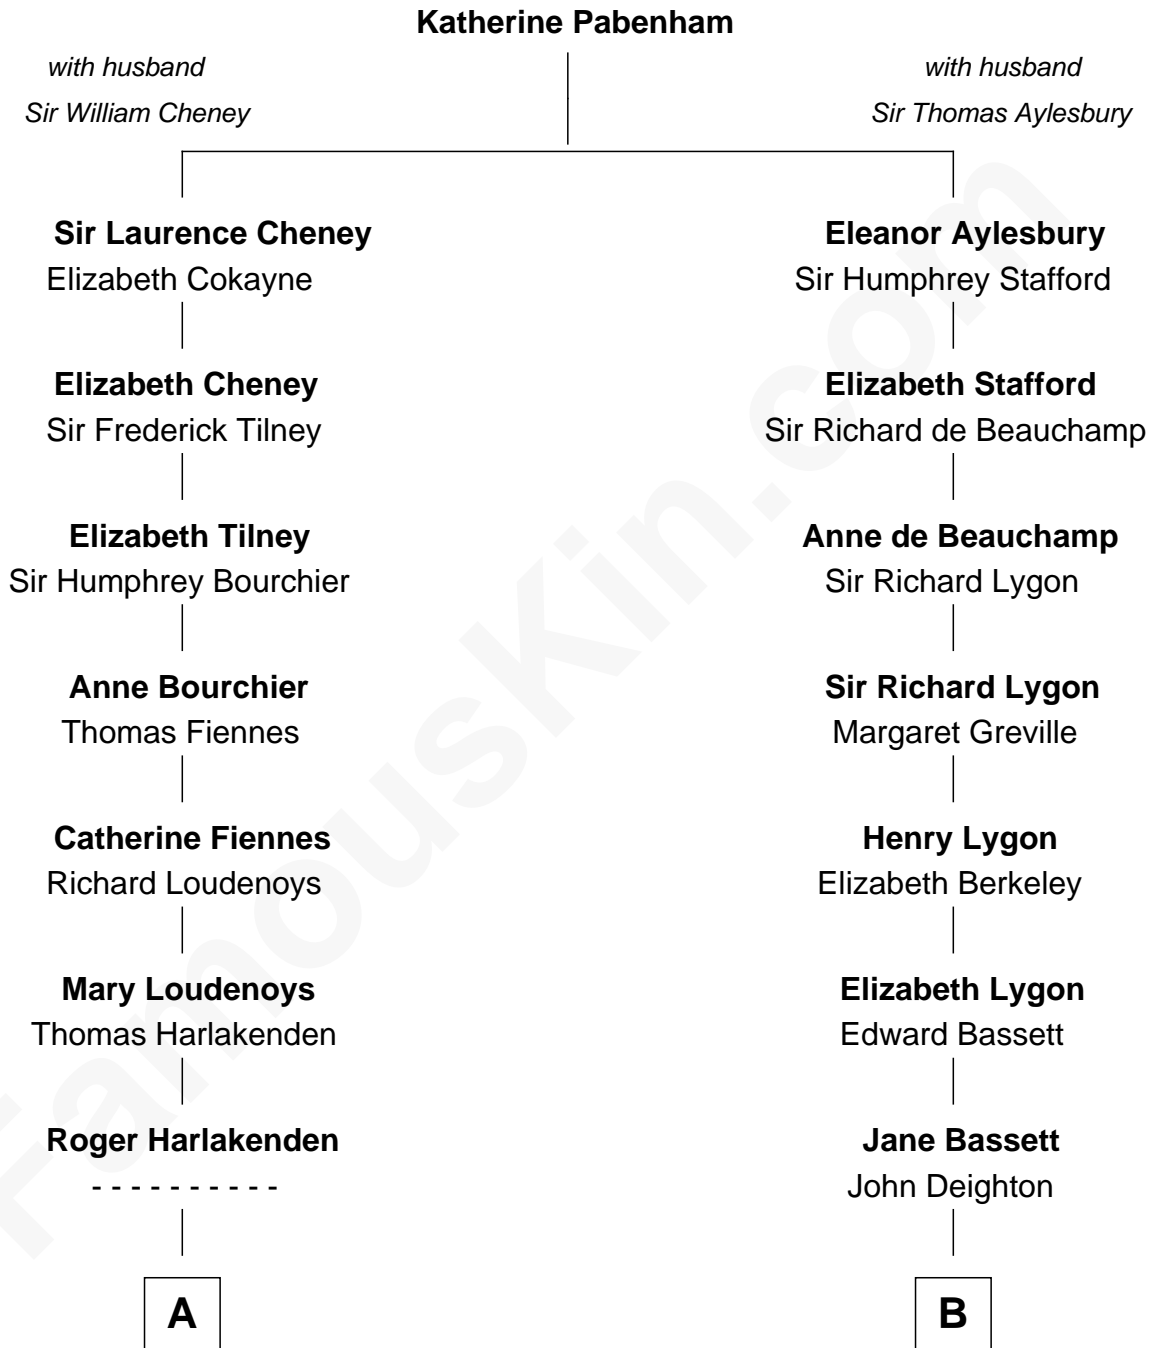

**FamousKin.com**  
**Relationship Chart of**  
**Frank Lloyd Wright**  
*American Architect*

17th cousin 2 times removed of  
**Michael Lookinland**  
*TV Actor*

**C**

**Orrin Paul Lookinland**

Madeline Tait

**Paul Russell Lookinland**

Karen Ruth McKinney

**Michael Lookinland**

*TV Actor*

FamousKin.com