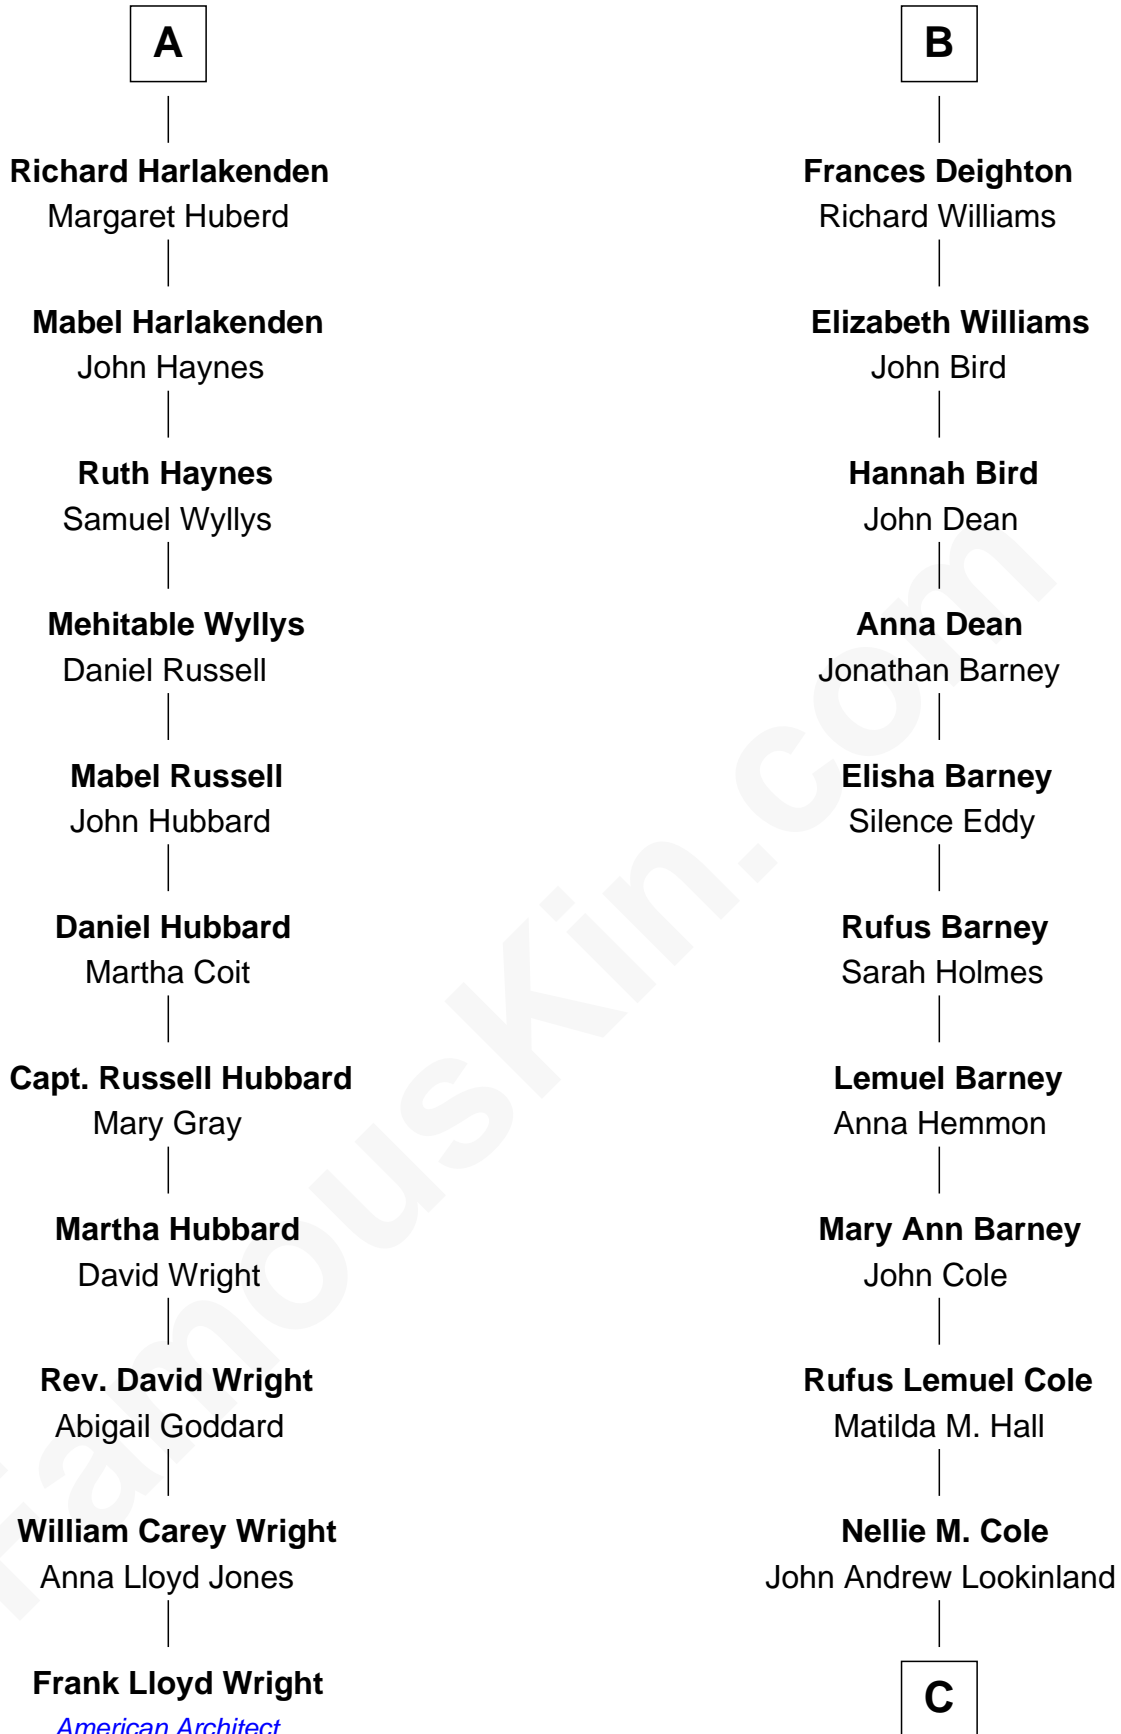

**FamousKin.com**  
**Relationship Chart of**  
**Frank Lloyd Wright**  
*American Architect*

17th cousin 2 times removed of  
**Michael Lookinland**  
*TV Actor*

**C**

**Orrin Paul Lookinland**

Madeline Tait

**Paul Russell Lookinland**

Karen Ruth McKinney

**Michael Lookinland**

*TV Actor*

FamousKin.com