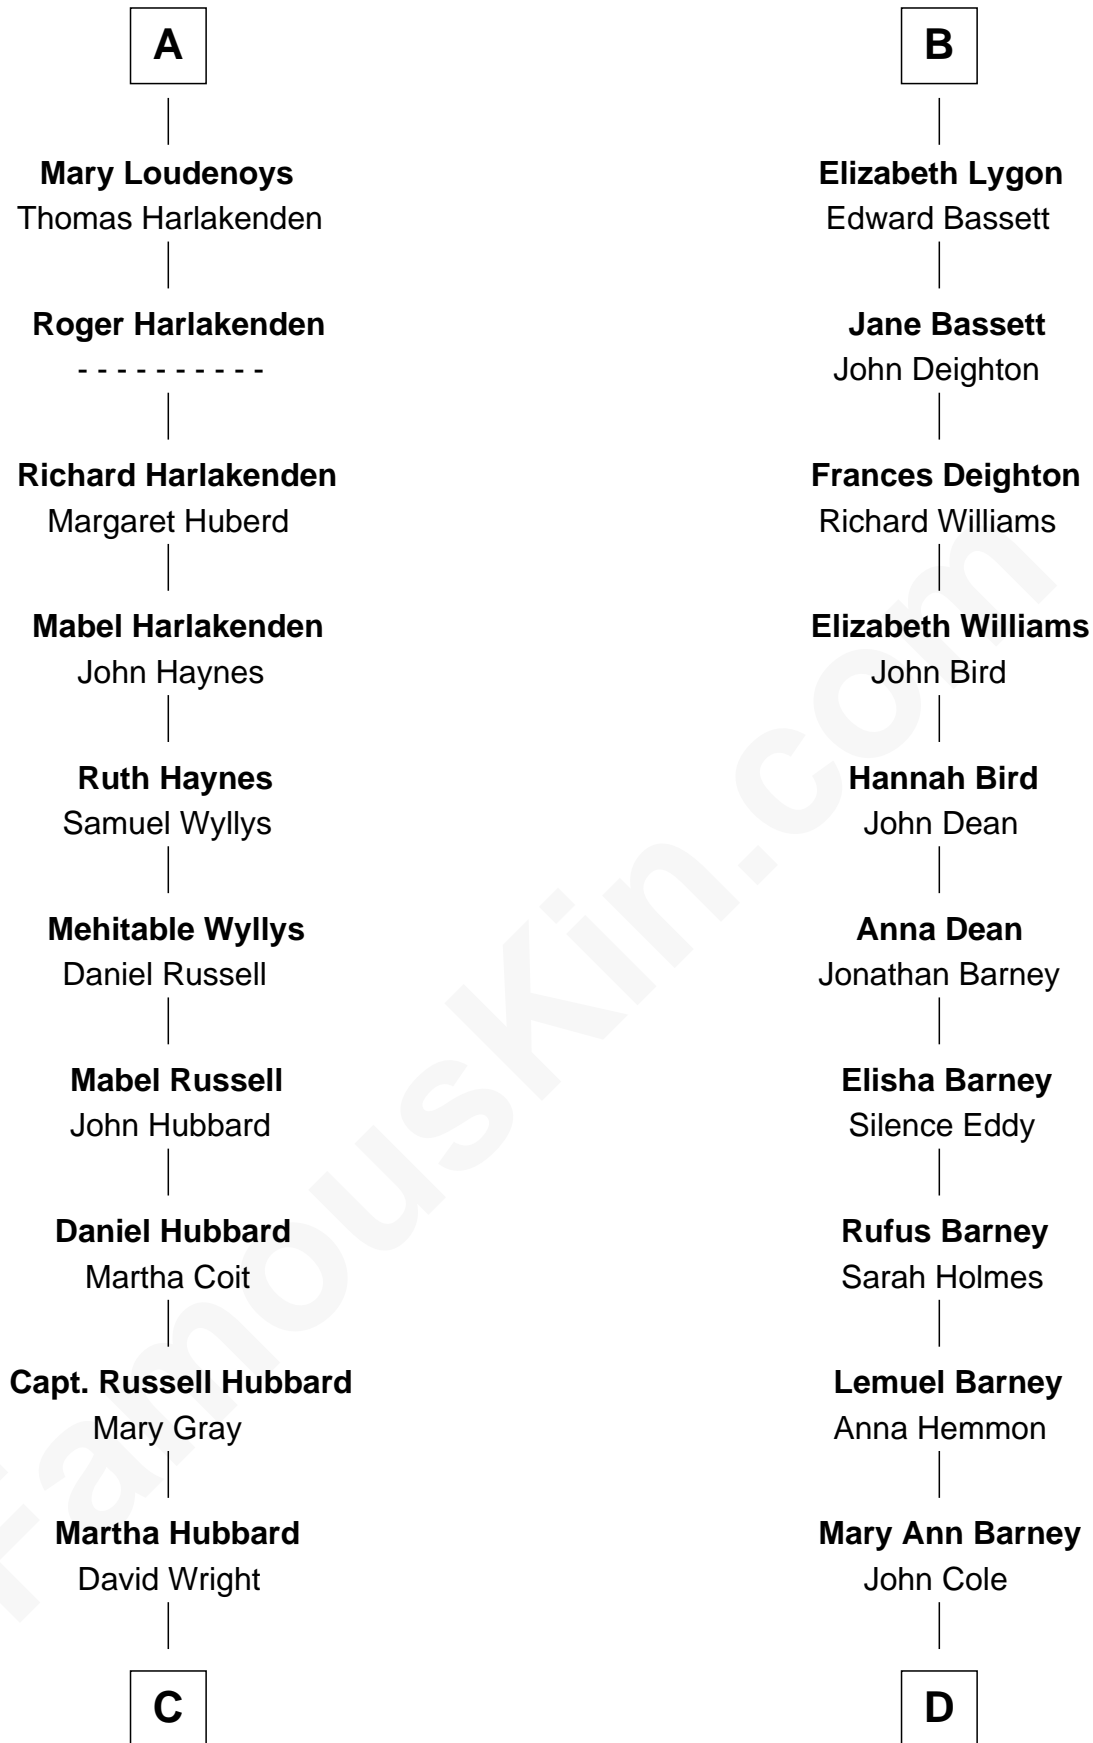

FamousKin.com
Relationship Chart of
Frank Lloyd Wright
American Architect

19th cousin 2 times removed of
Michael Lookinland
TV Actor

C

Rev. David Wright

Abigail Goddard

William Carey Wright

Anna Lloyd Jones