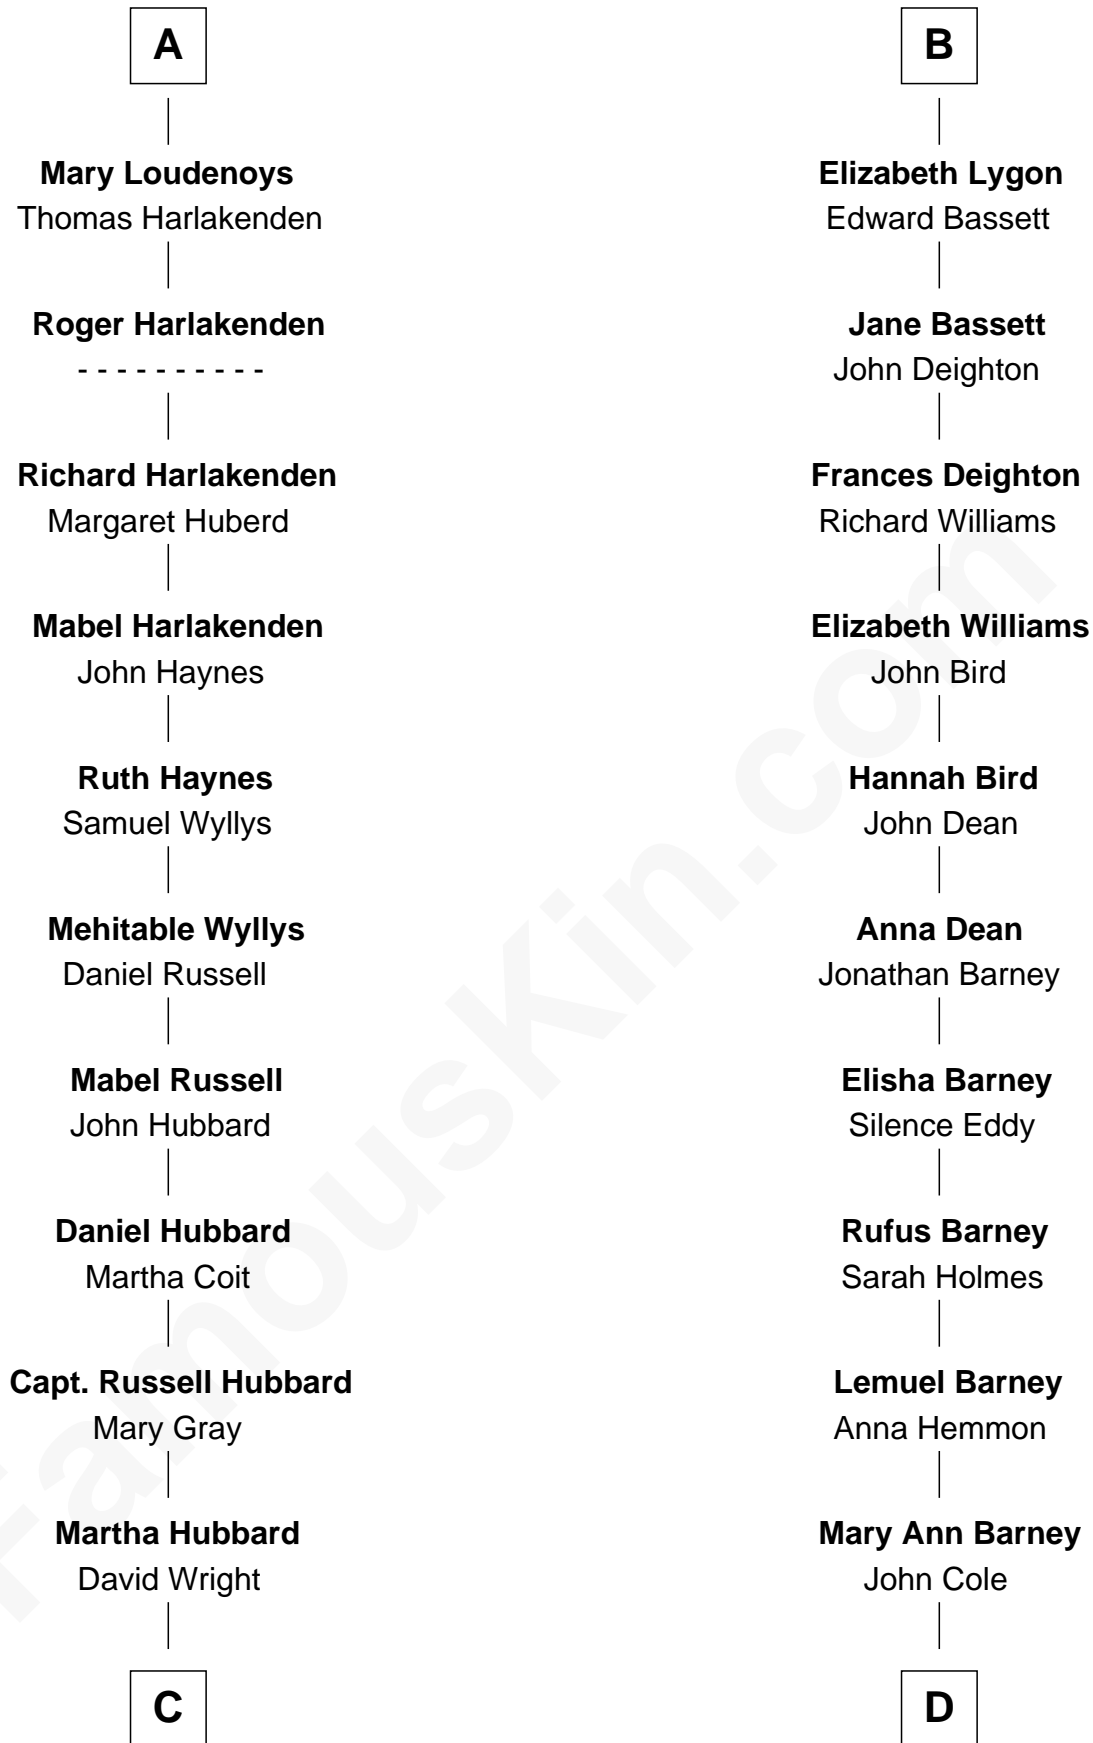

**FamousKin.com**  
**Relationship Chart of**  
**Frank Lloyd Wright**  
*American Architect*

19th cousin 2 times removed of  
**Michael Lookinland**  
*TV Actor*

**C**

**Rev. David Wright**

Abigail Goddard

**William Carey Wright**

Anna Lloyd Jones

**Frank Lloyd Wright**

*American Architect*

**D**

**Rufus Lemuel Cole**

Matilda M. Hall

**Nellie M. Cole**