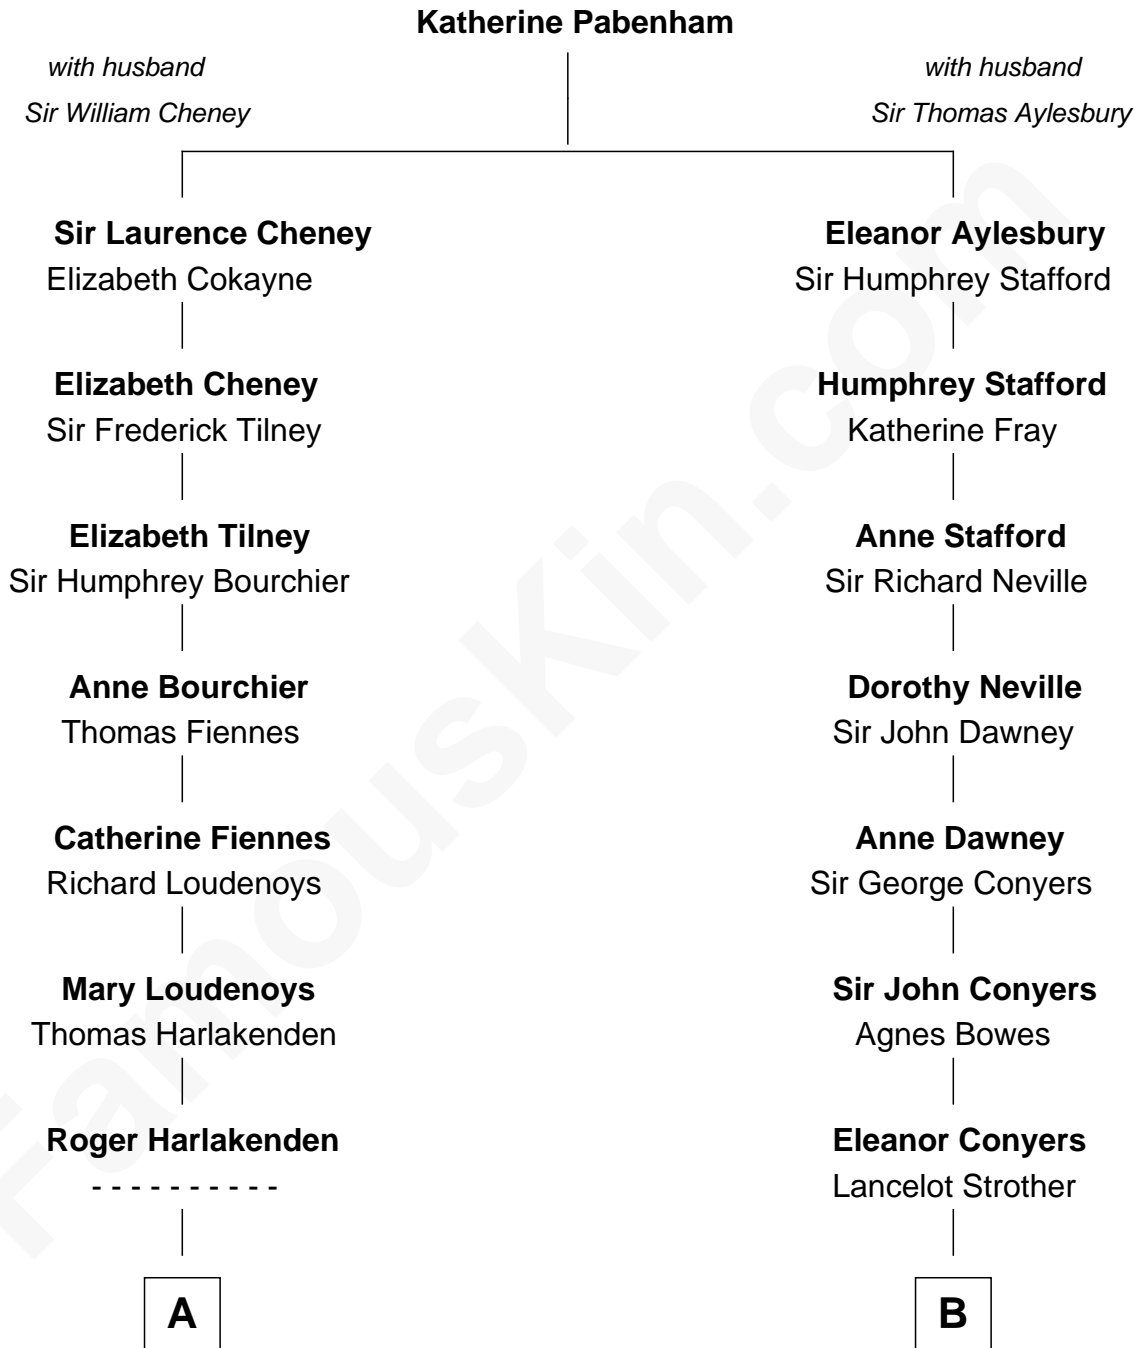

FamousKin.com
Relationship Chart of
Frank Lloyd Wright
American Architect

17th cousin 1 time removed of

Parker Stevenson
TV and Movie Actor

C

Sarah Meade Price
Richard Stevenson Parker

Parker Stevenson
TV and Movie Actor

FamousKin.com