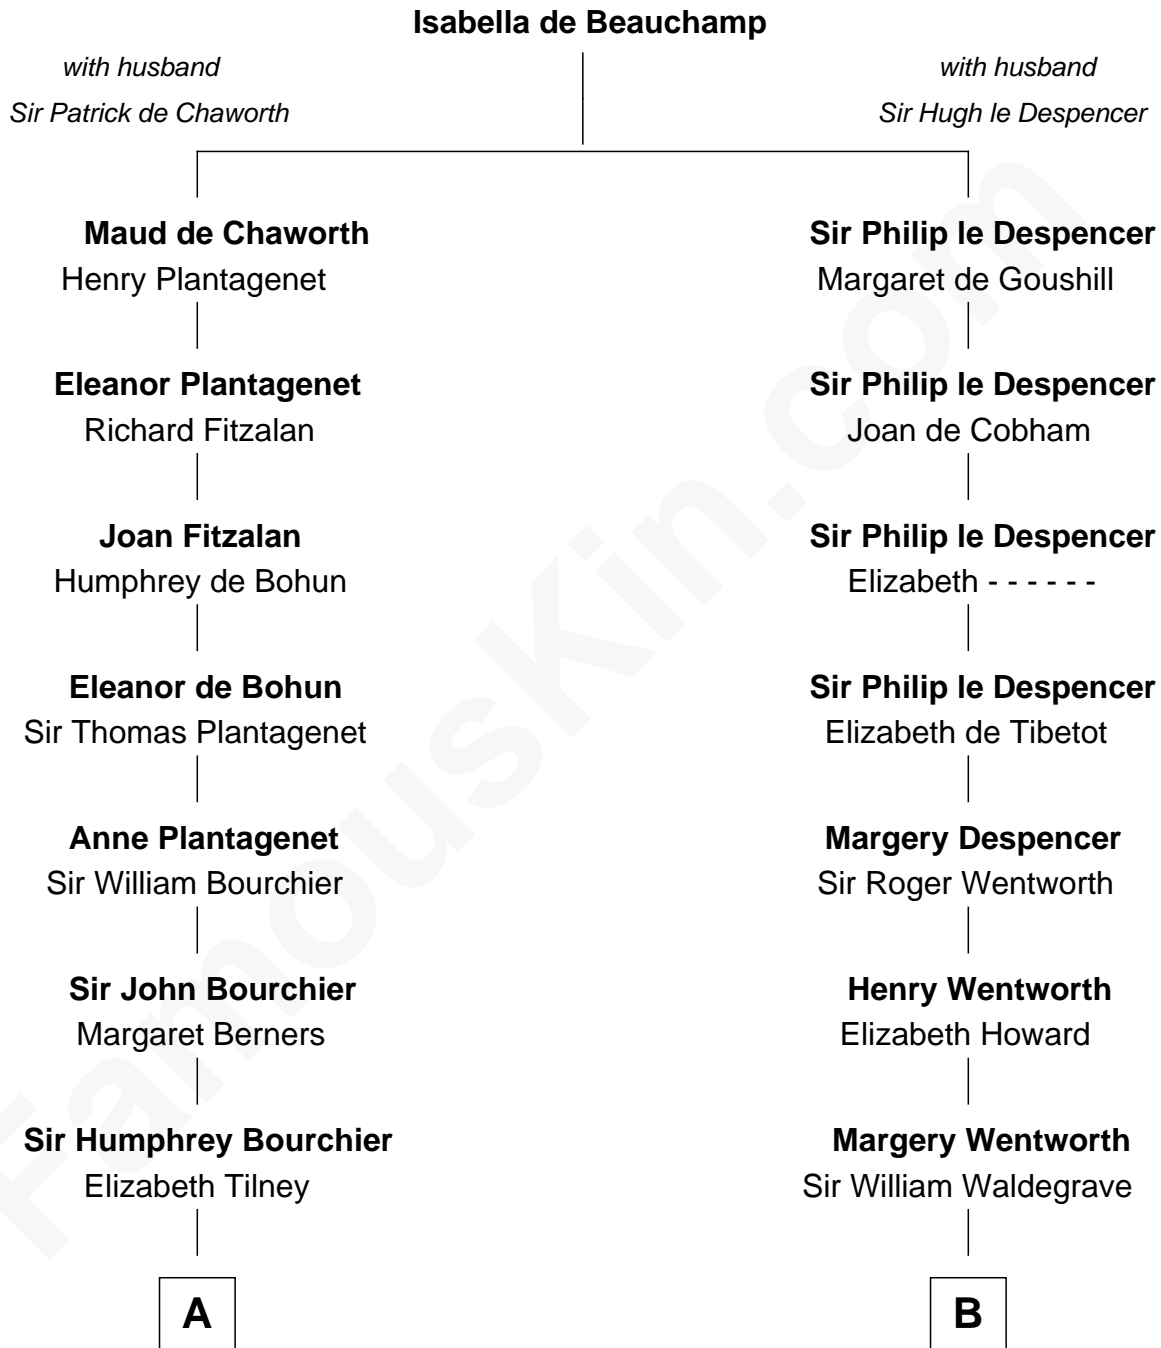

## Relationship Chart of

### Frank Lloyd Wright

American Architect

21st cousin of

**Bob Moore**  
Co-Founder, Bob's Red Mill

**C**

**Capt. Russell Hubbard**

Mary Gray

**Martha Hubbard**