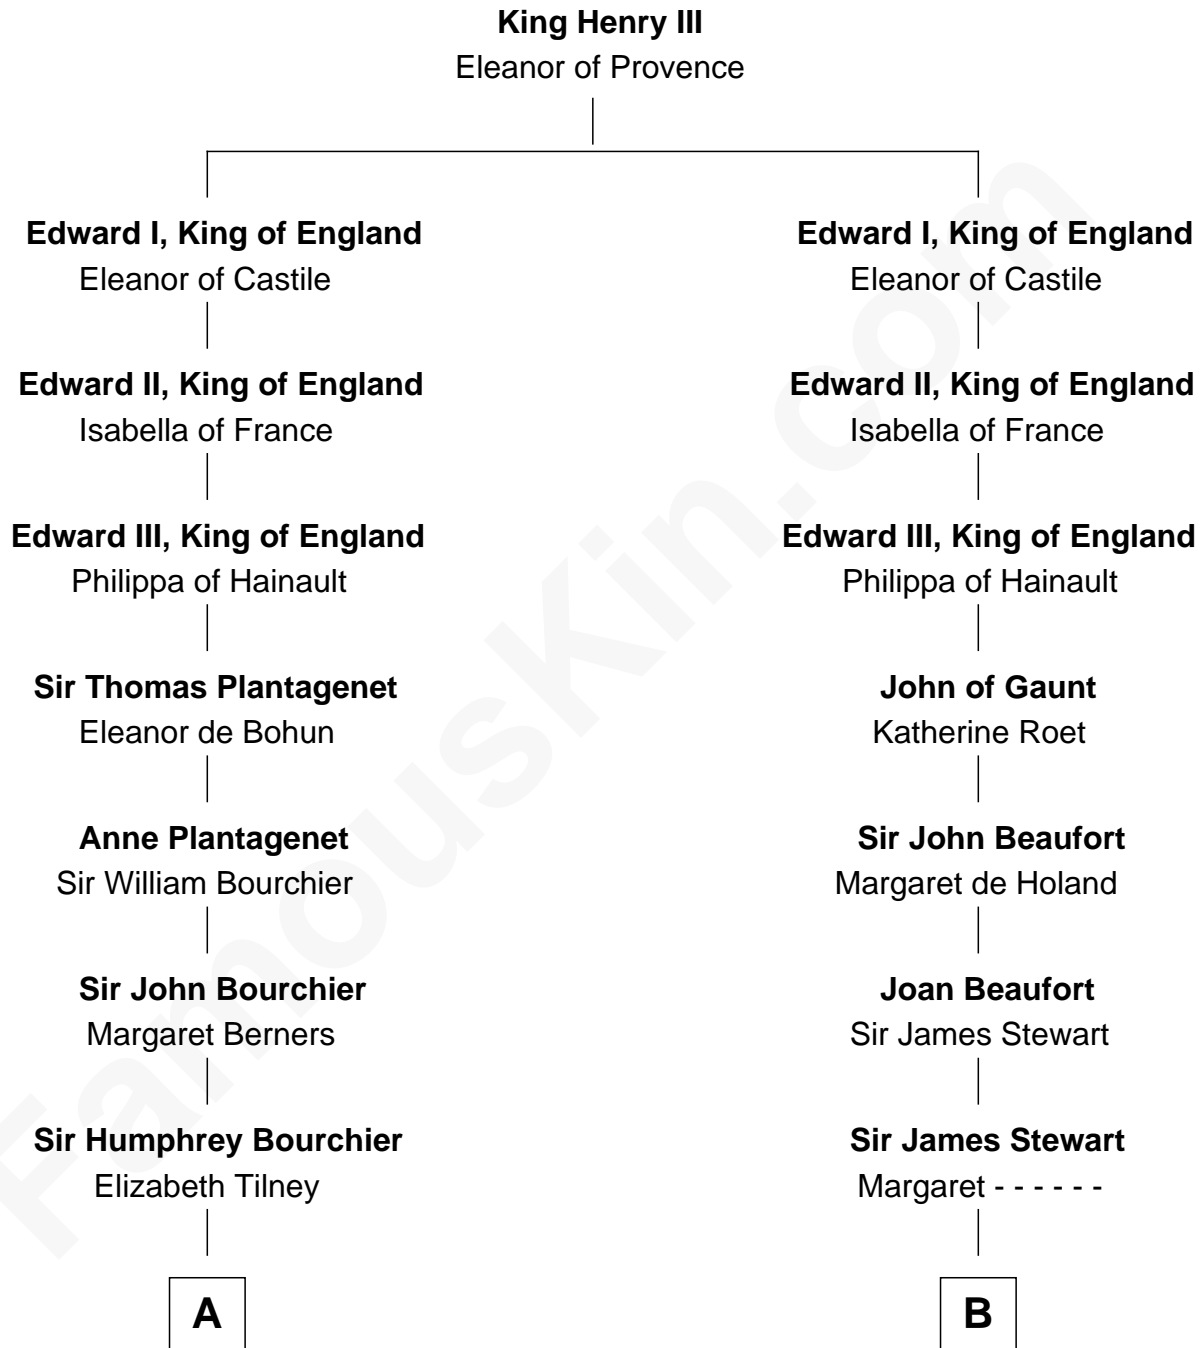

FamousKin.com
Relationship Chart of
Frank Lloyd Wright
American Architect

20th cousin 1 time removed of

Johnny Mercer
Songwriter and Co-Founder of Capitol Records

C

Capt. Russell Hubbard

Mary Gray

Martha Hubbard