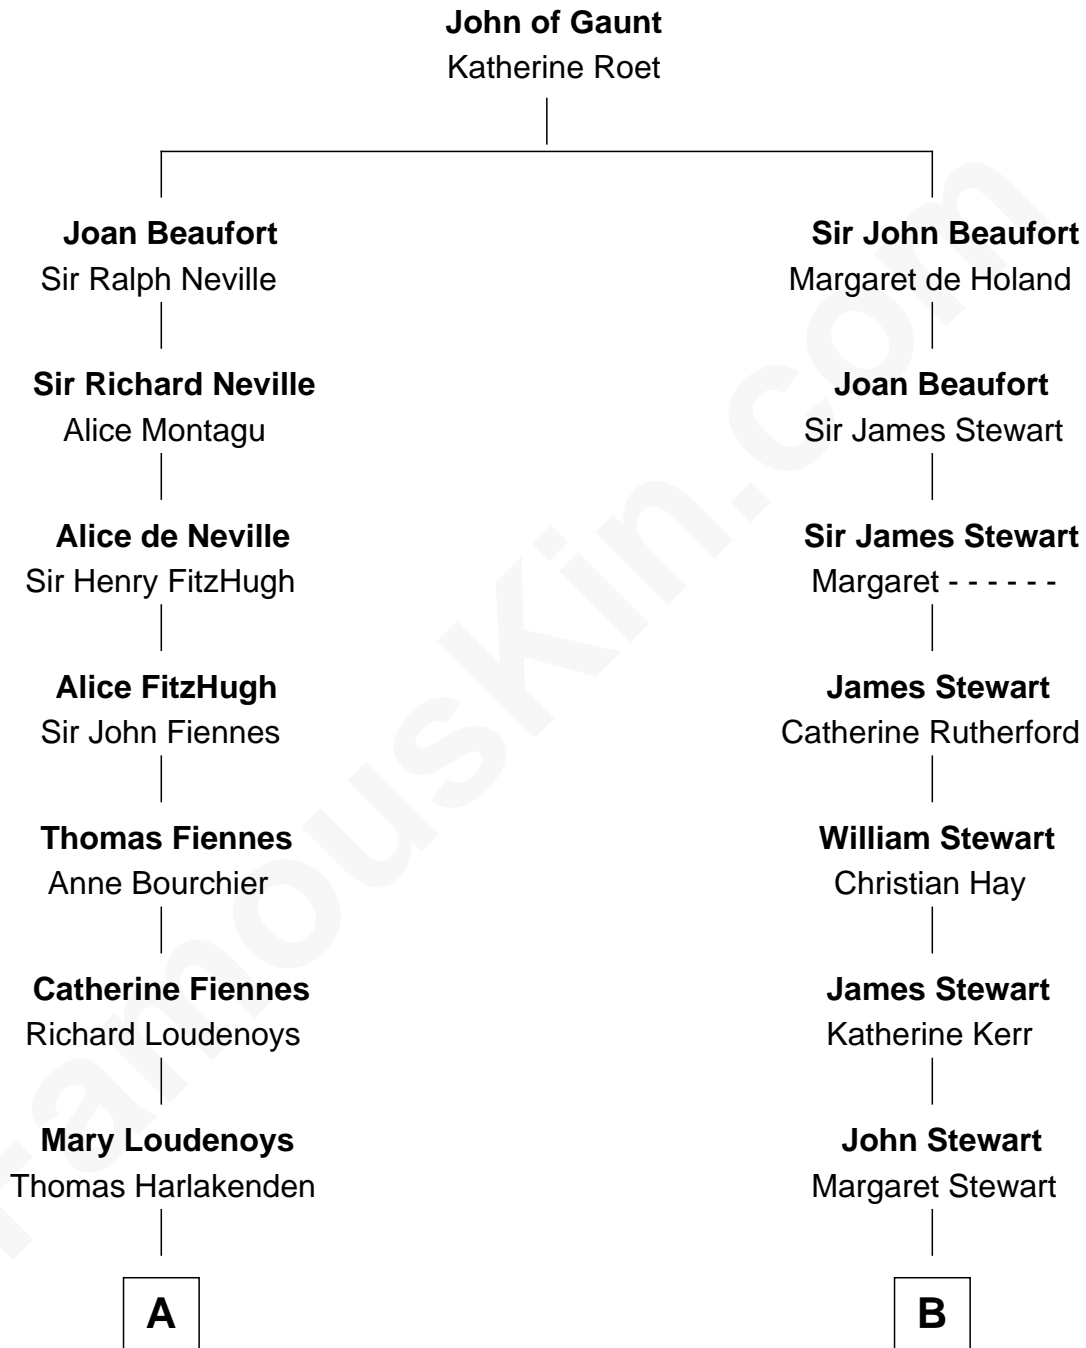

FamousKin.com
Relationship Chart of
Frank Lloyd Wright
American Architect

16th cousin 2 times removed of

Johnny Mercer
Songwriter and Co-Founder of Capitol Records

C

William Carey Wright

Anna Lloyd Jones

Frank Lloyd Wright

American Architect

FamousKin.com