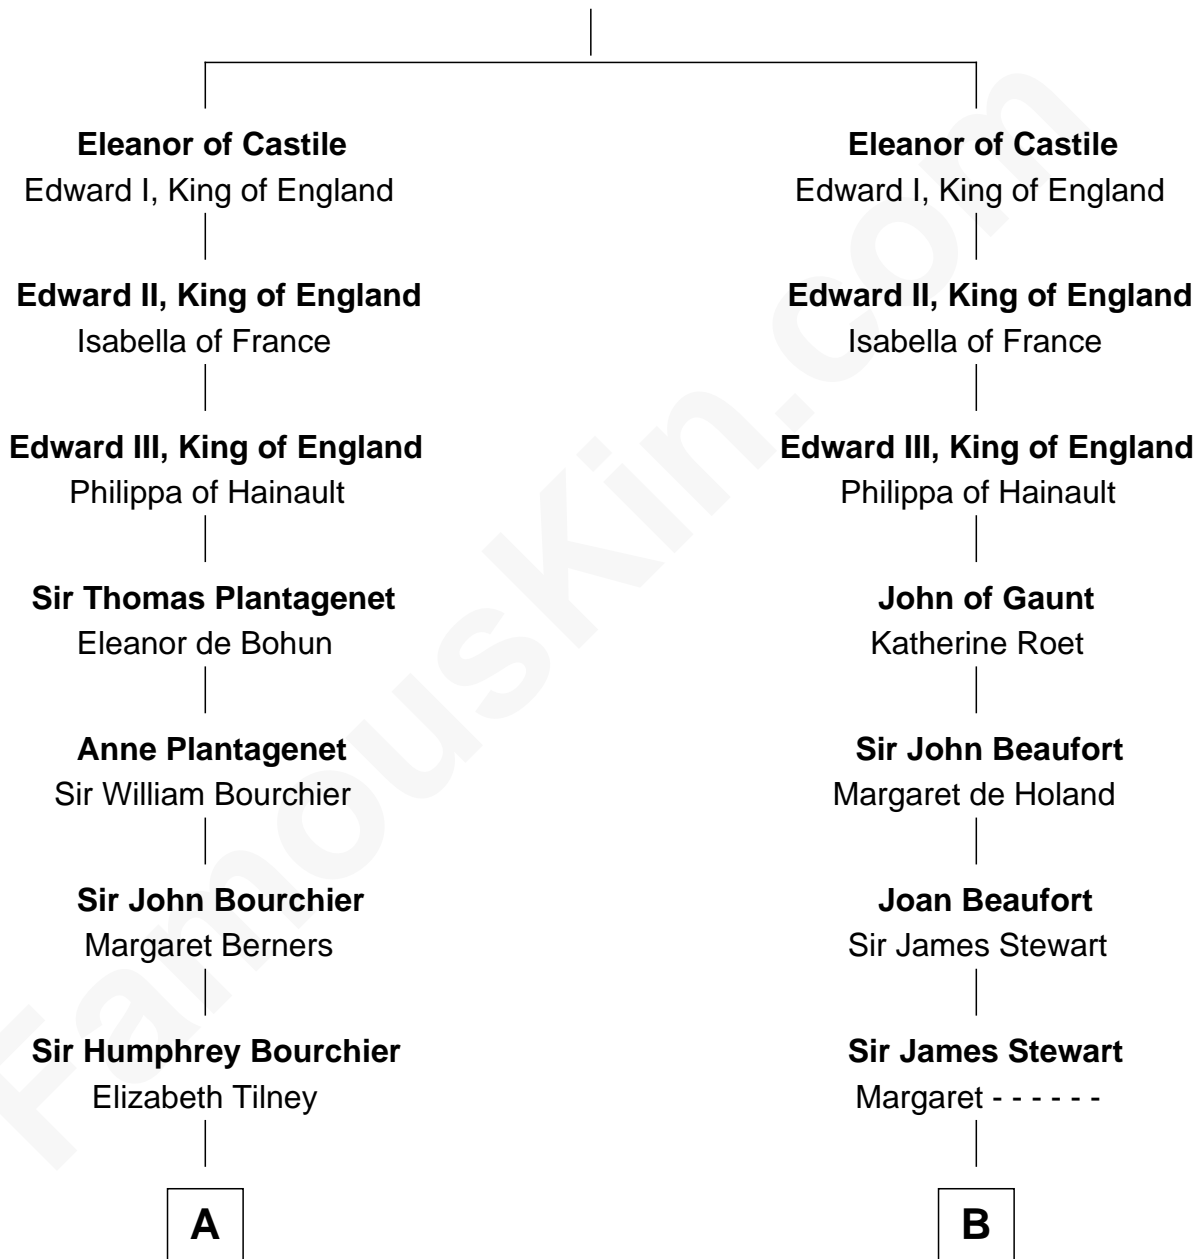

FamousKin.com
Relationship Chart of
Frank Lloyd Wright
American Architect

20th cousin 1 time removed of

Johnny Mercer
Songwriter and Co-Founder of Capitol Records

Ferdinand III, King of Castile
 Joanna of Ponthieu

C

Capt. Russell Hubbard

Mary Gray

Martha Hubbard

David Wright

Rev. David Wright

Abigail Goddard

William Carey Wright