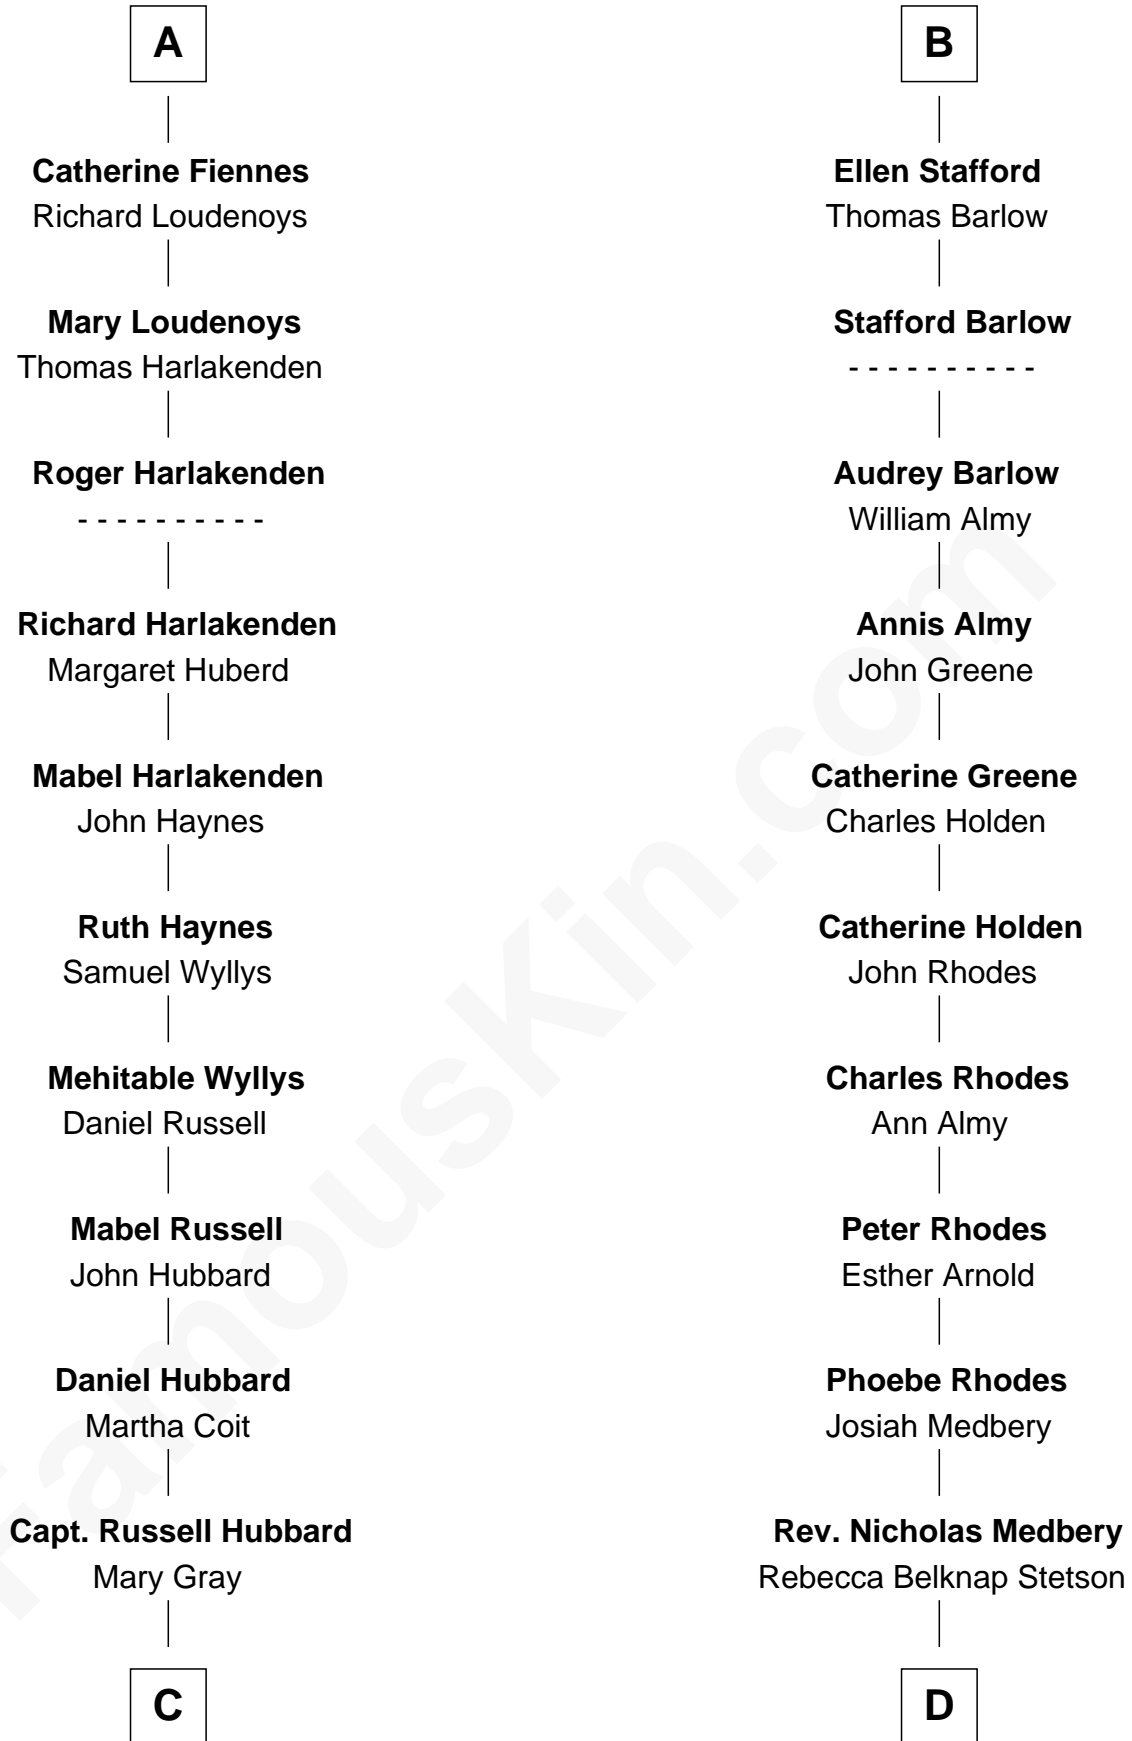

FamousKin.com
Relationship Chart of
Frank Lloyd Wright
American Architect

18th cousin 2 times removed of
Benton MacKaye
Co-Founder, Appalachian Trail

C

Martha Hubbard

David Wright

Rev. David Wright

Abigail Goddard

William Carey Wright

Anna Lloyd Jones

Frank Lloyd Wright

American Architect

D

Mary Ellen Keith Medbery

James Morrison Steele MacKaye

Benton MacKaye