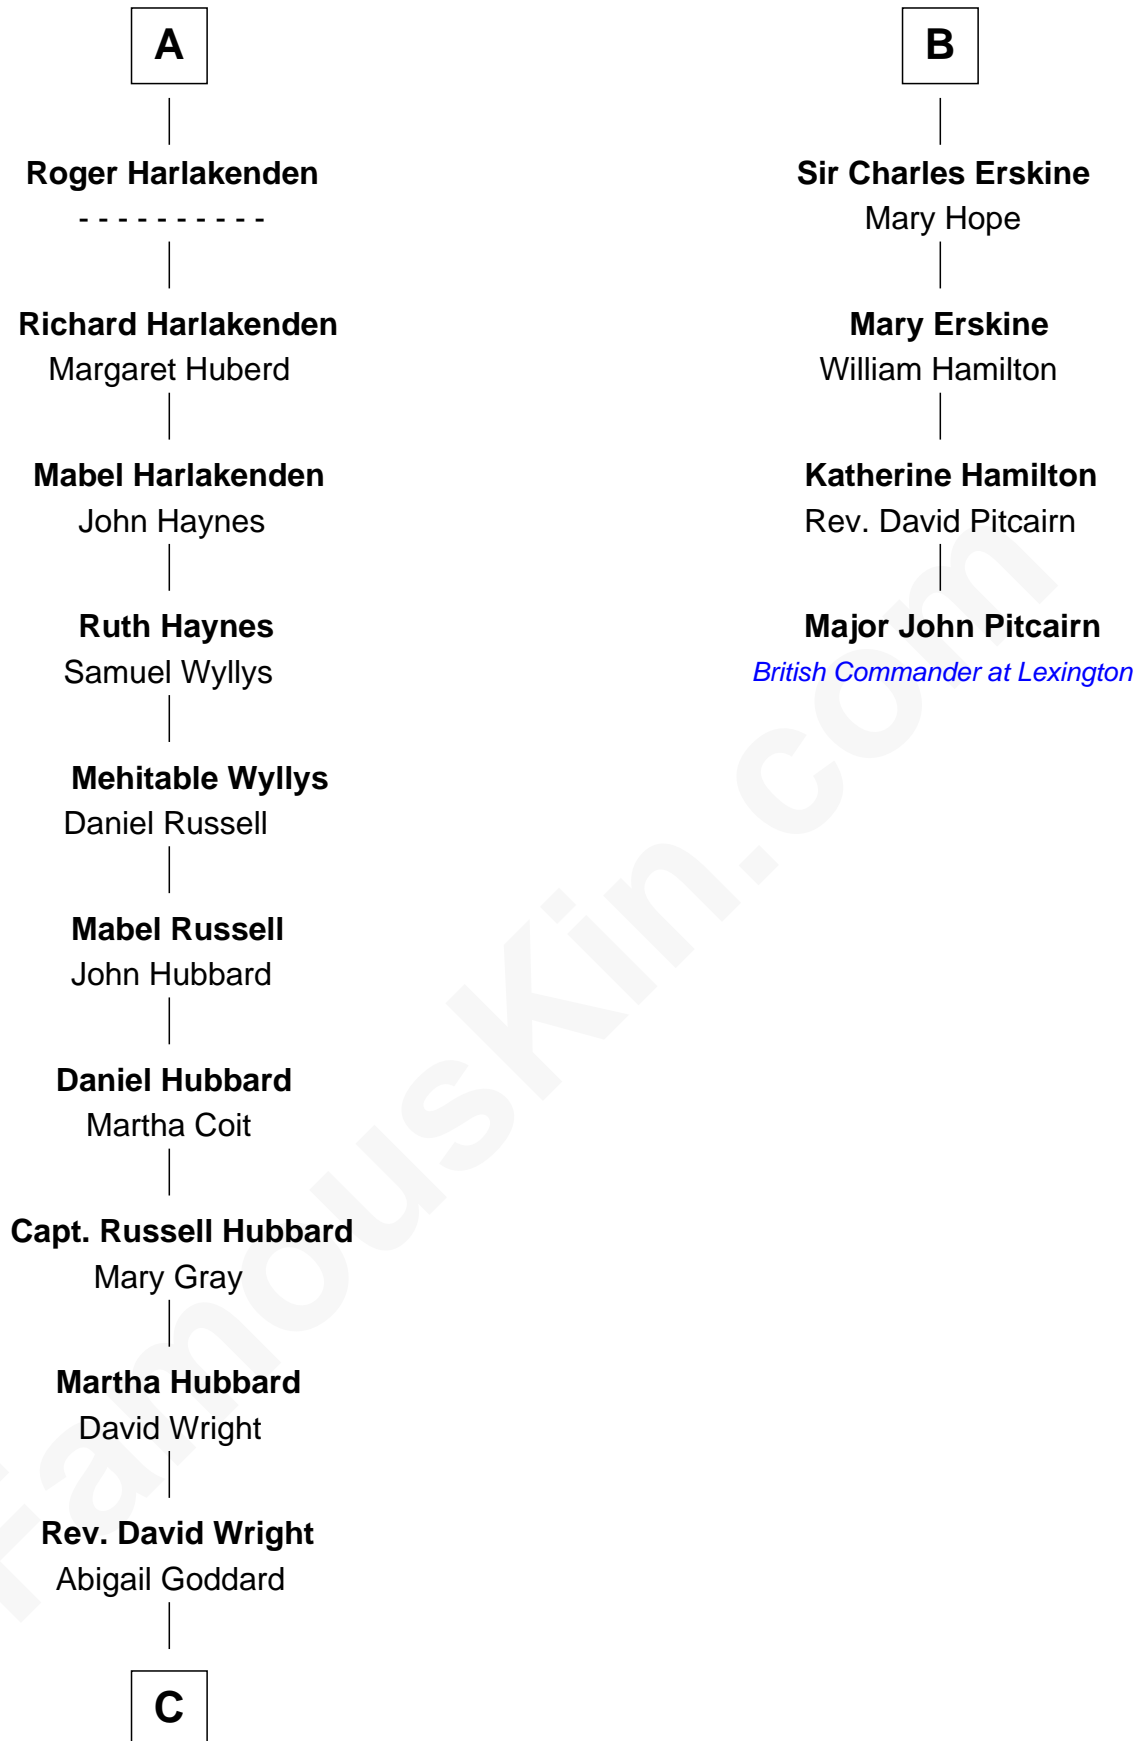

FamousKin.com
Relationship Chart of
Frank Lloyd Wright
American Architect

10th cousin 8 times removed of

Major John Pitcairn
British Commander at Battle of Lexington

John of Gaunt
 Katherine Roet

C

William Carey Wright

Anna Lloyd Jones

Frank Lloyd Wright

American Architect

FamousKin.com