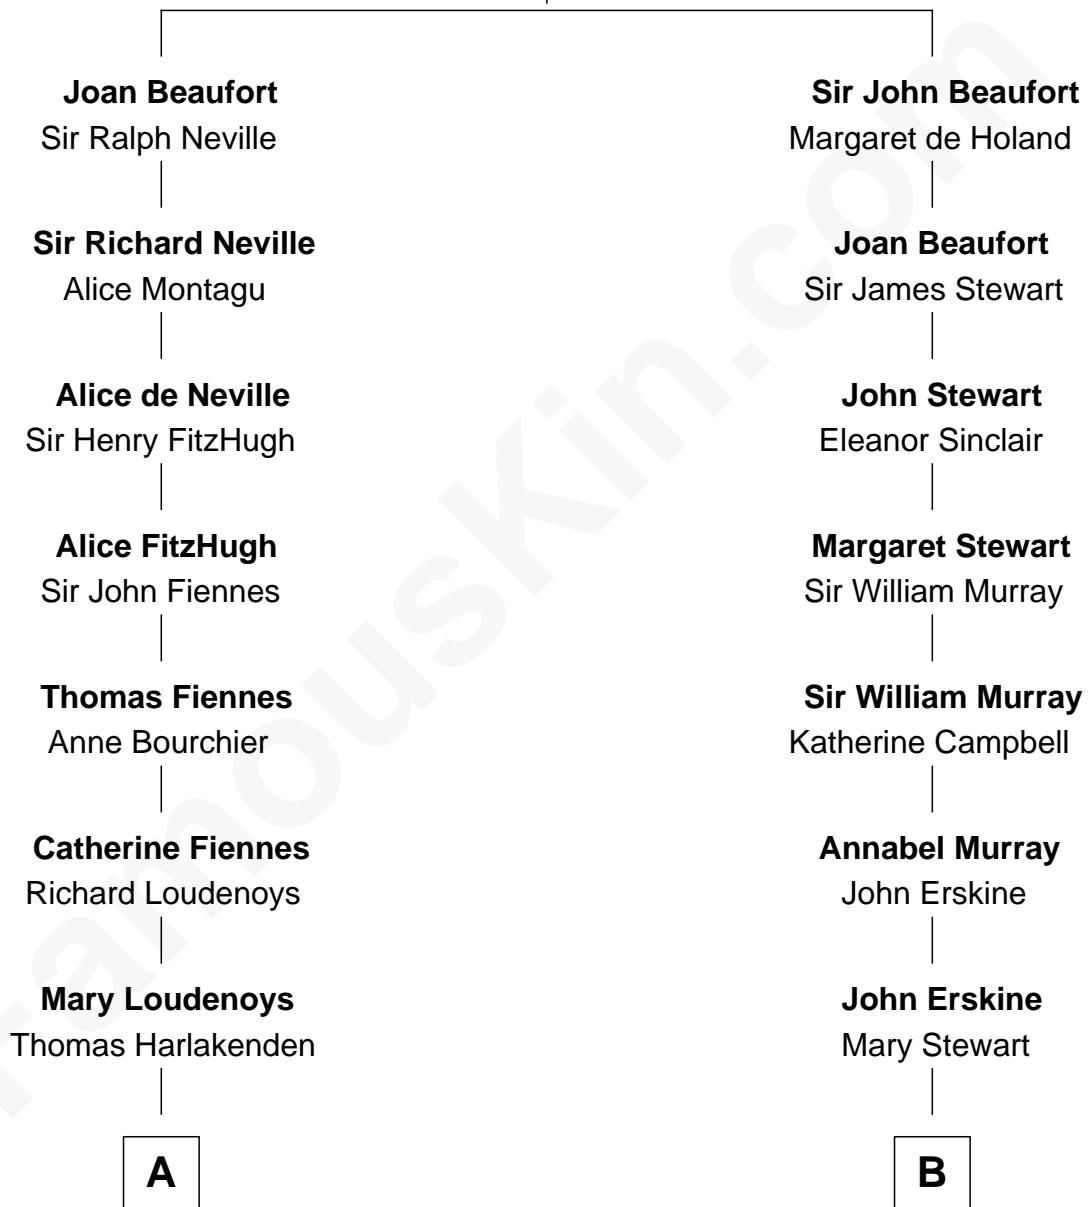

FamousKin.com
Relationship Chart of
Frank Lloyd Wright
American Architect

10th cousin 8 times removed of

Major John Pitcairn
British Commander at Battle of Lexington

John of Gaunt
 Katherine Roet

C

William Carey Wright

Anna Lloyd Jones

Frank Lloyd Wright

American Architect

FamousKin.com