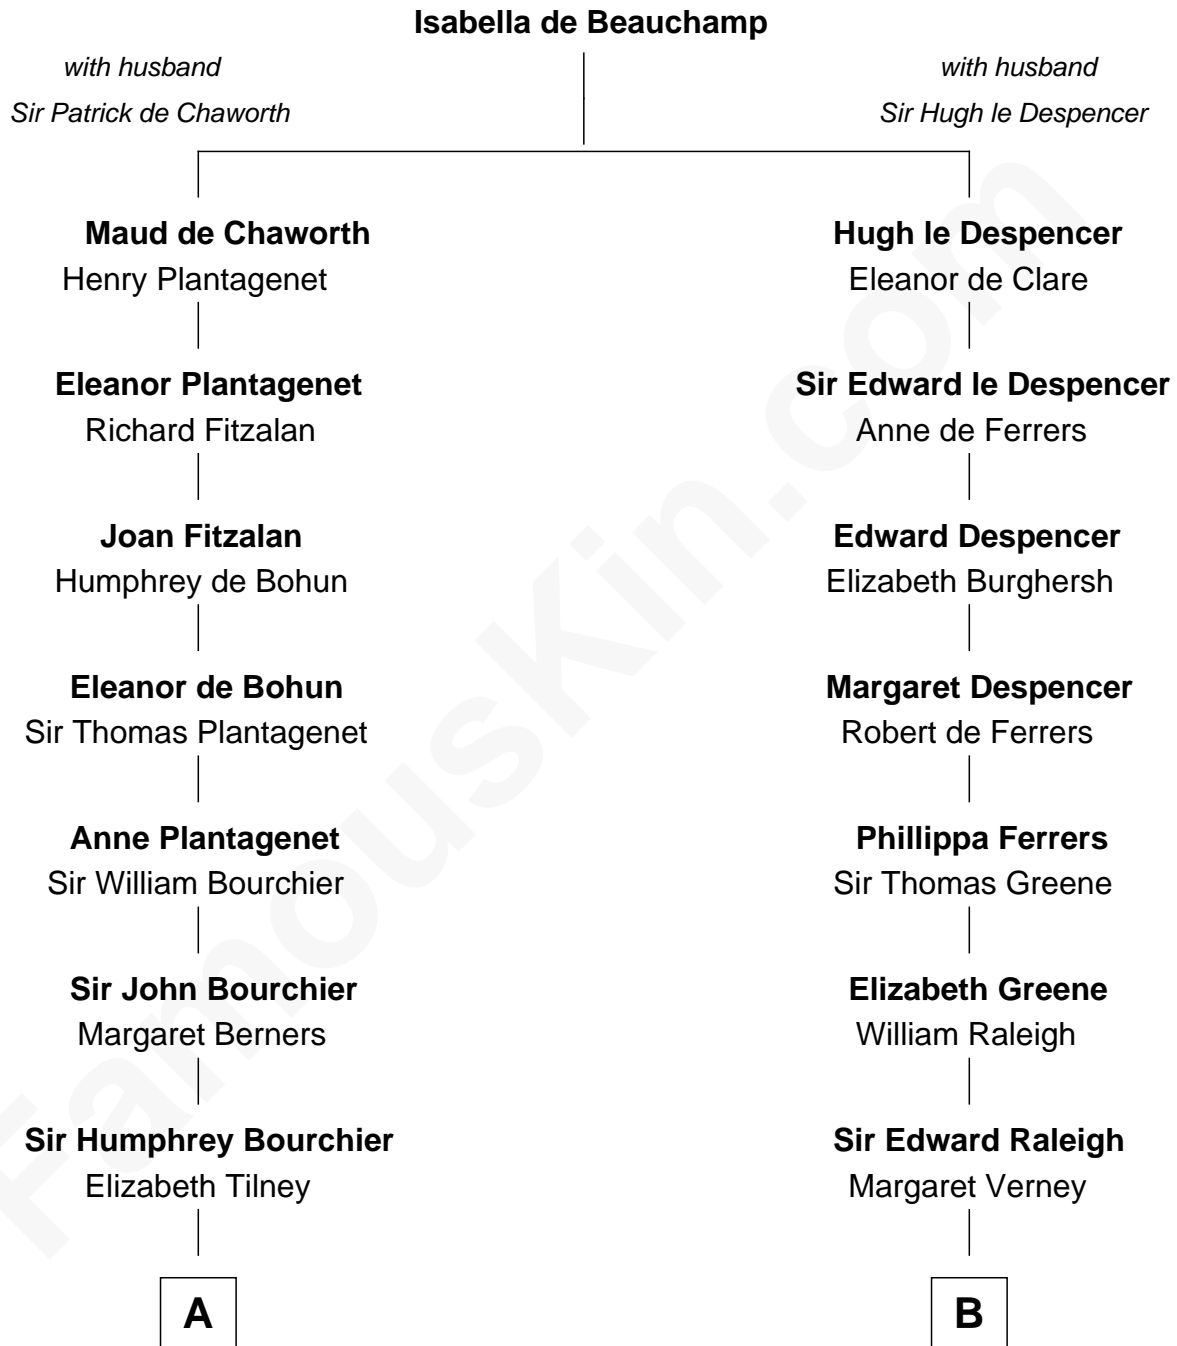

FamousKin.com Relationship Chart of

Frank Lloyd Wright

American Architect

21st cousin of

Marilyn Monroe

Actress, Model, and Singer

C

Capt. Russell Hubbard

Mary Gray

Martha Hubbard

David Wright

Rev. David Wright

Abigail Goddard

William Carey Wright

Anna Lloyd Jones

Frank Lloyd Wright