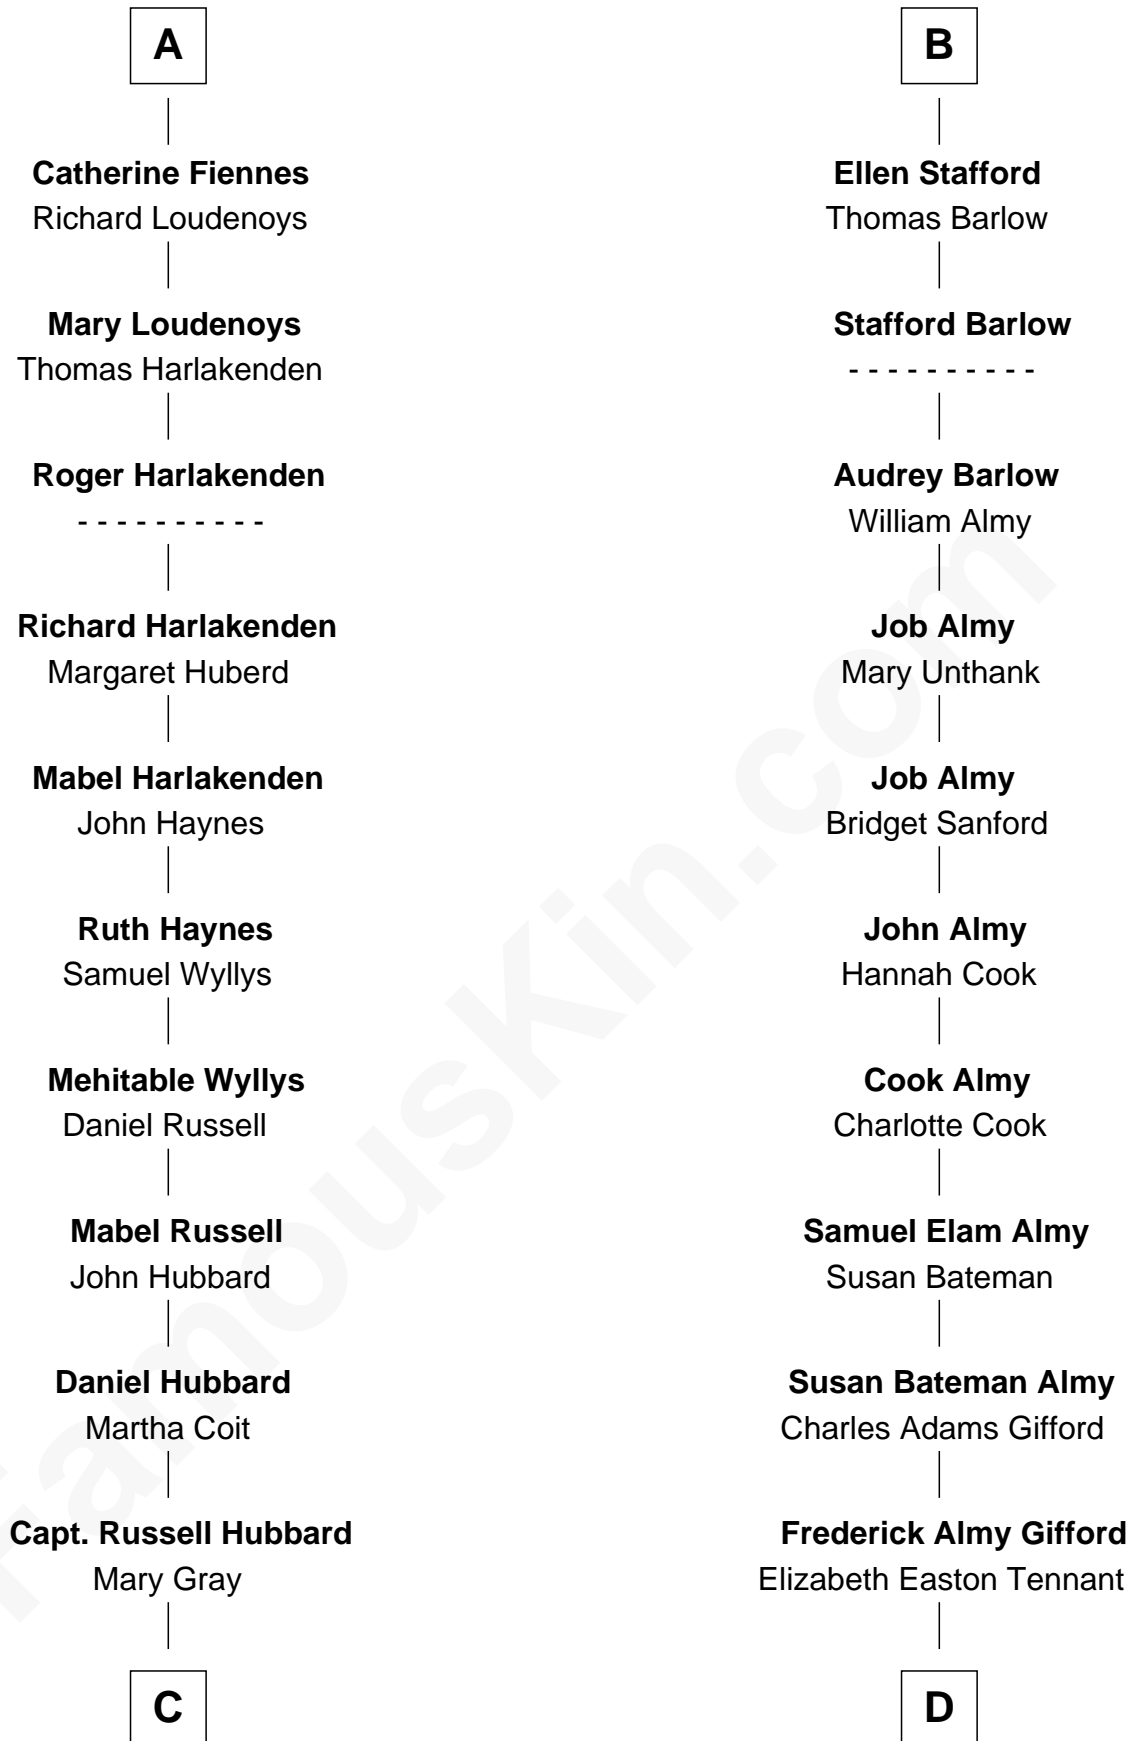

FamousKin.com
Relationship Chart of
Frank Lloyd Wright
American Architect

18th cousin 2 times removed of

Marilyn Monroe
Actress, Model, and Singer

C

Martha Hubbard

David Wright

Rev. David Wright

Abigail Goddard

William Carey Wright

Anna Lloyd Jones

Frank Lloyd Wright

American Architect

D

Charles Stanley Gifford

Gladys Pearl Monroe

Marilyn Monroe