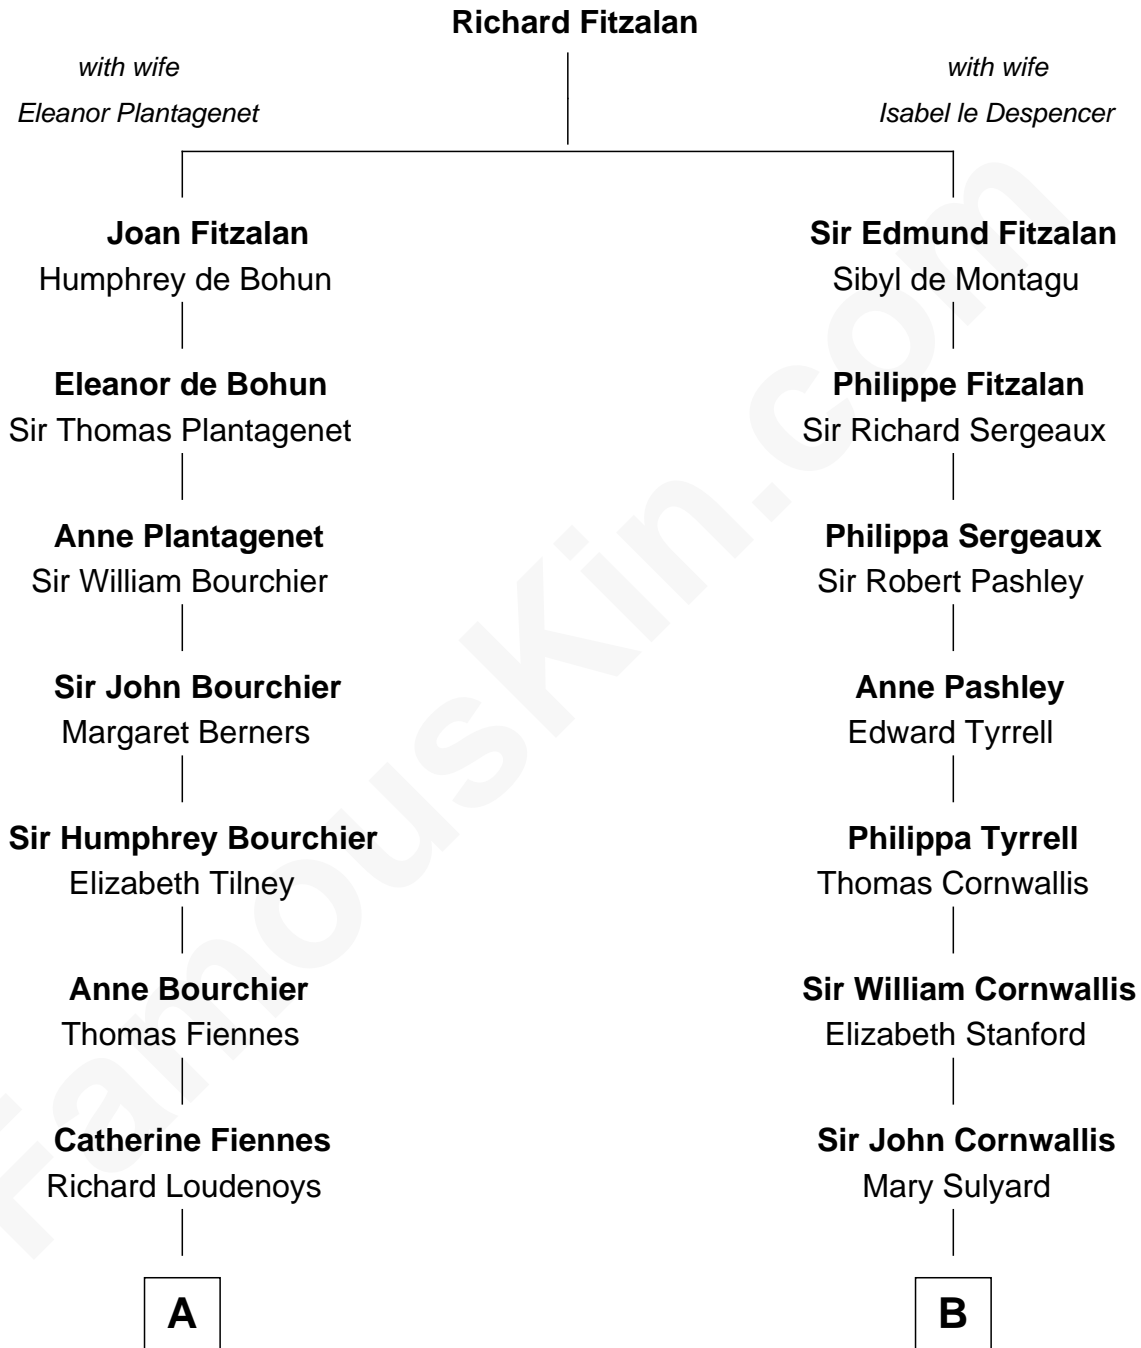

FamousKin.com
Relationship Chart of
Frank Lloyd Wright
American Architect

19th cousin 1 time removed of

Marilyn Monroe
Actress, Model, and Singer

C

Rev. David Wright

Abigail Goddard

William Carey Wright

Anna Lloyd Jones

Frank Lloyd Wright

American Architect

D

Elizabeth Cutting Easton

William Congdon Tennant

Elizabeth Easton Tennant

Frederick Almy Gifford

Charles Stanley Gifford

Gladys Pearl Monroe

Marilyn Monroe

Actress, Model, and Singer