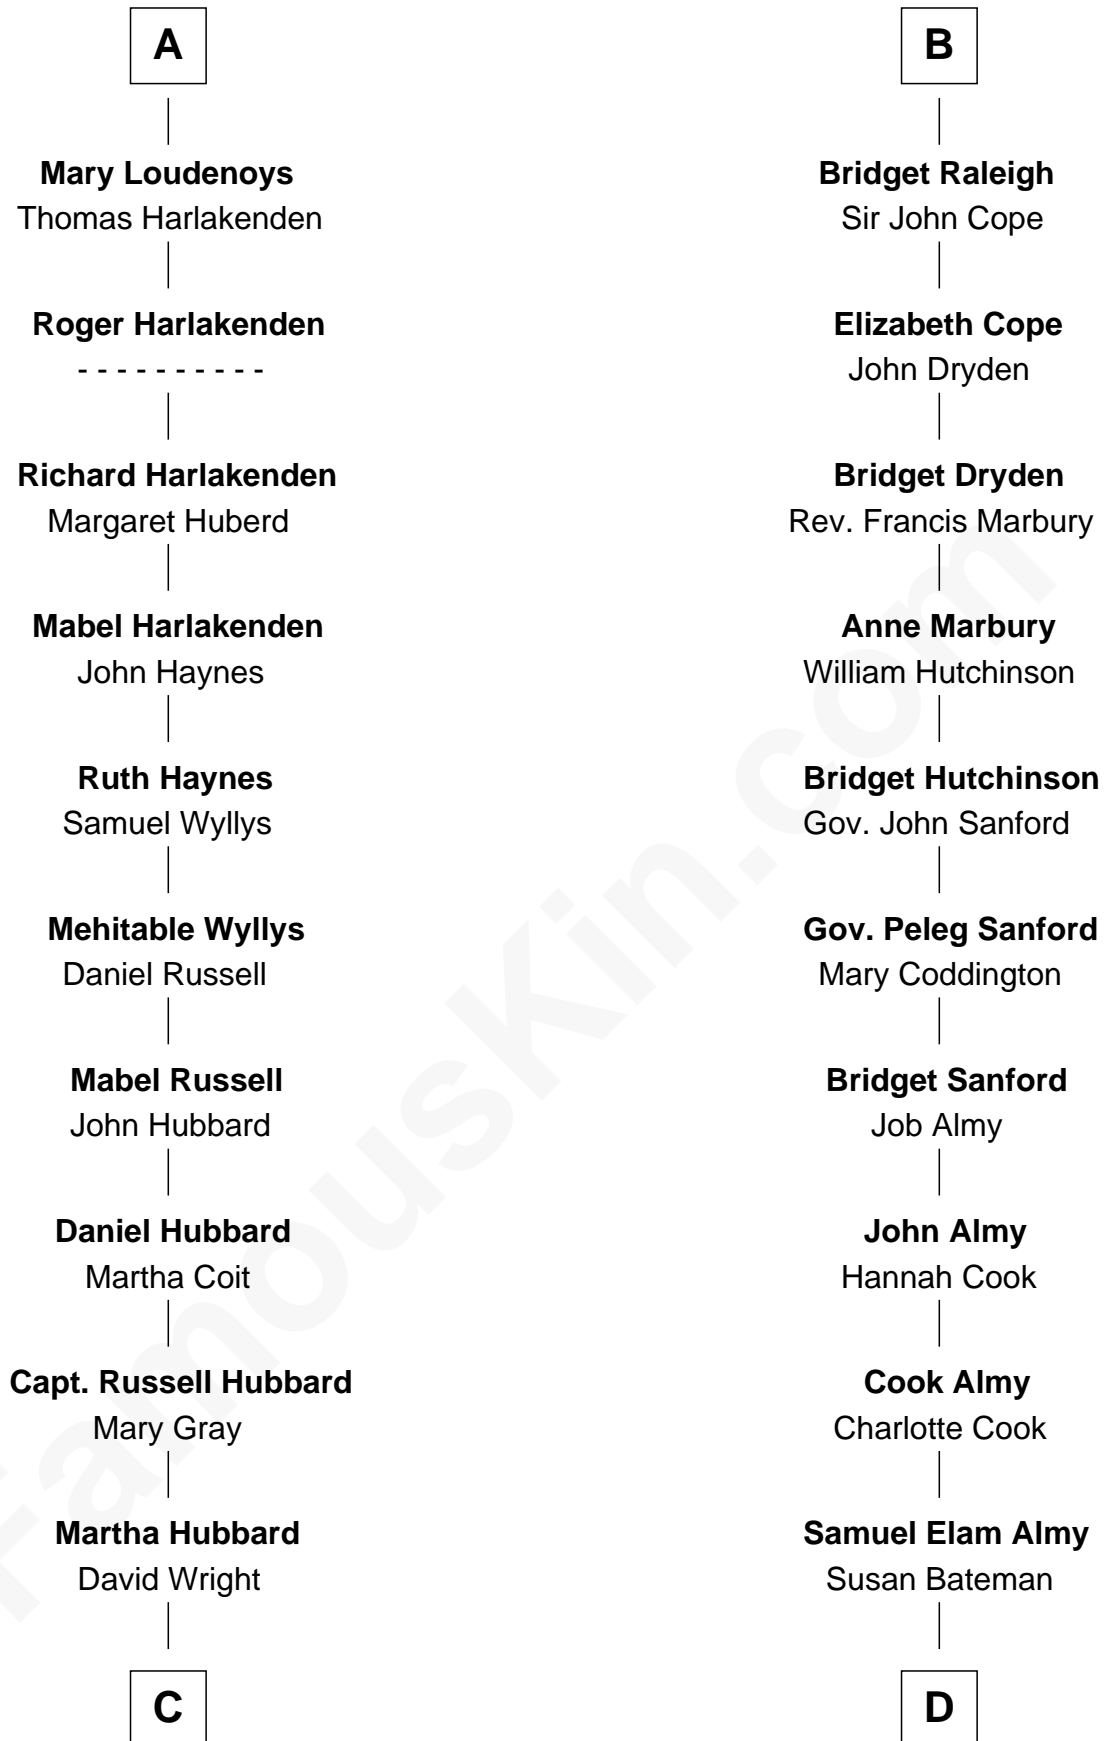

**FamousKin.com**  
**Relationship Chart of**  
**Frank Lloyd Wright**  
*American Architect*

19th cousin 1 time removed of

**Marilyn Monroe**  
*Actress, Model, and Singer*

**Edmund Fitzalan**  
 Alice de Warenne

**C**

**Rev. David Wright**

Abigail Goddard

**William Carey Wright**

Anna Lloyd Jones

**Frank Lloyd Wright**

*American Architect*

**D**

**Susan Bateman Almy**

Charles Adams Gifford

**Frederick Almy Gifford**

Elizabeth Easton Tennant

**Charles Stanley Gifford**

Gladys Pearl Monroe

**Marilyn Monroe**

*Actress, Model, and Singer*