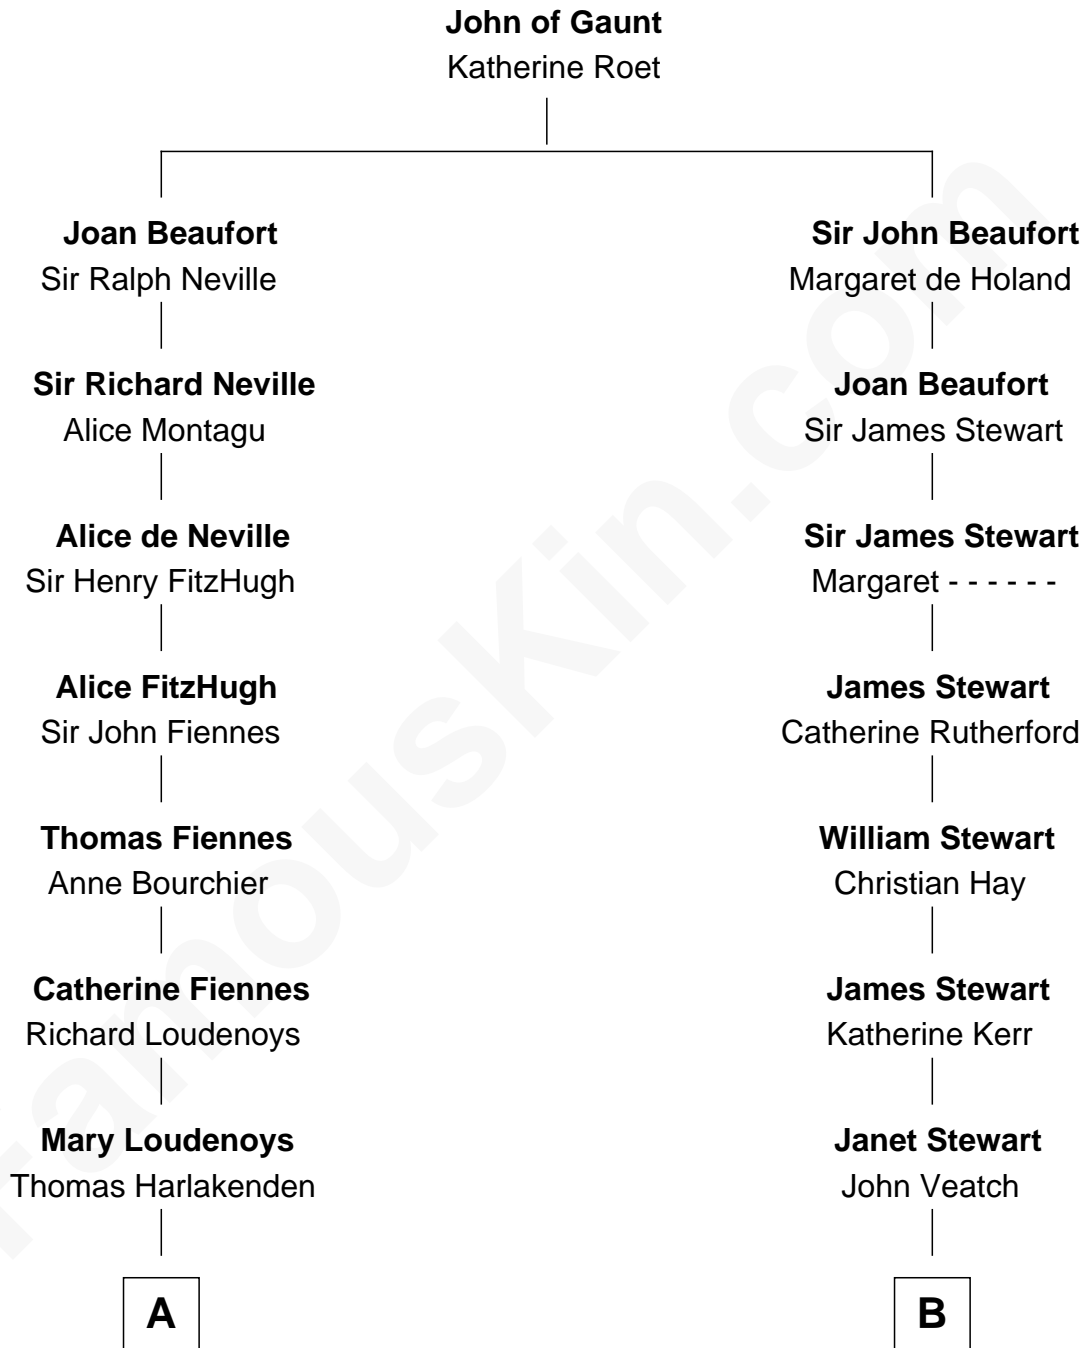

FamousKin.com
Relationship Chart of
Frank Lloyd Wright
American Architect

14th cousin 4 times removed of
Noel Coward
Playwright, Actor, and Songwriter

C

William Carey Wright

Anna Lloyd Jones

Frank Lloyd Wright

American Architect

FamousKin.com