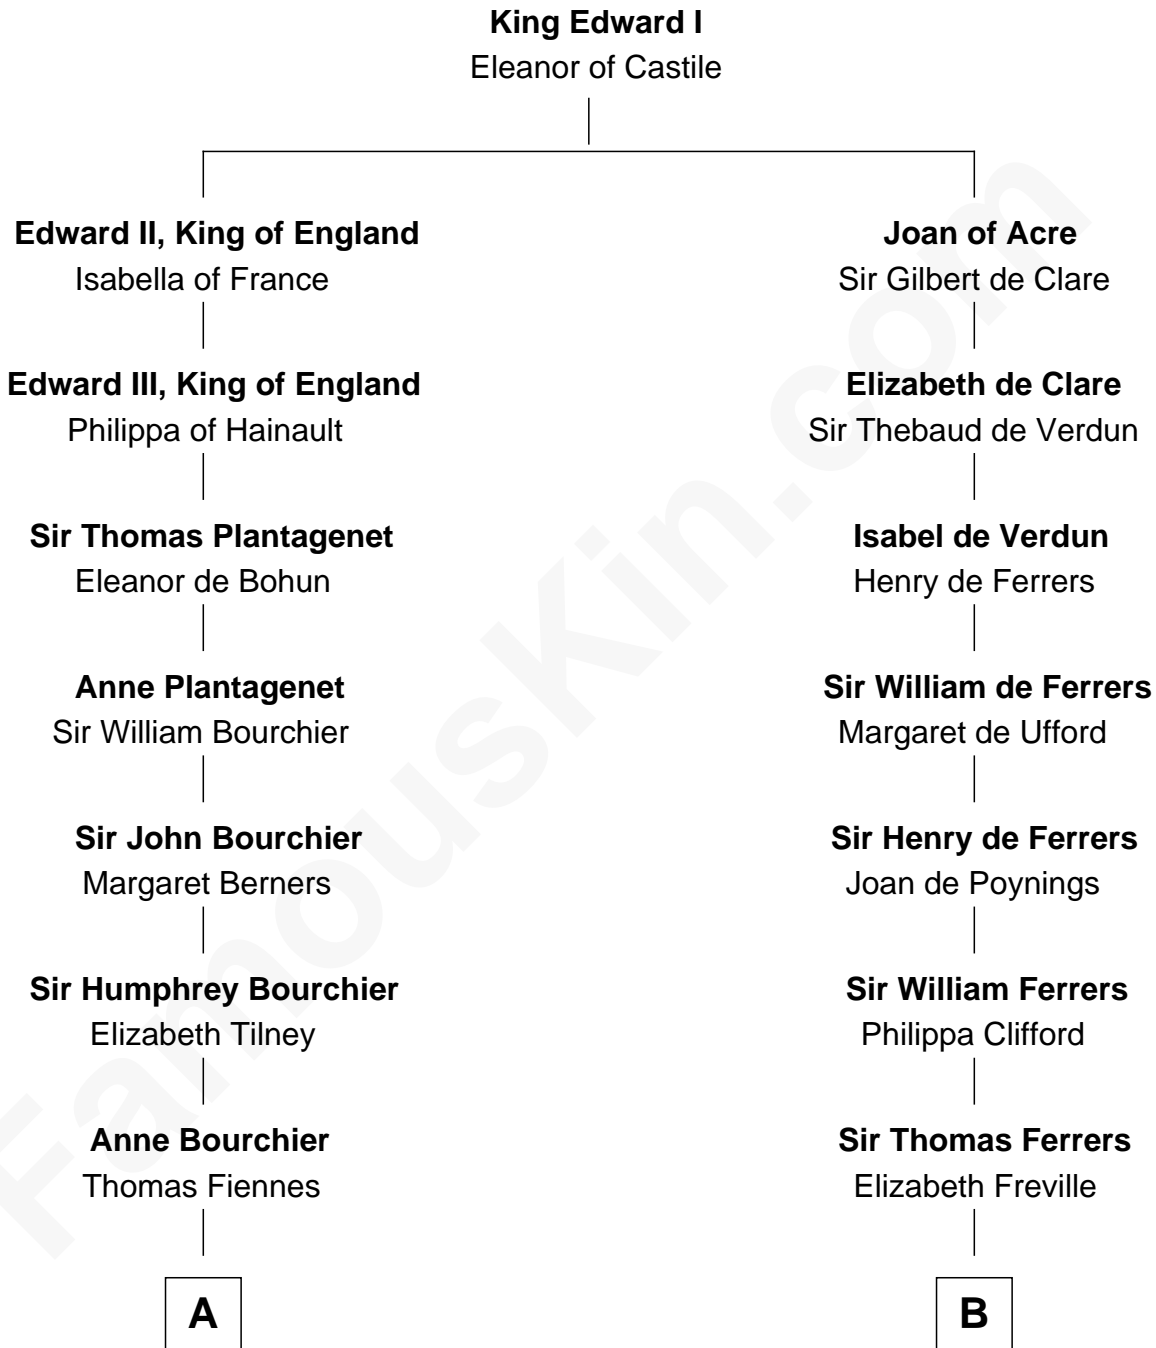

FamousKin.com
Relationship Chart of
Frank Lloyd Wright
American Architect

12th cousin 8 times removed of
Edmund Waller
English Poet and Politician

C

—
Martha Hubbard

David Wright

—
Rev. David Wright

Abigail Goddard

—
William Carey Wright

Anna Lloyd Jones

—
Frank Lloyd Wright

American Architect

FamousKin.com