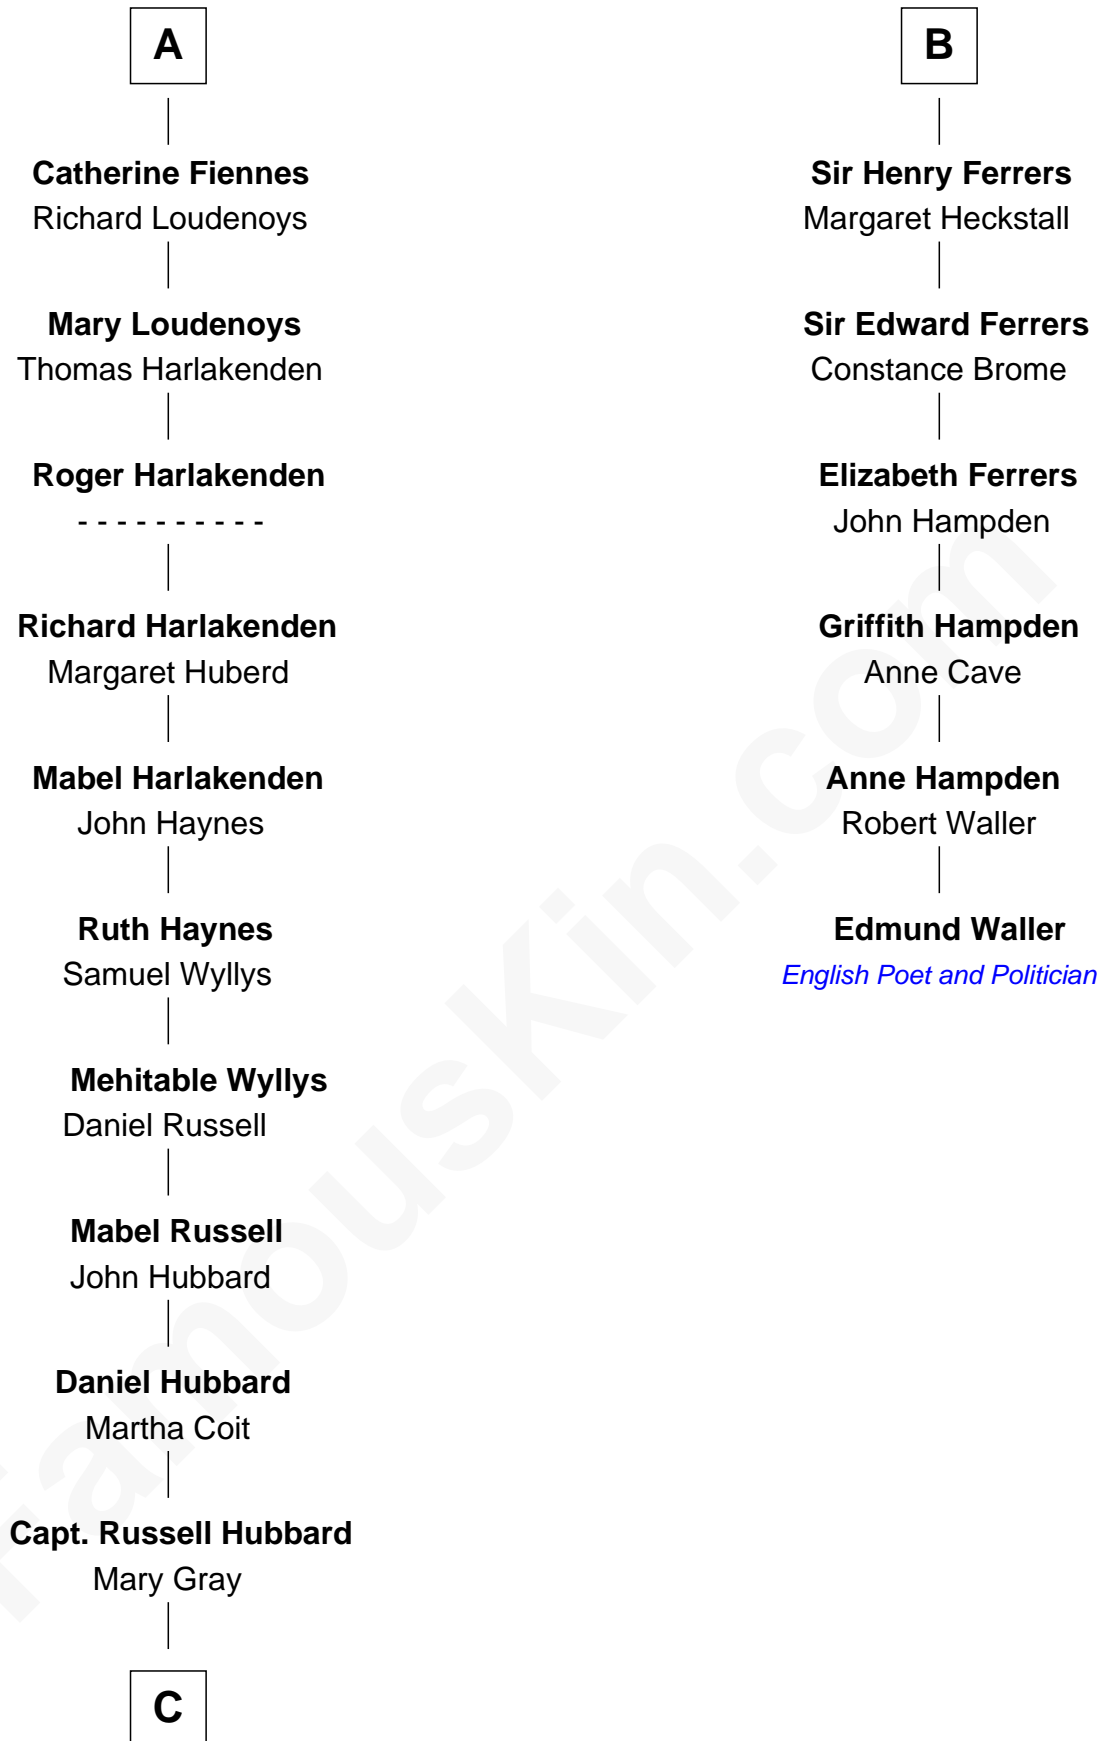

FamousKin.com
Relationship Chart of
Frank Lloyd Wright
American Architect

12th cousin 8 times removed of
Edmund Waller
English Poet and Politician

C

—
Martha Hubbard

David Wright

—
Rev. David Wright

Abigail Goddard

—
William Carey Wright

Anna Lloyd Jones

—
Frank Lloyd Wright

American Architect

FamousKin.com