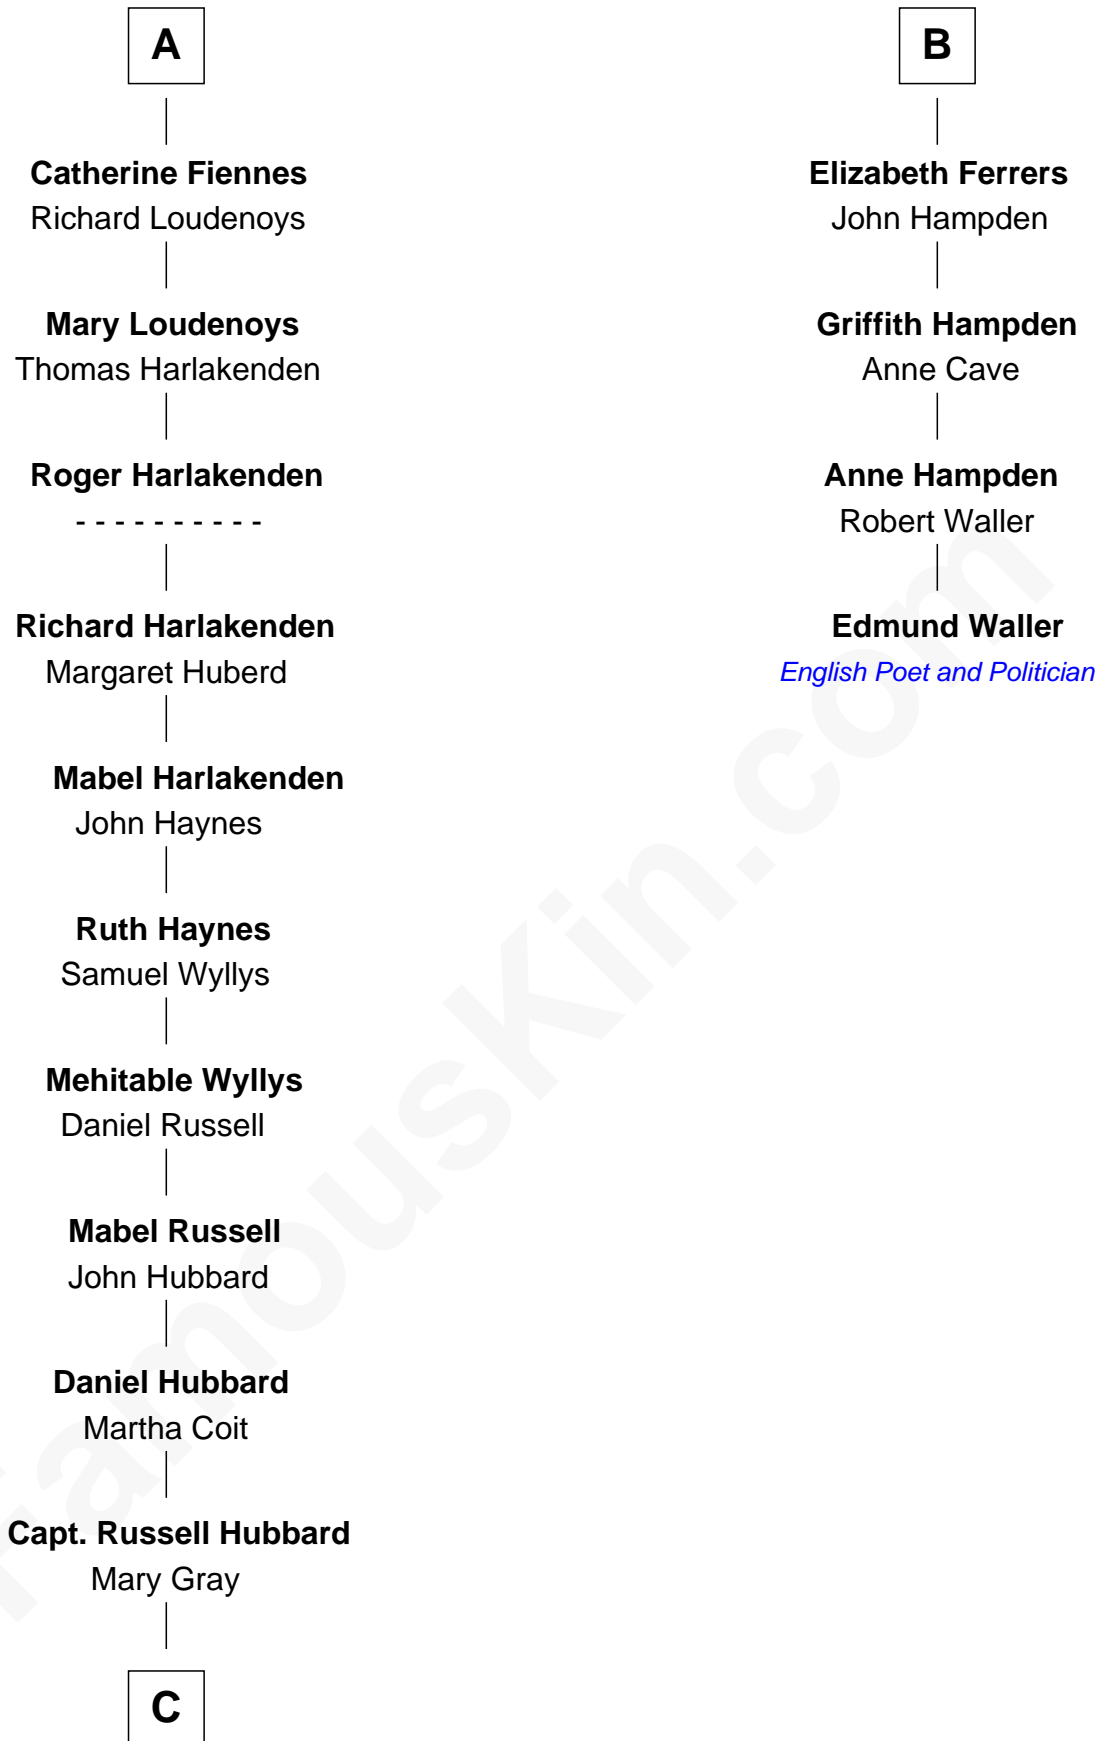

**FamousKin.com**  
**Relationship Chart of**  
**Frank Lloyd Wright**  
*American Architect*

**10th cousin 10 times removed of**  
**Edmund Waller**  
*English Poet and Politician*

**Bartholomew de Badlesmere**  
 Margaret de Clare

**Elizabeth de Badlesmere**

Sir William de Bohun

**Humphrey de Bohun**

Joan Fitzalan

**Eleanor de Bohun**

Sir Thomas Plantagenet

**Anne Plantagenet**

Sir William Bouchier

Sir William de Ros

**Maud de Roos**

John de Welles

**Margery de Welles**

Stephen le Scrope

**Maude le Scrope**

Sir Baldwin Freville

**Elizabeth Freville**

Sir Thomas Ferrers

**Sir Henry Ferrers**

Margaret Heckstall

**Sir Edward Ferrers**

Constance Brome

**B**

**C**

—  
**Martha Hubbard**