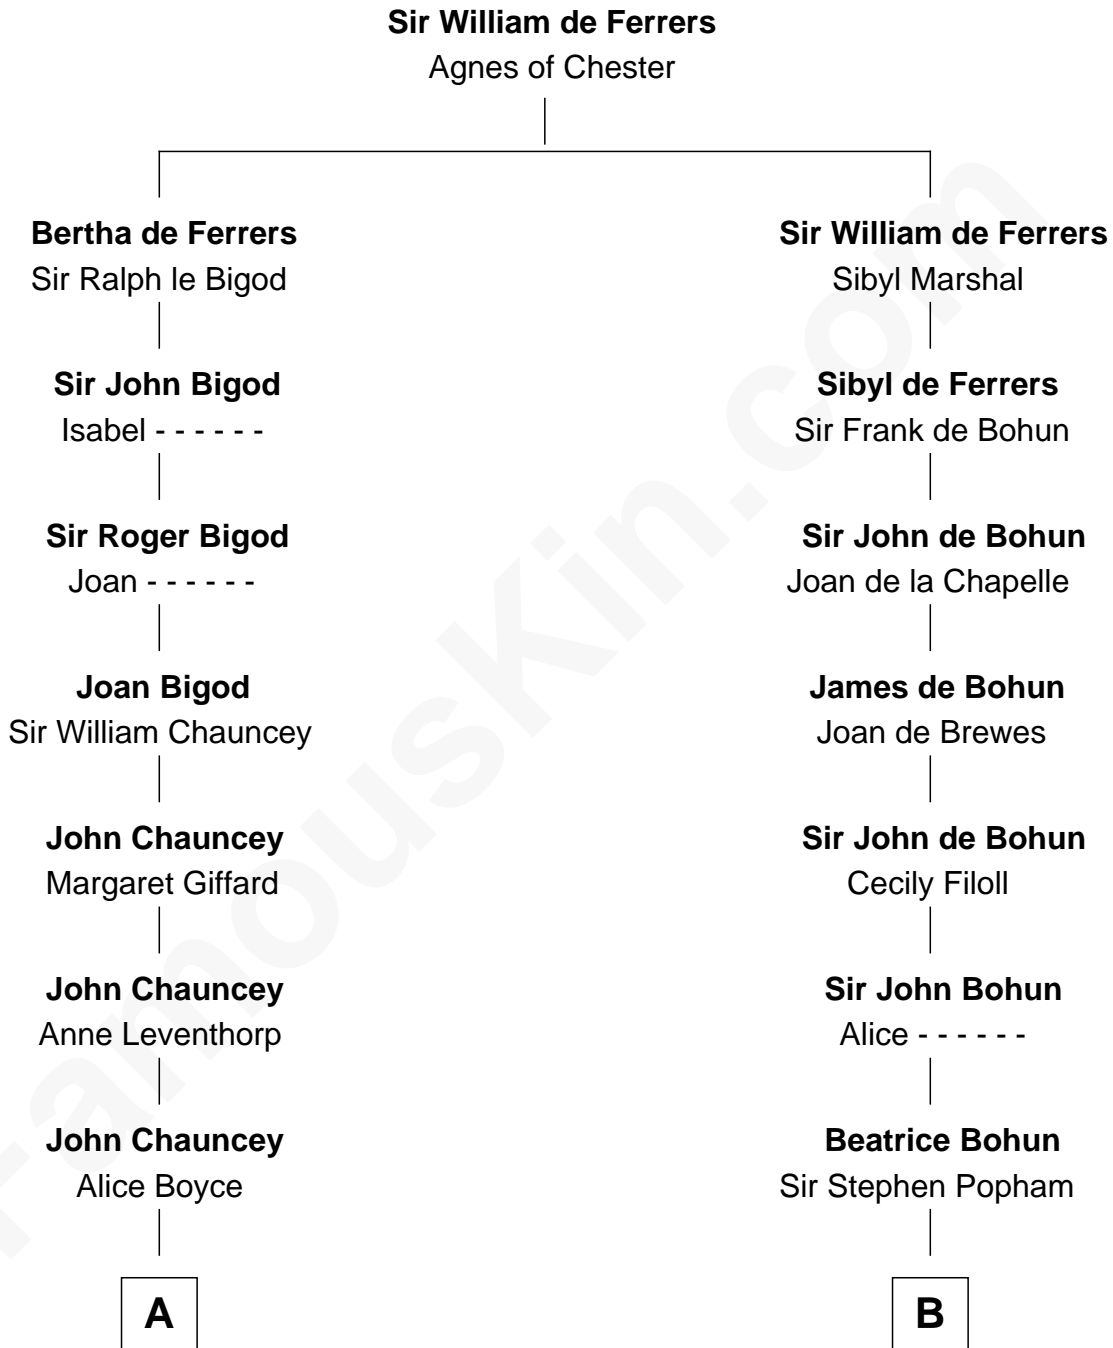

**FamousKin.com**  
**Relationship Chart of**  
**Frank Lloyd Wright**  
*American Architect*

**13th cousin 8 times removed of**  
**Edmund Waller**  
*English Poet and Politician*

FamousKin.com